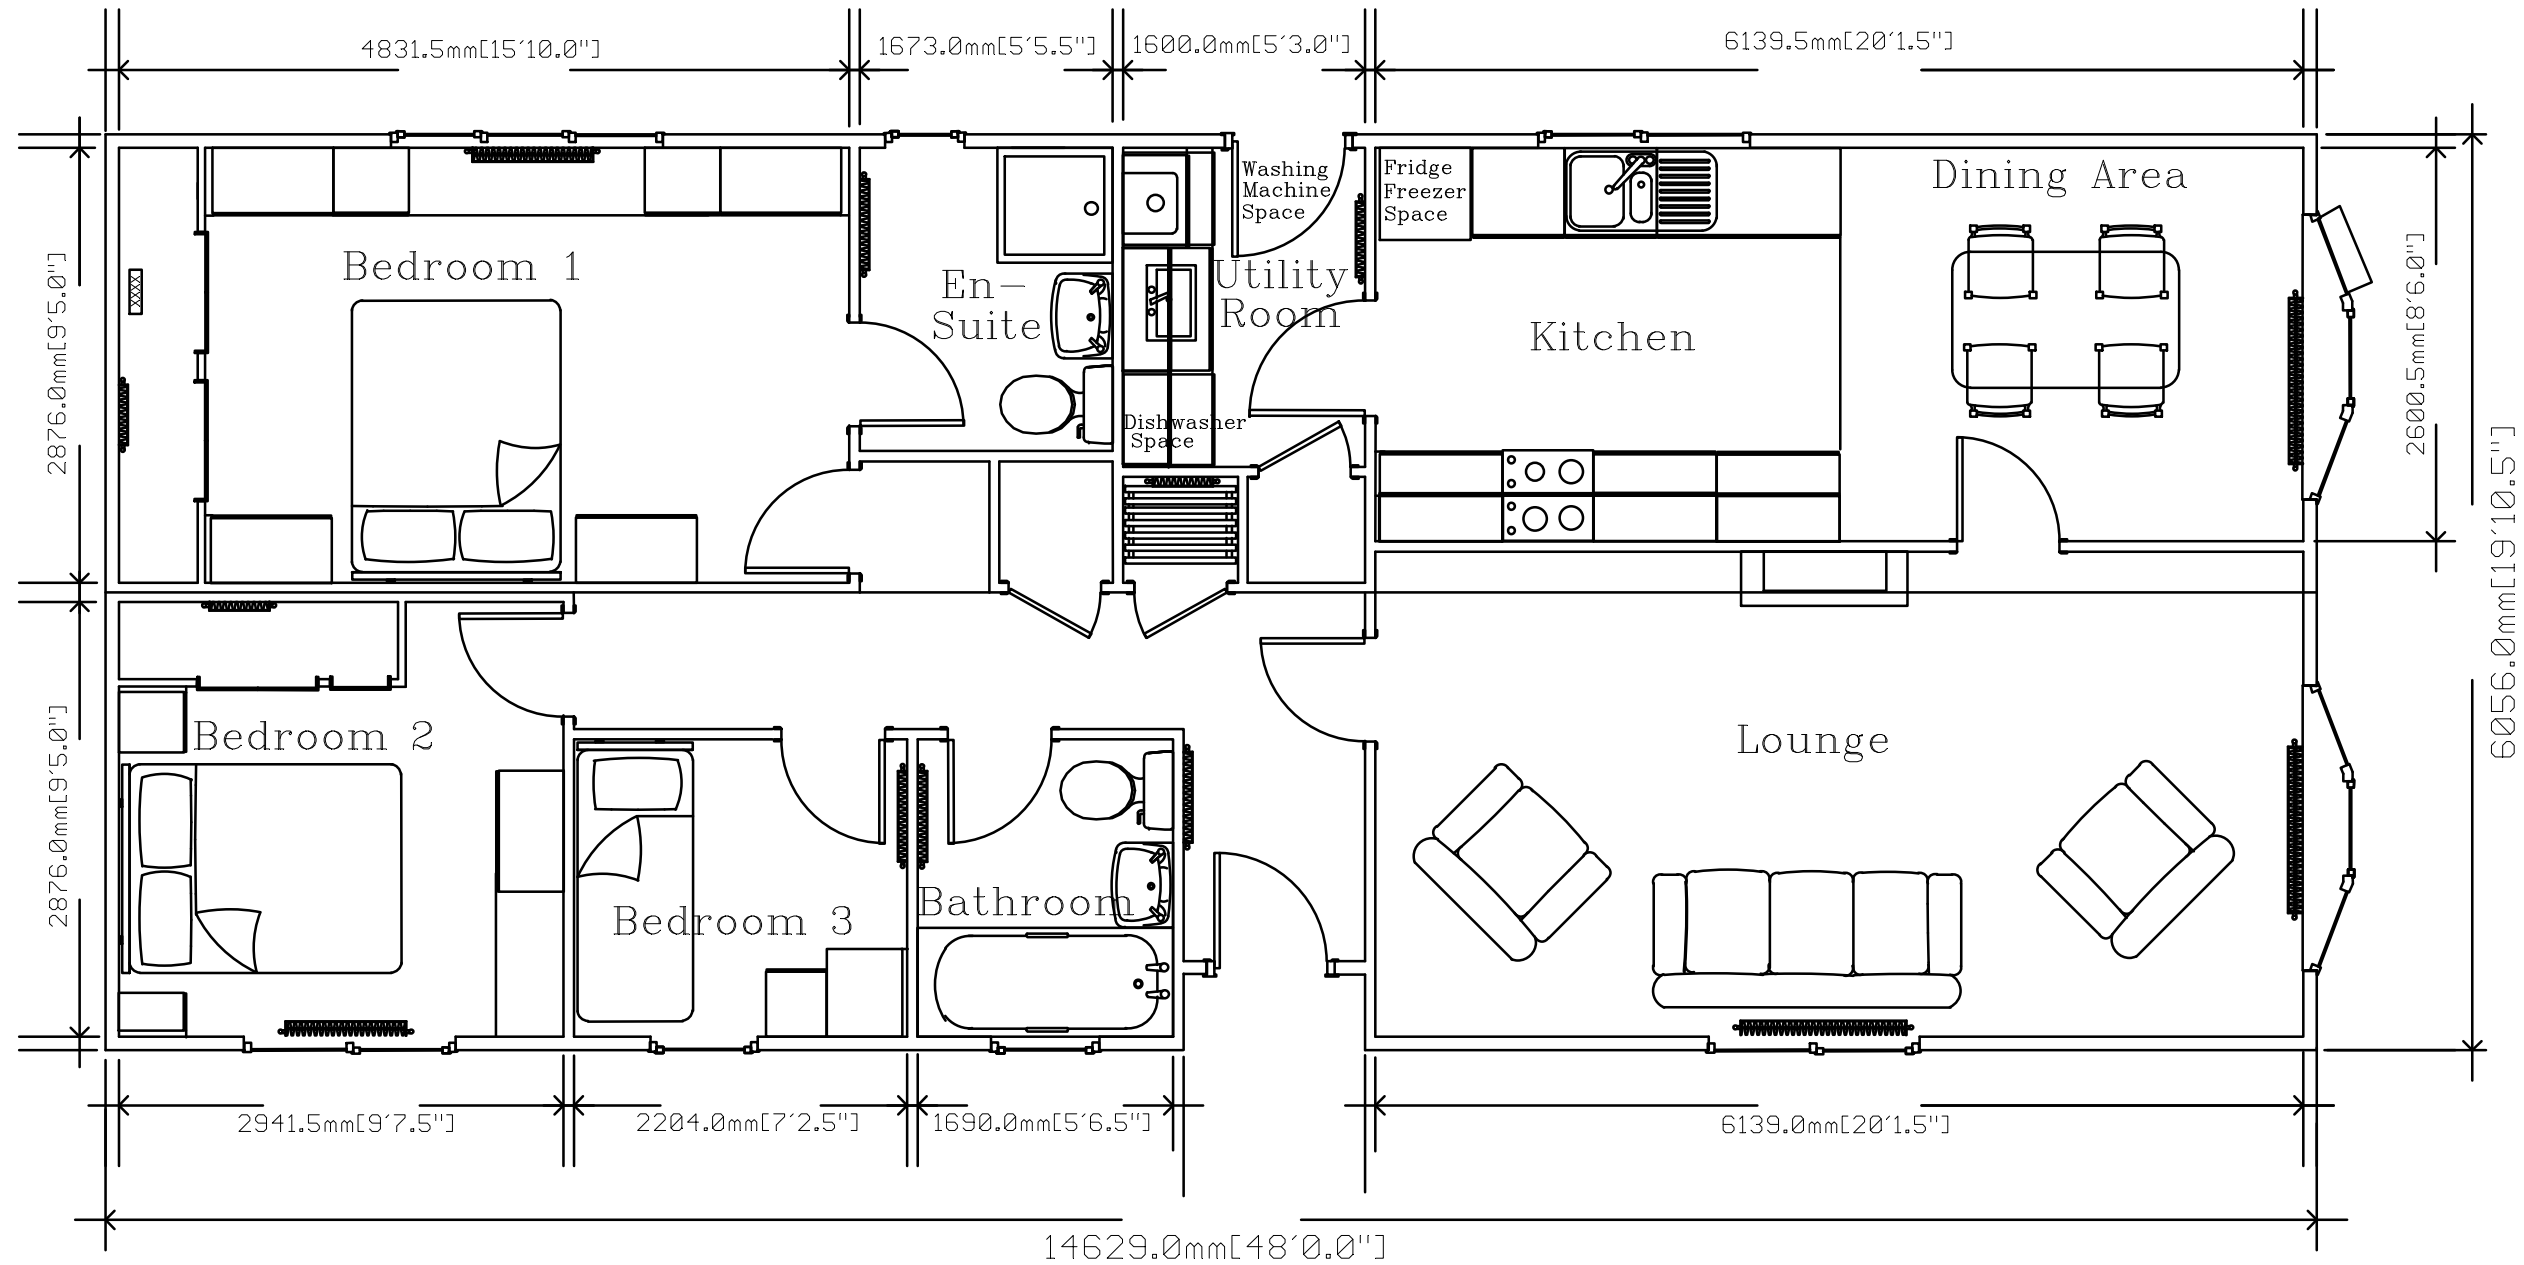

# Tredegar (Side Lounge)

48' x 20'

Note: The Tredegar model is available in a variety of sizes. This is just a sample plan. If you require a plan in a size not listed or a more detailed plan please contact Stately-Albion's sales department on 01495 244472 or email [sales@stately-albion.co.uk](mailto:sales@stately-albion.co.uk)