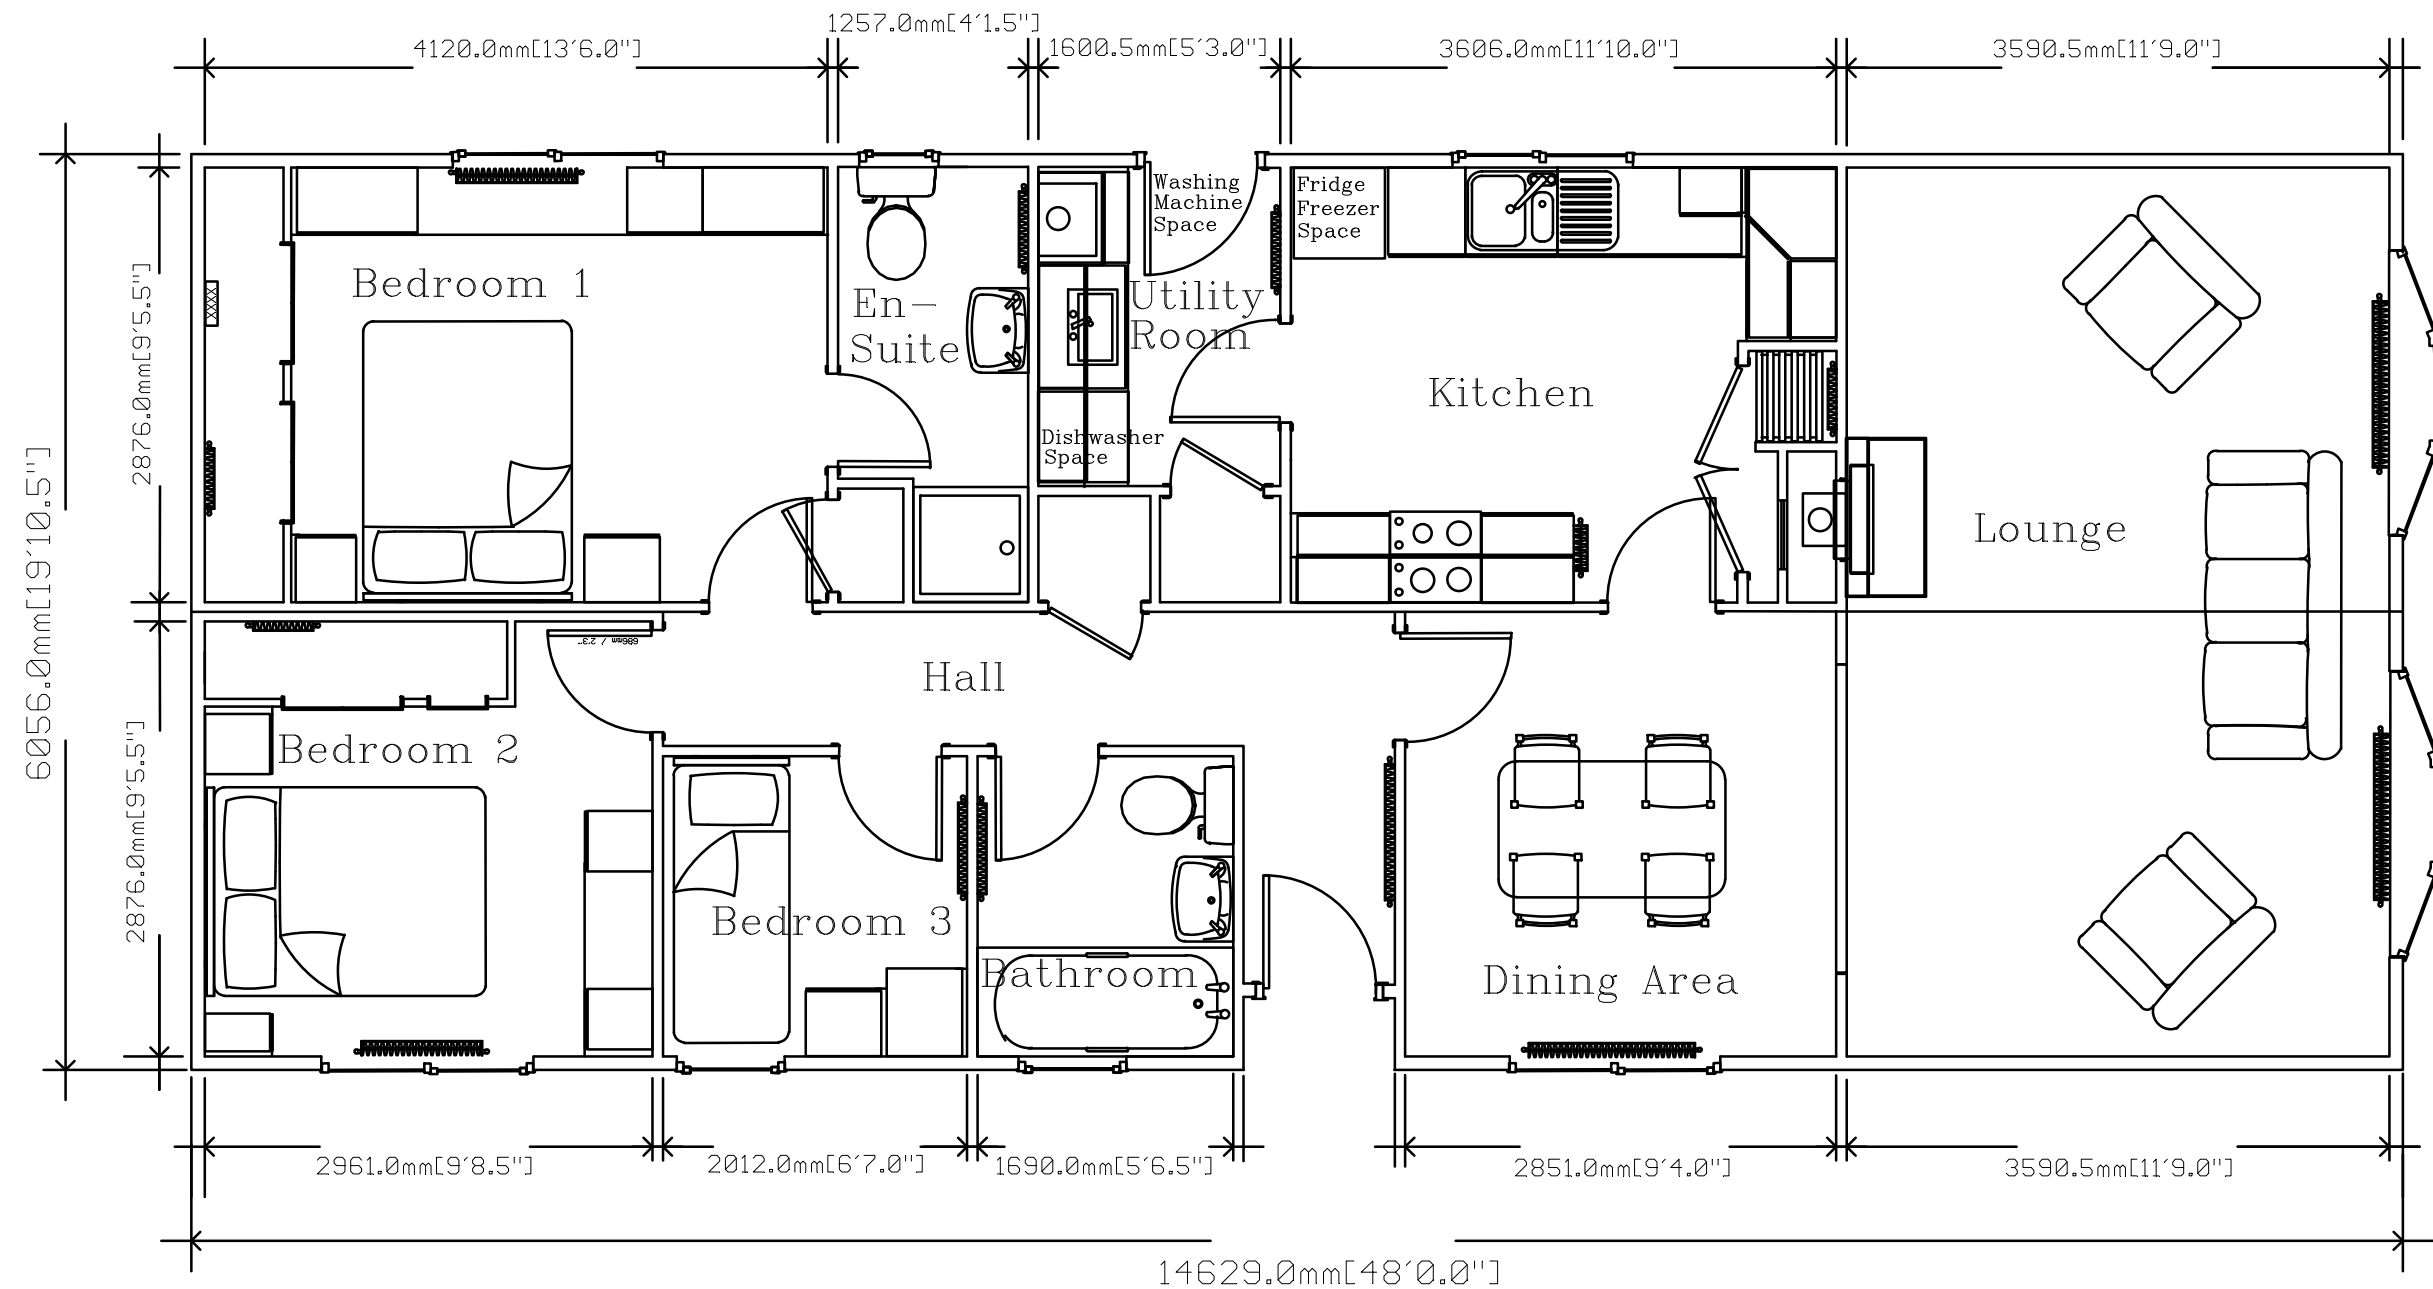

Tredegar (Cross Lounge)

48' x 20'

Note: The Tredegar model is available in a variety of sizes. This is just a sample plan. If you require a plan in a size not listed or a more detailed plan please contact Stately-Albion's sales department on 01495 244472 or email sales@stately-albion.co.uk