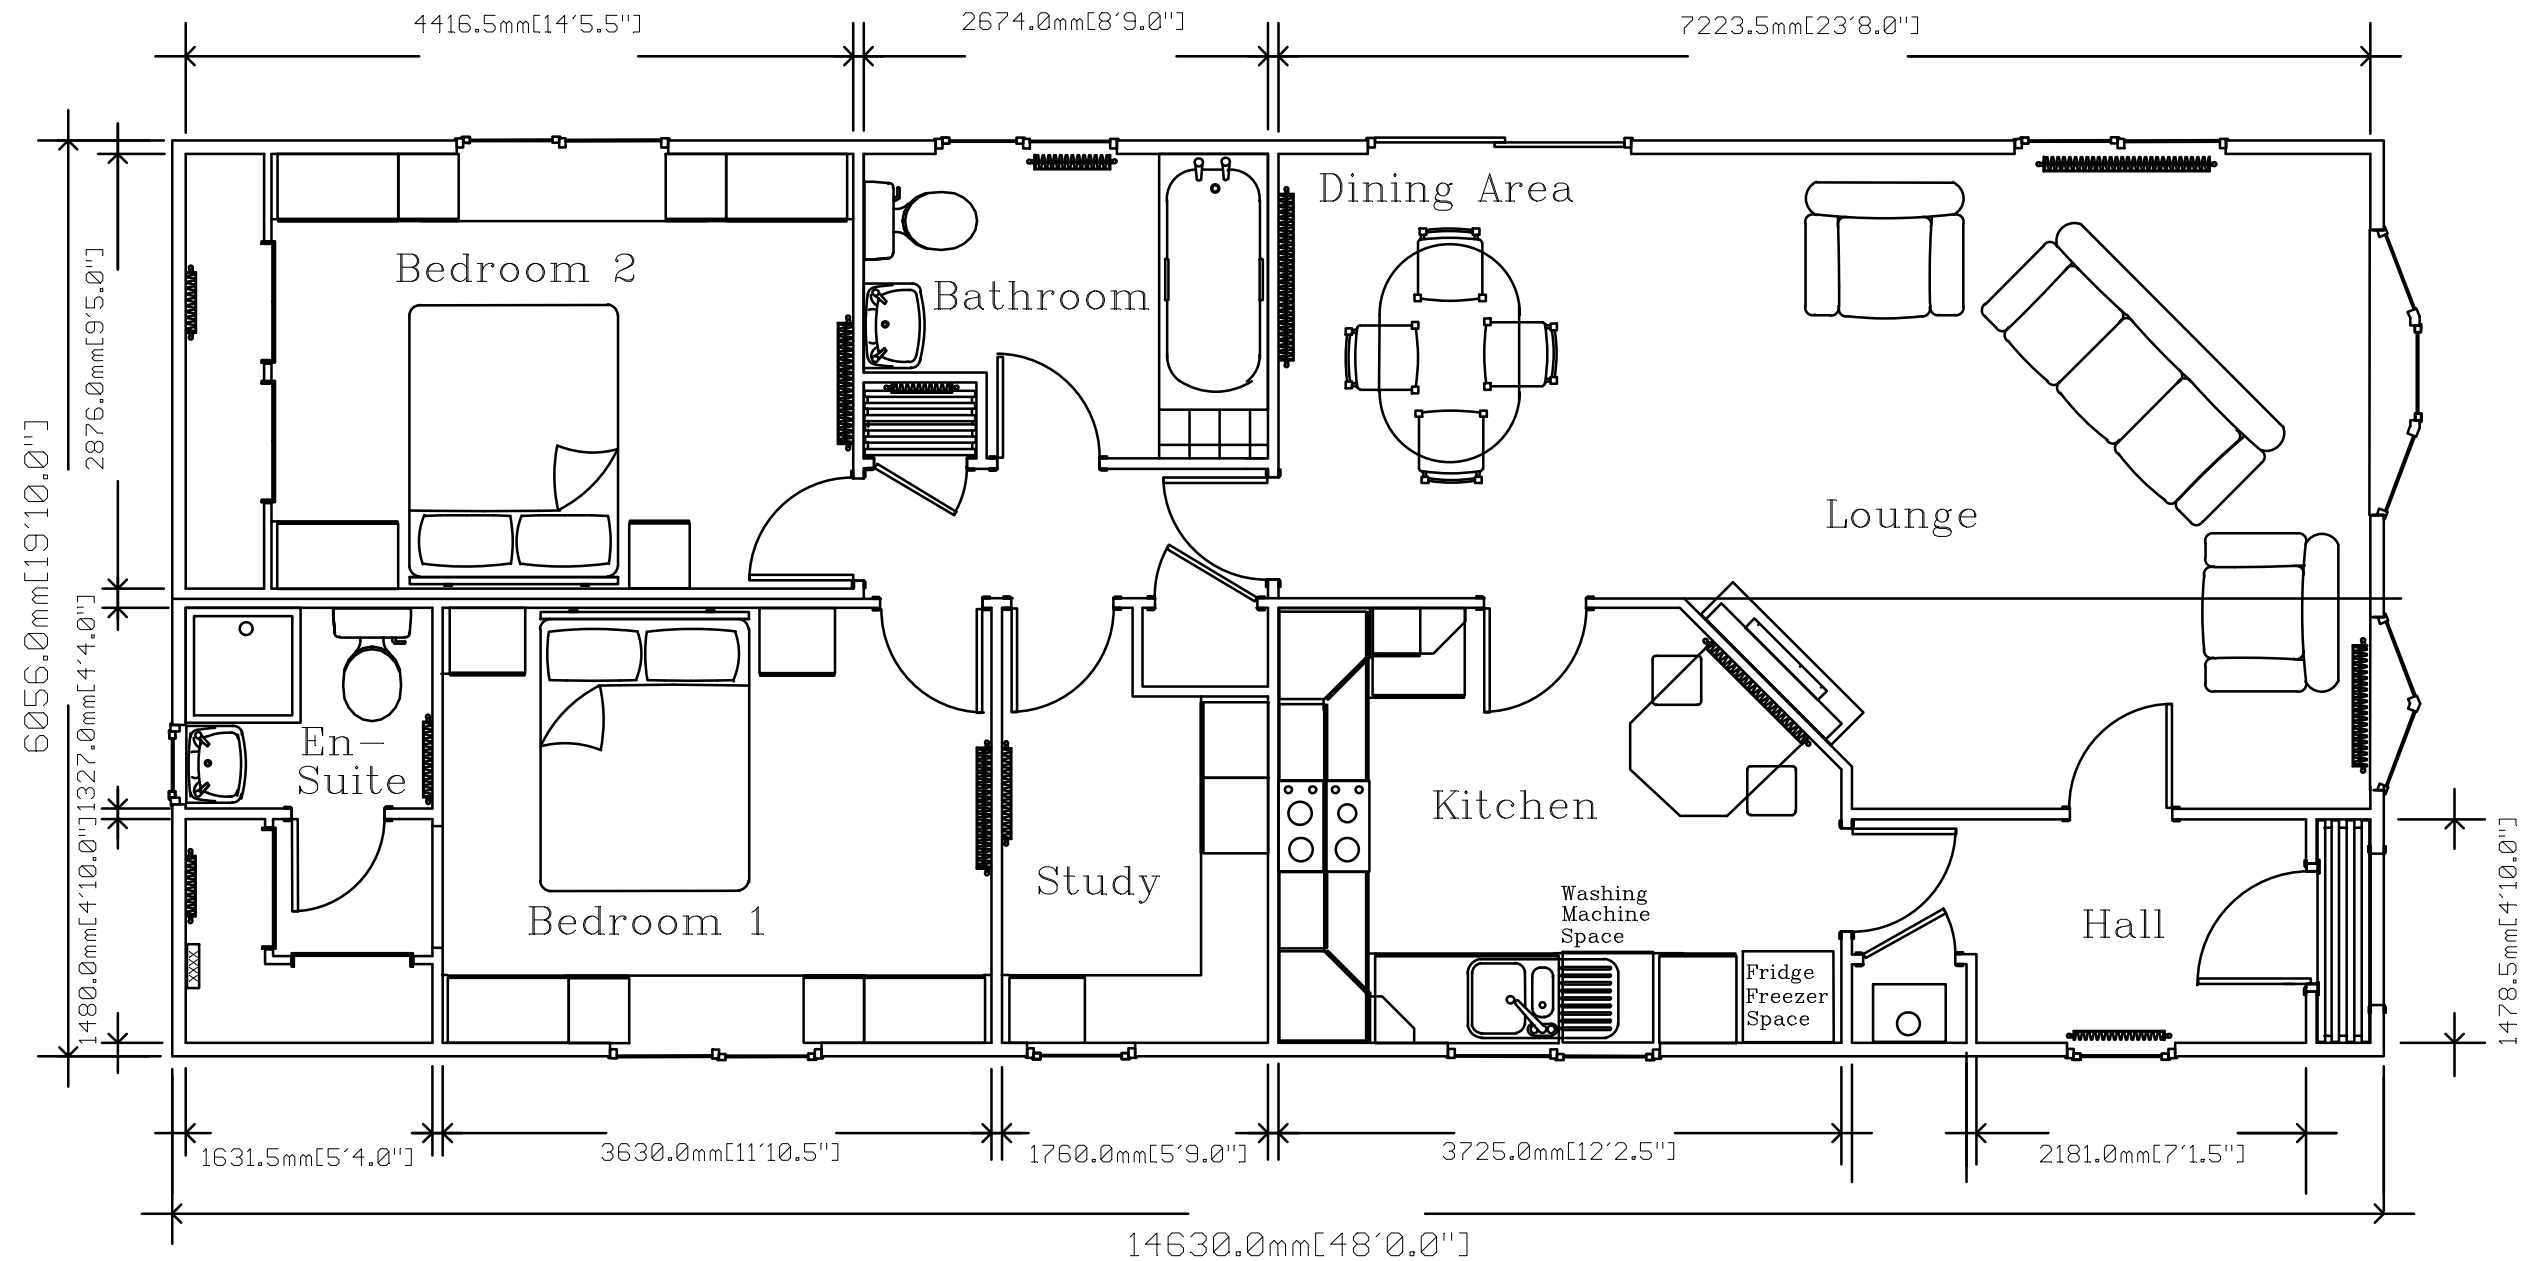

# Tredegar (Corner Lounge)

48' x 20'

Note: The Tredegar model is available in a variety of sizes. This is just a sample plan. If you require a plan in a size not listed or a more detailed plan please contact Stately-Albion's sales department on 01495 244472 or email [sales@stately-albion.co.uk](mailto:sales@stately-albion.co.uk)