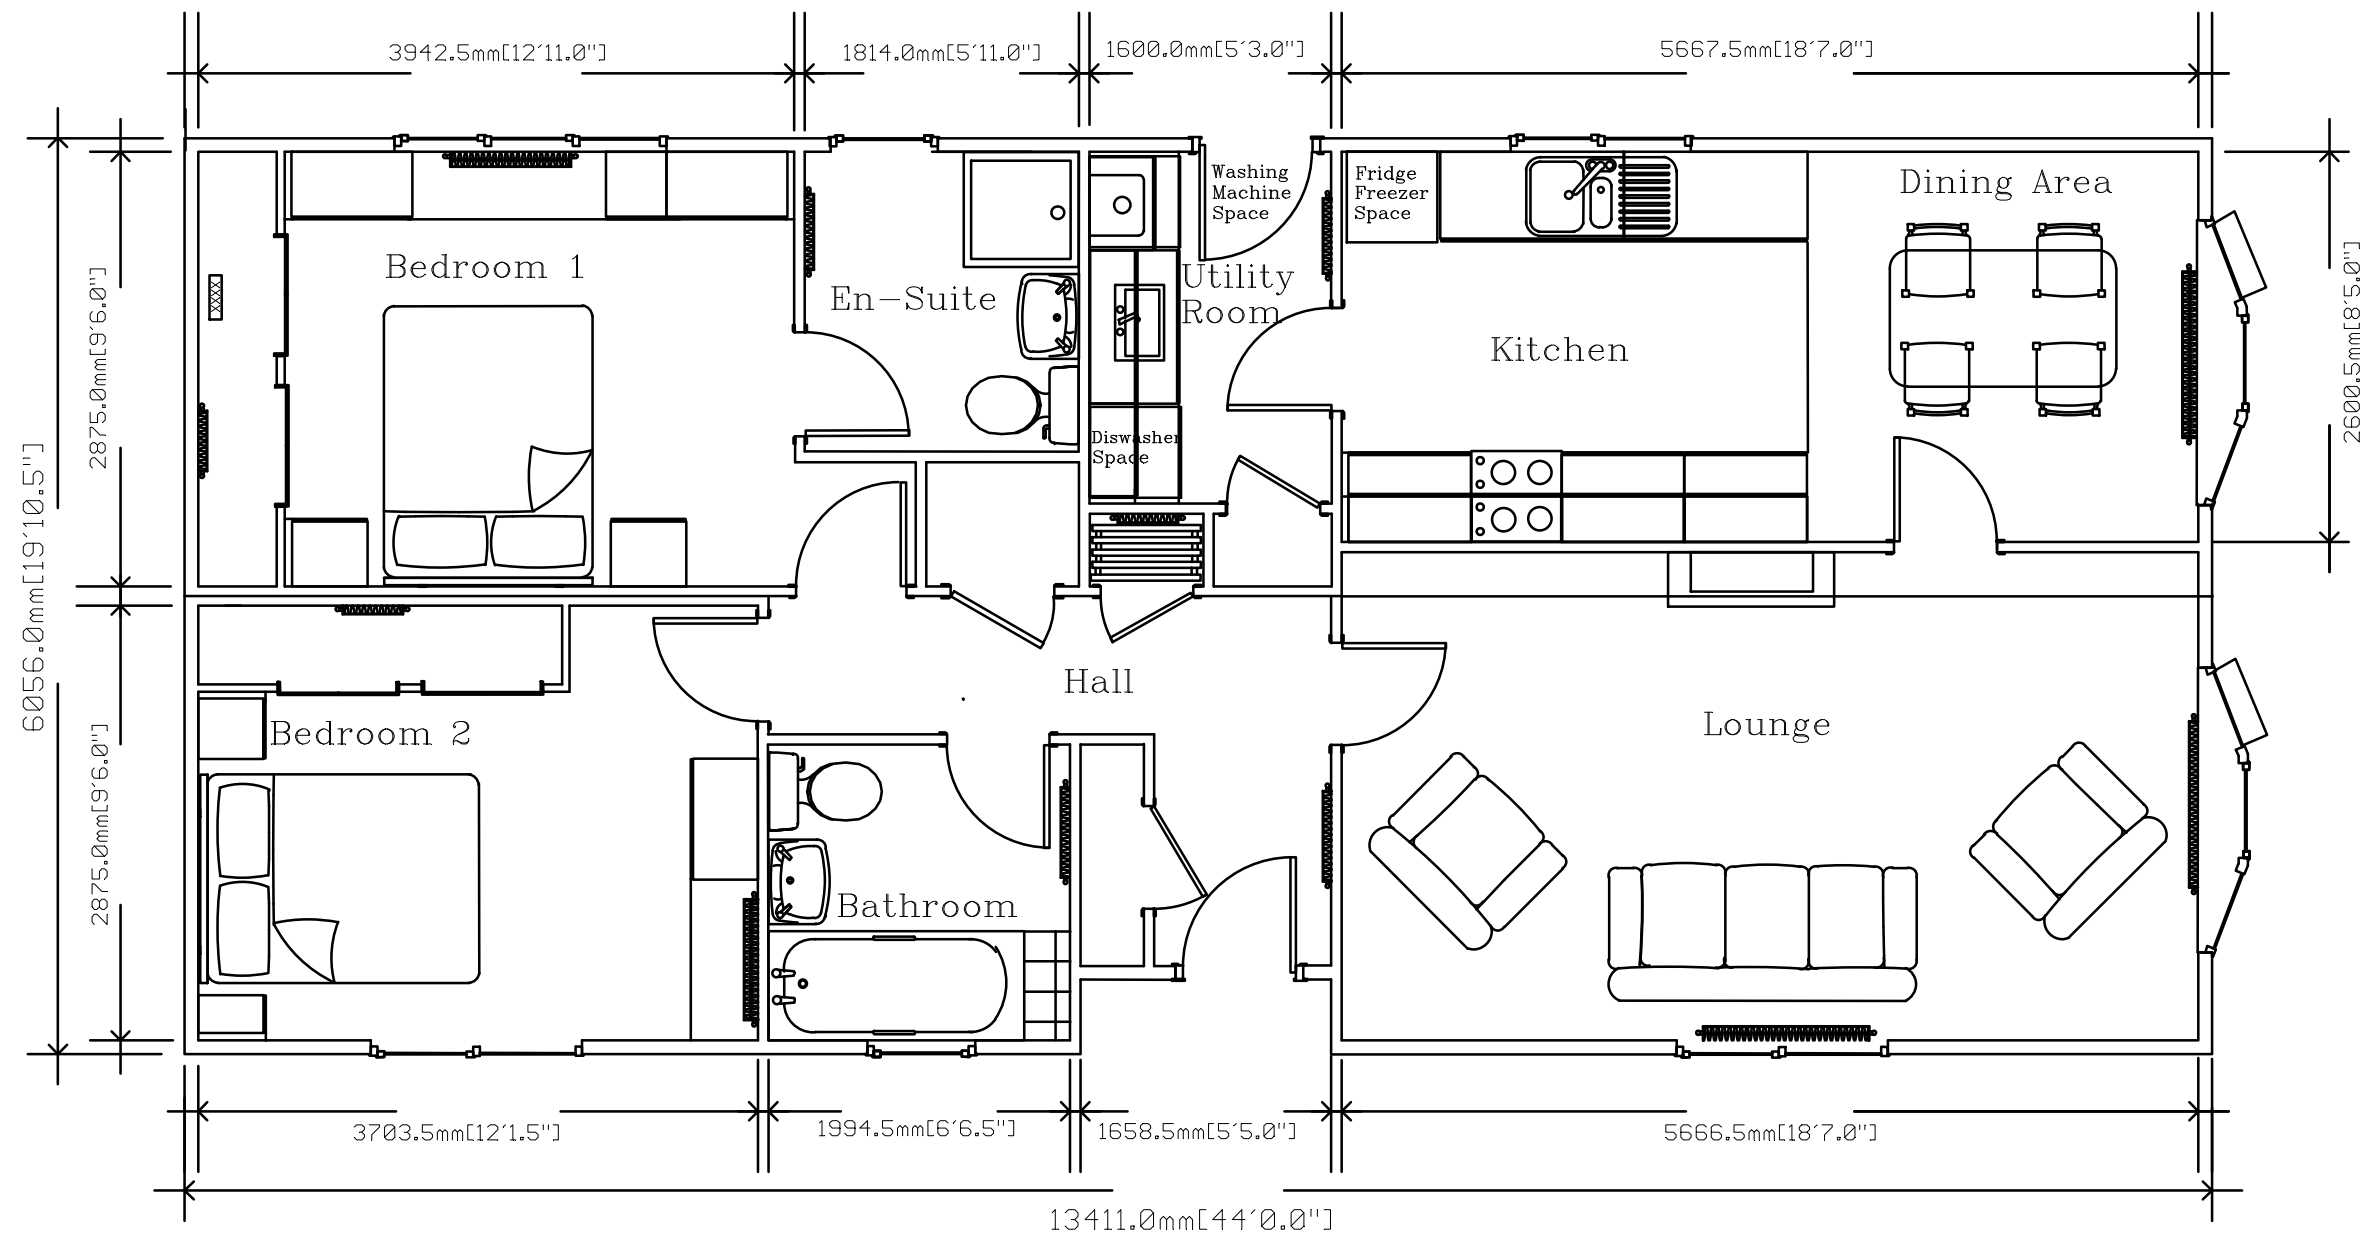

# Tredegar (Side Lounge)

44' x 20'

Note: The Tredegar model is available in a variety of sizes. This is just a sample plan. If you require a plan in a size not listed or a more detailed plan please contact Stately-Albion's sales department on 01495 244472 or email [sales@stately-albion.co.uk](mailto:sales@stately-albion.co.uk)