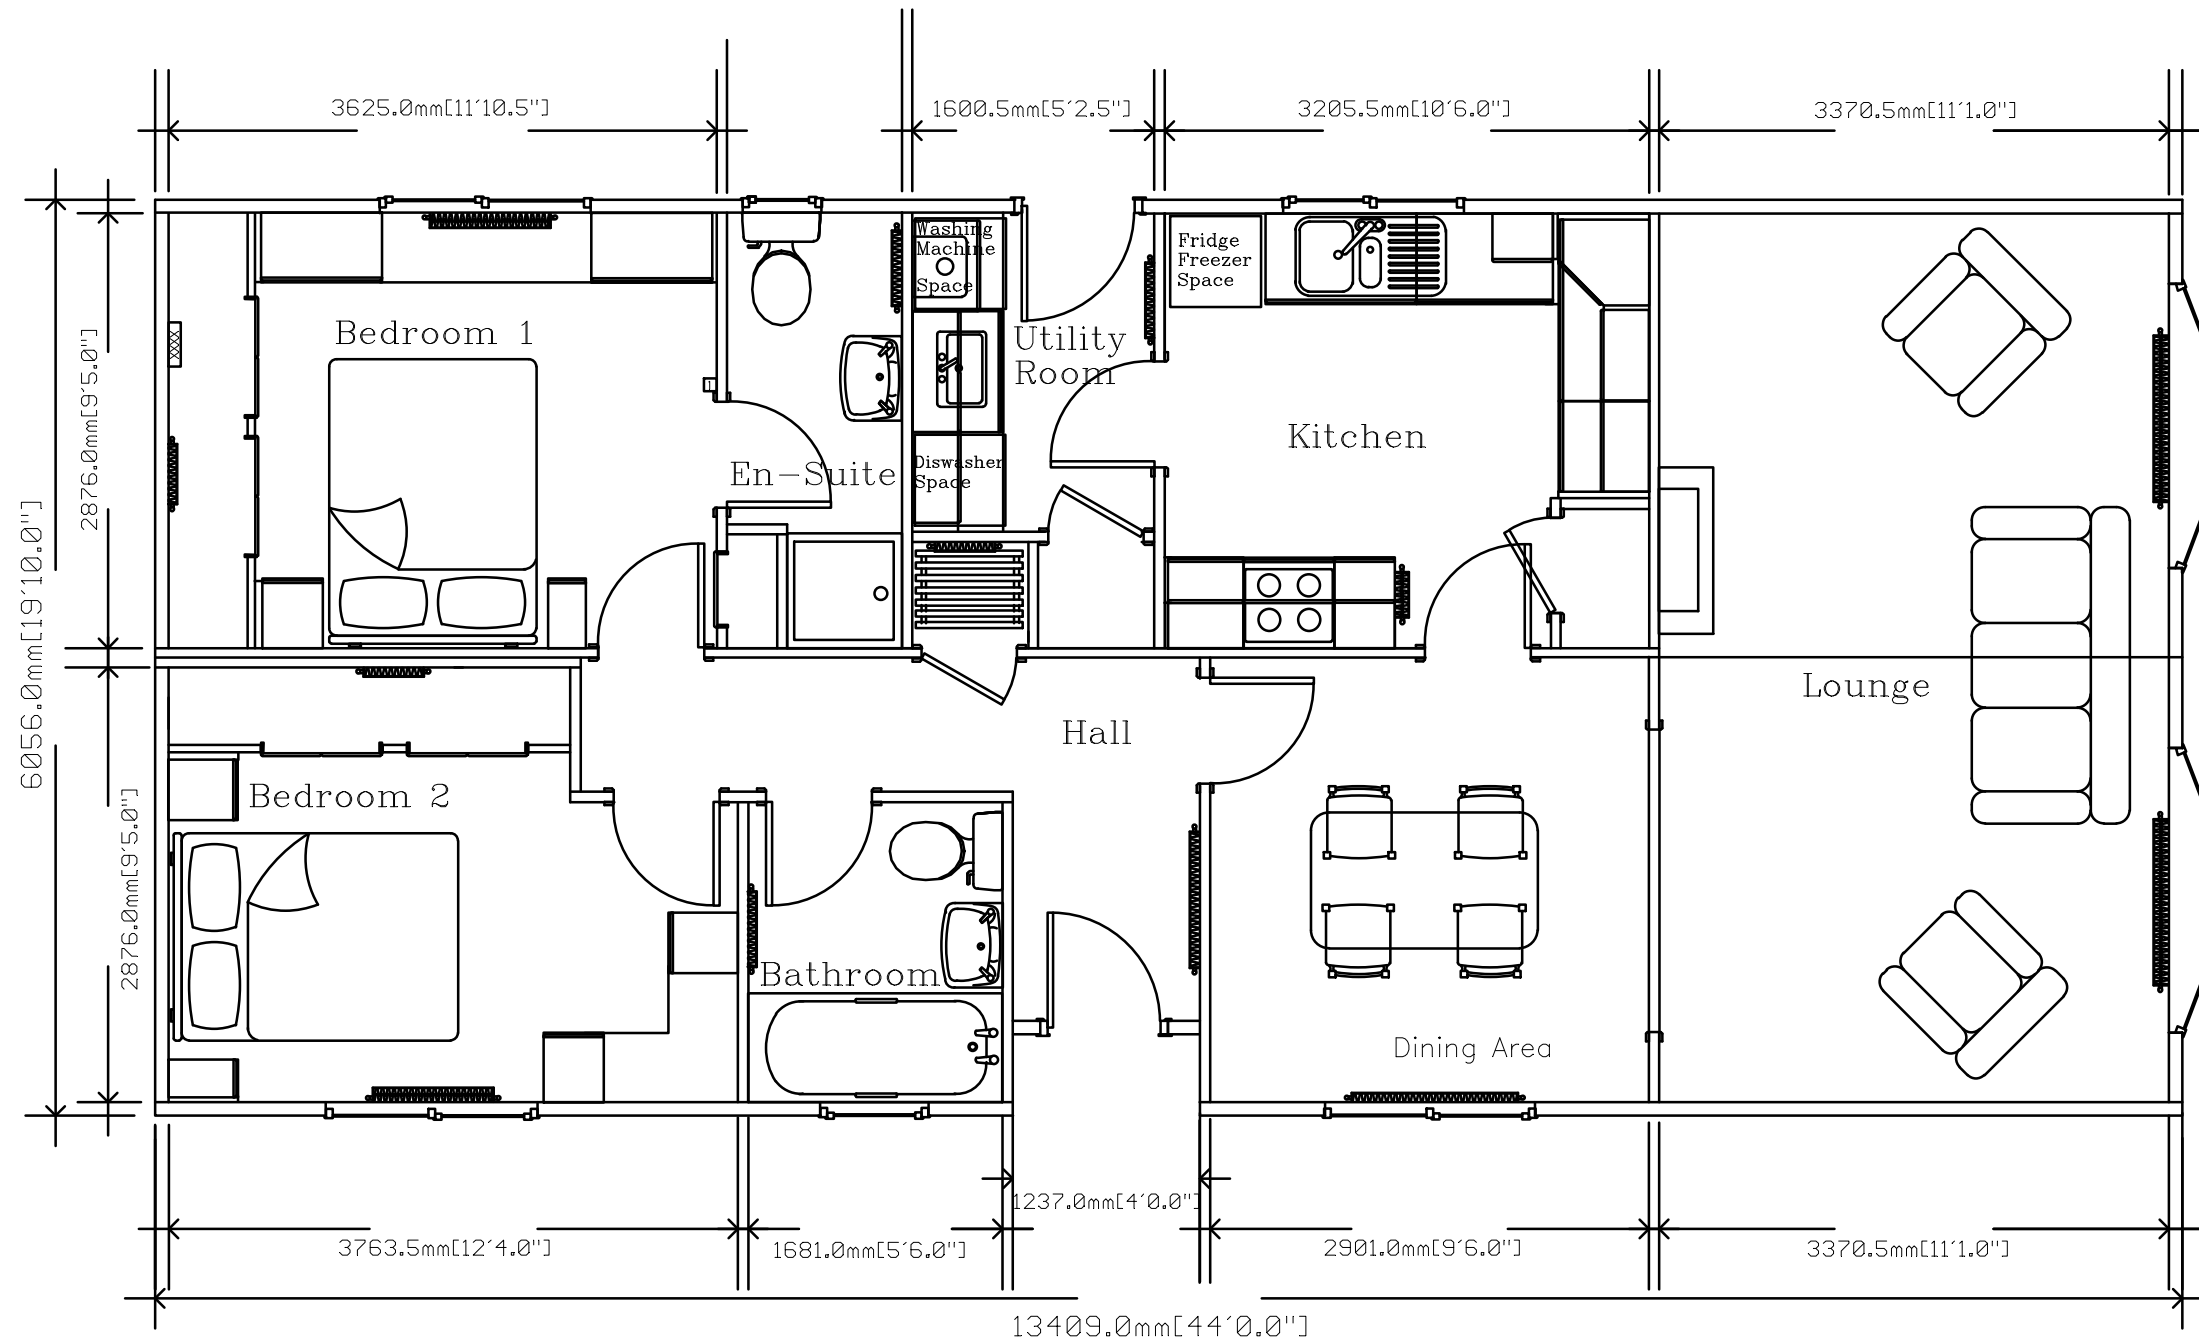

Tredegar (Cross Lounge)

44' x 20'

Note: The Tredegar model is available in a variety of sizes. This is just a sample plan. If you require a plan in a size not listed or a more detailed plan please contact Stately-Albion's sales department on 01495 244472 or email sales@stately-albion.co.uk