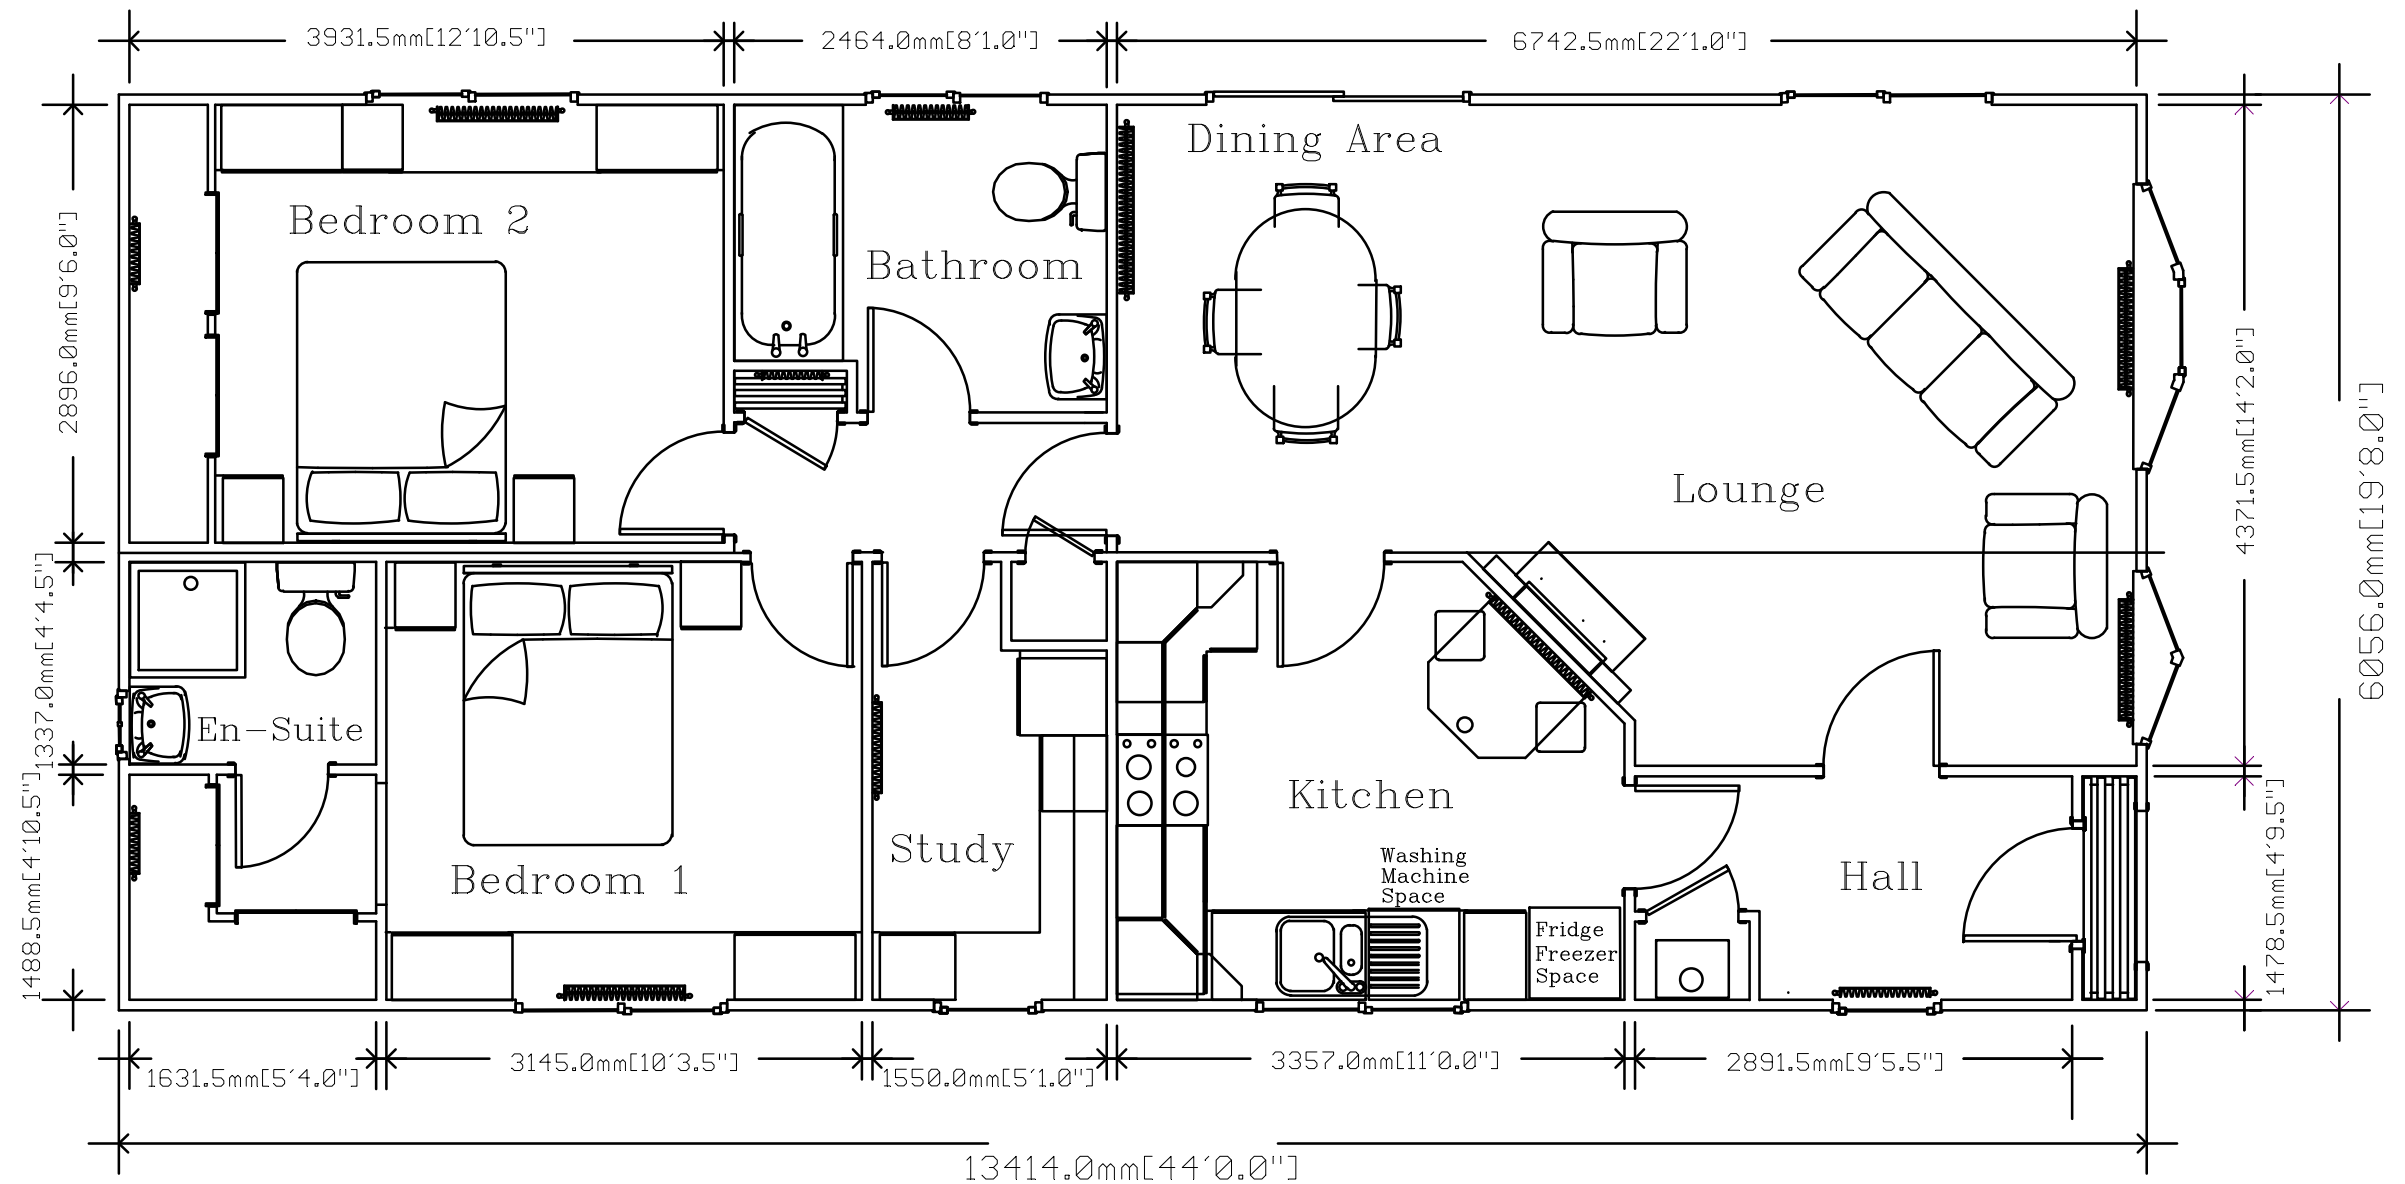

Tredegar (Corner Lounge)

44' x 20'

Note: The Tredegar model is available in a variety of sizes. This is just a sample plan. If you require a plan in a size not listed or a more detailed plan please contact Stately-Albion's sales department on 01495 244472 or email sales@stately-albion.co.uk