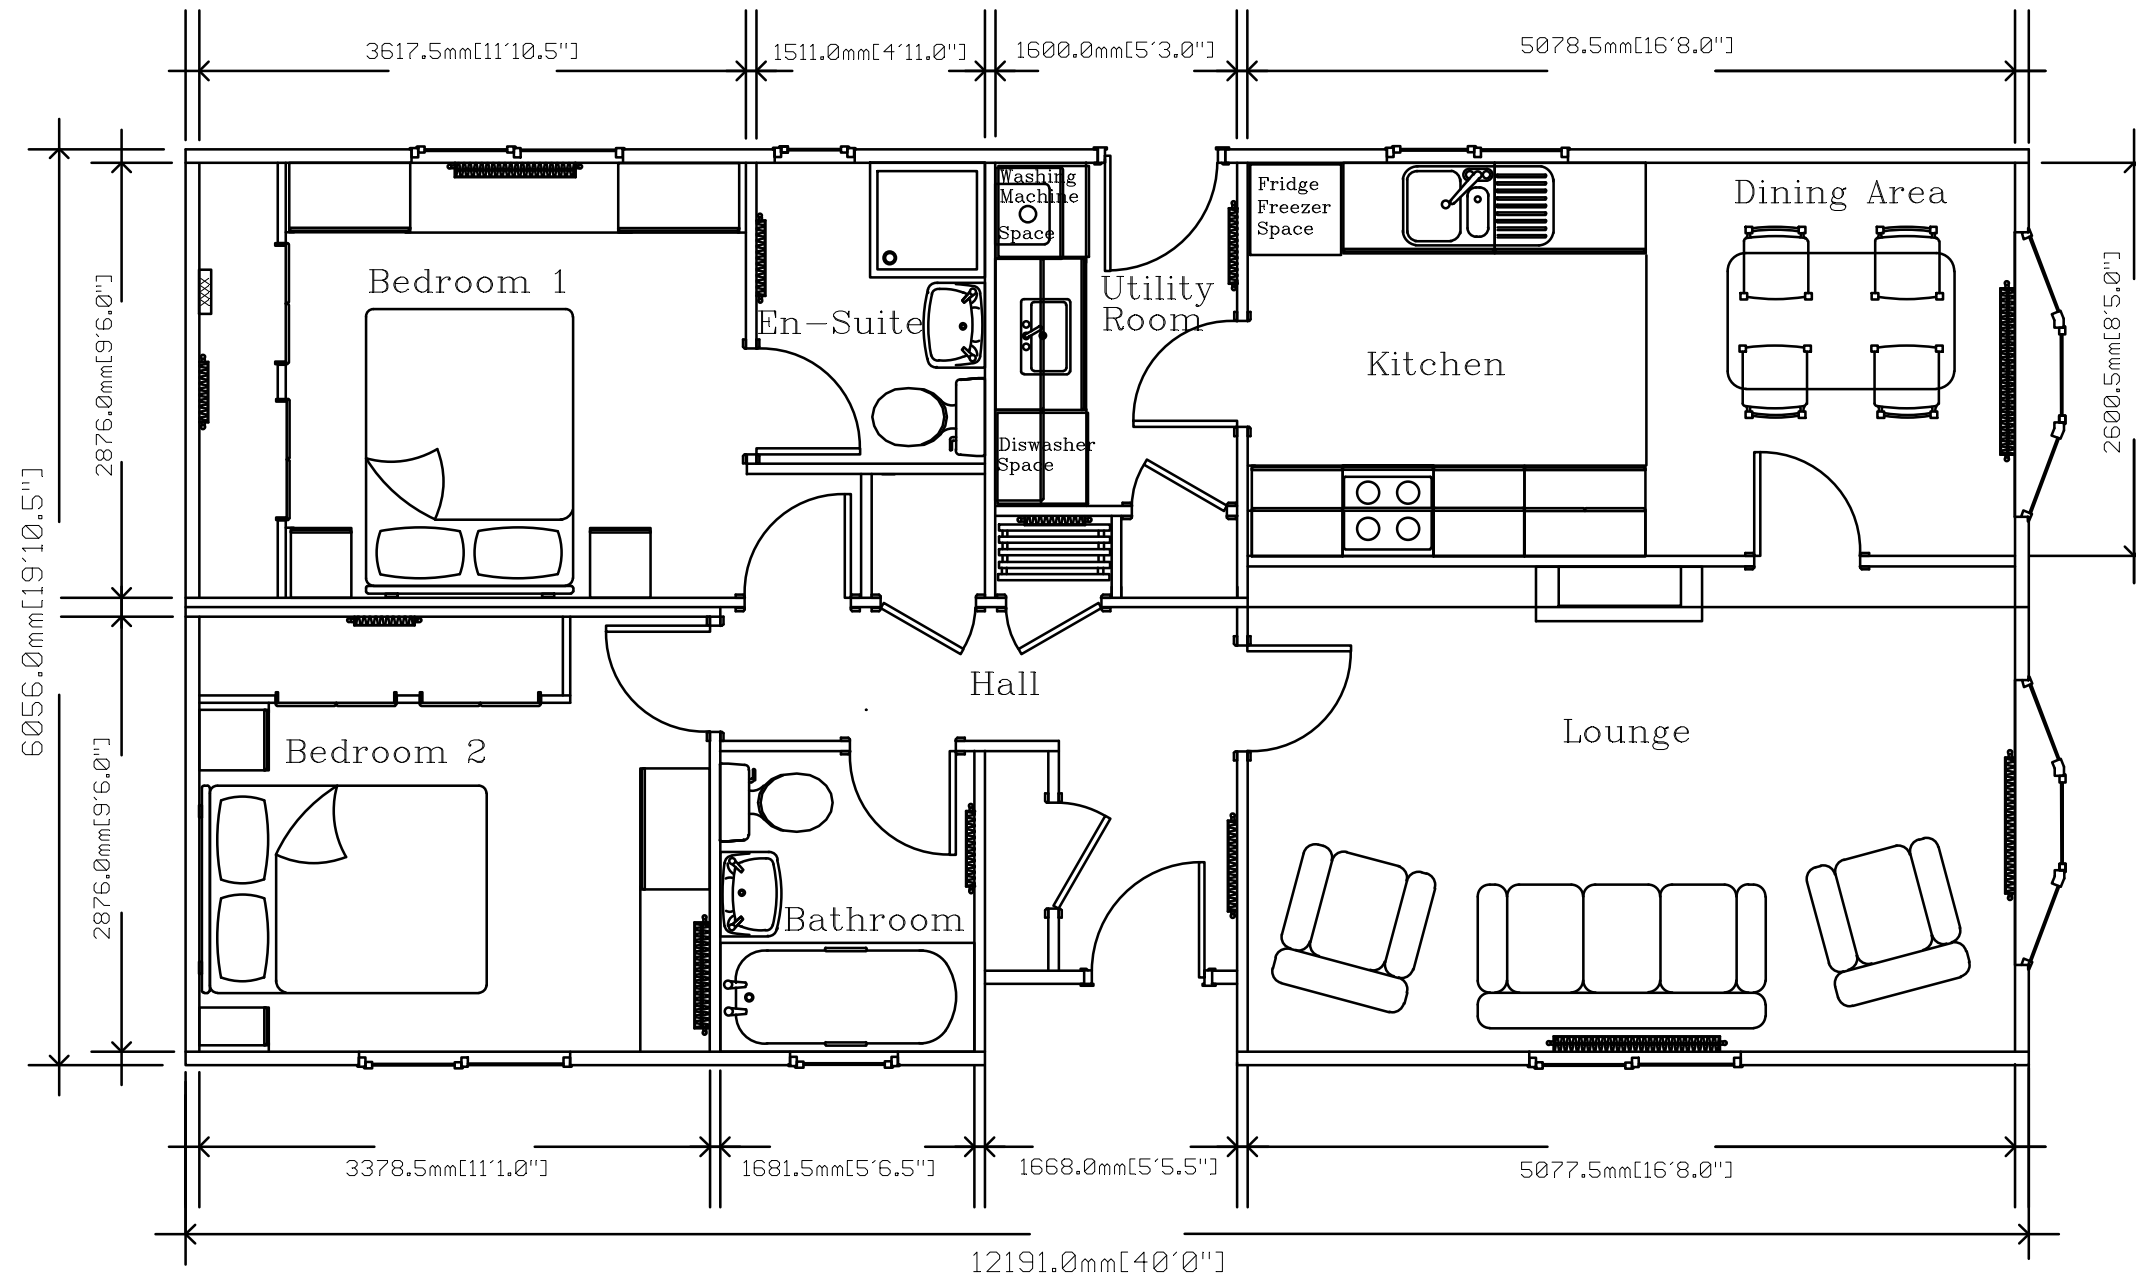

Tredegar (Side Lounge)

40' x 20'

Note: The Tredegar model is available in a variety of sizes. This is just a sample plan. If you require a plan in a size not listed or a more detailed plan please contact Stately-Albion's sales department on 01495 244472 or email sales@stately-albion.co.uk