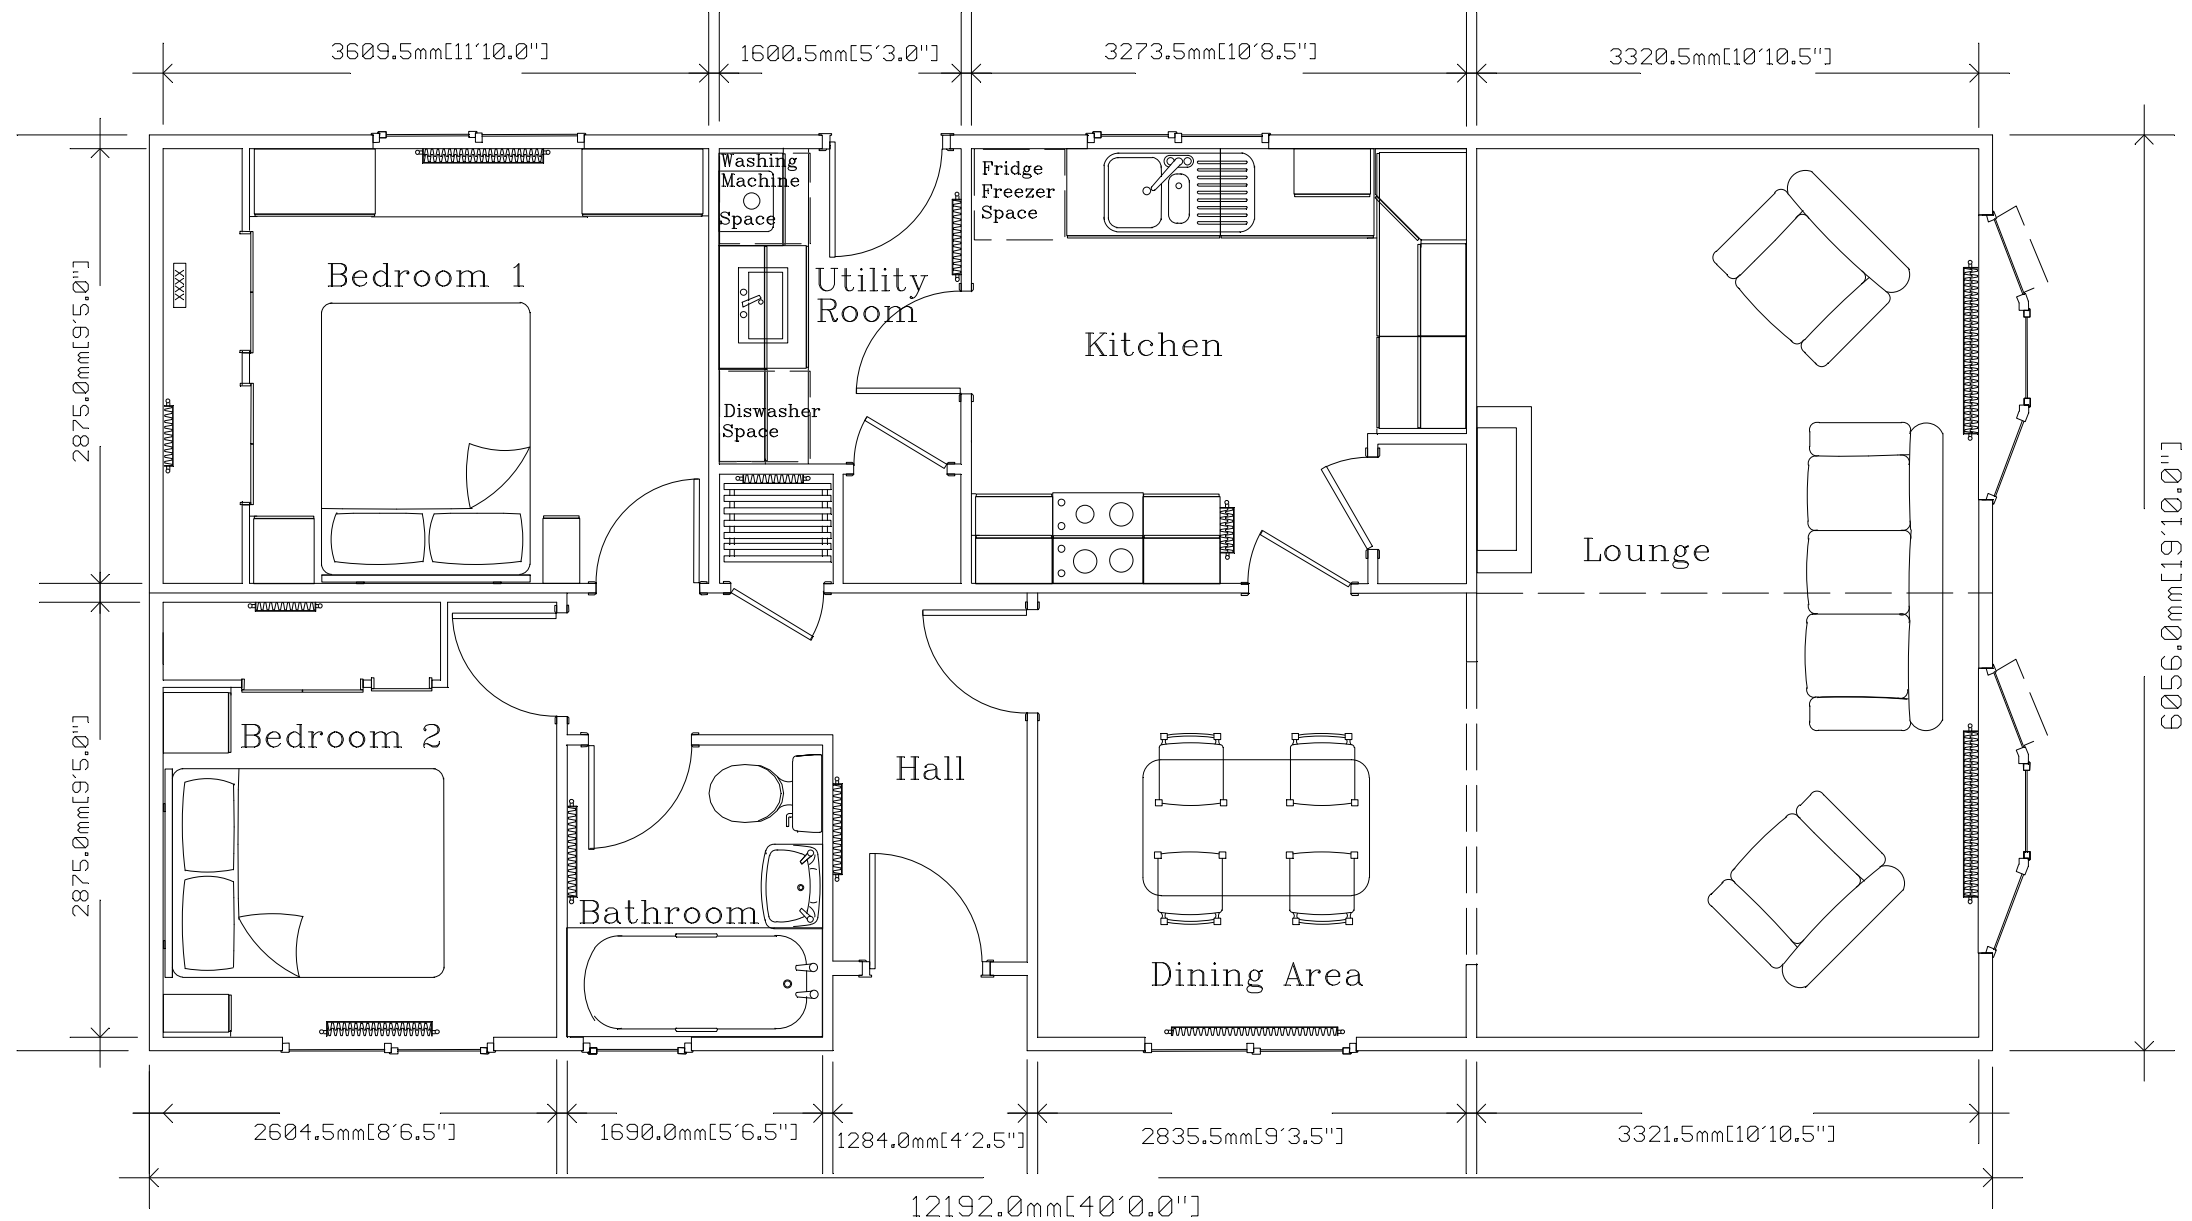

Tredegar (Cross Lounge)

40' x 20'

Note: The Tredegar model is available in a variety of sizes. This is just a sample plan. If you require a plan in a size not listed or a more detailed plan please contact Stately-Albion's sales department on 01495 244472 or email sales@stately-albion.co.uk