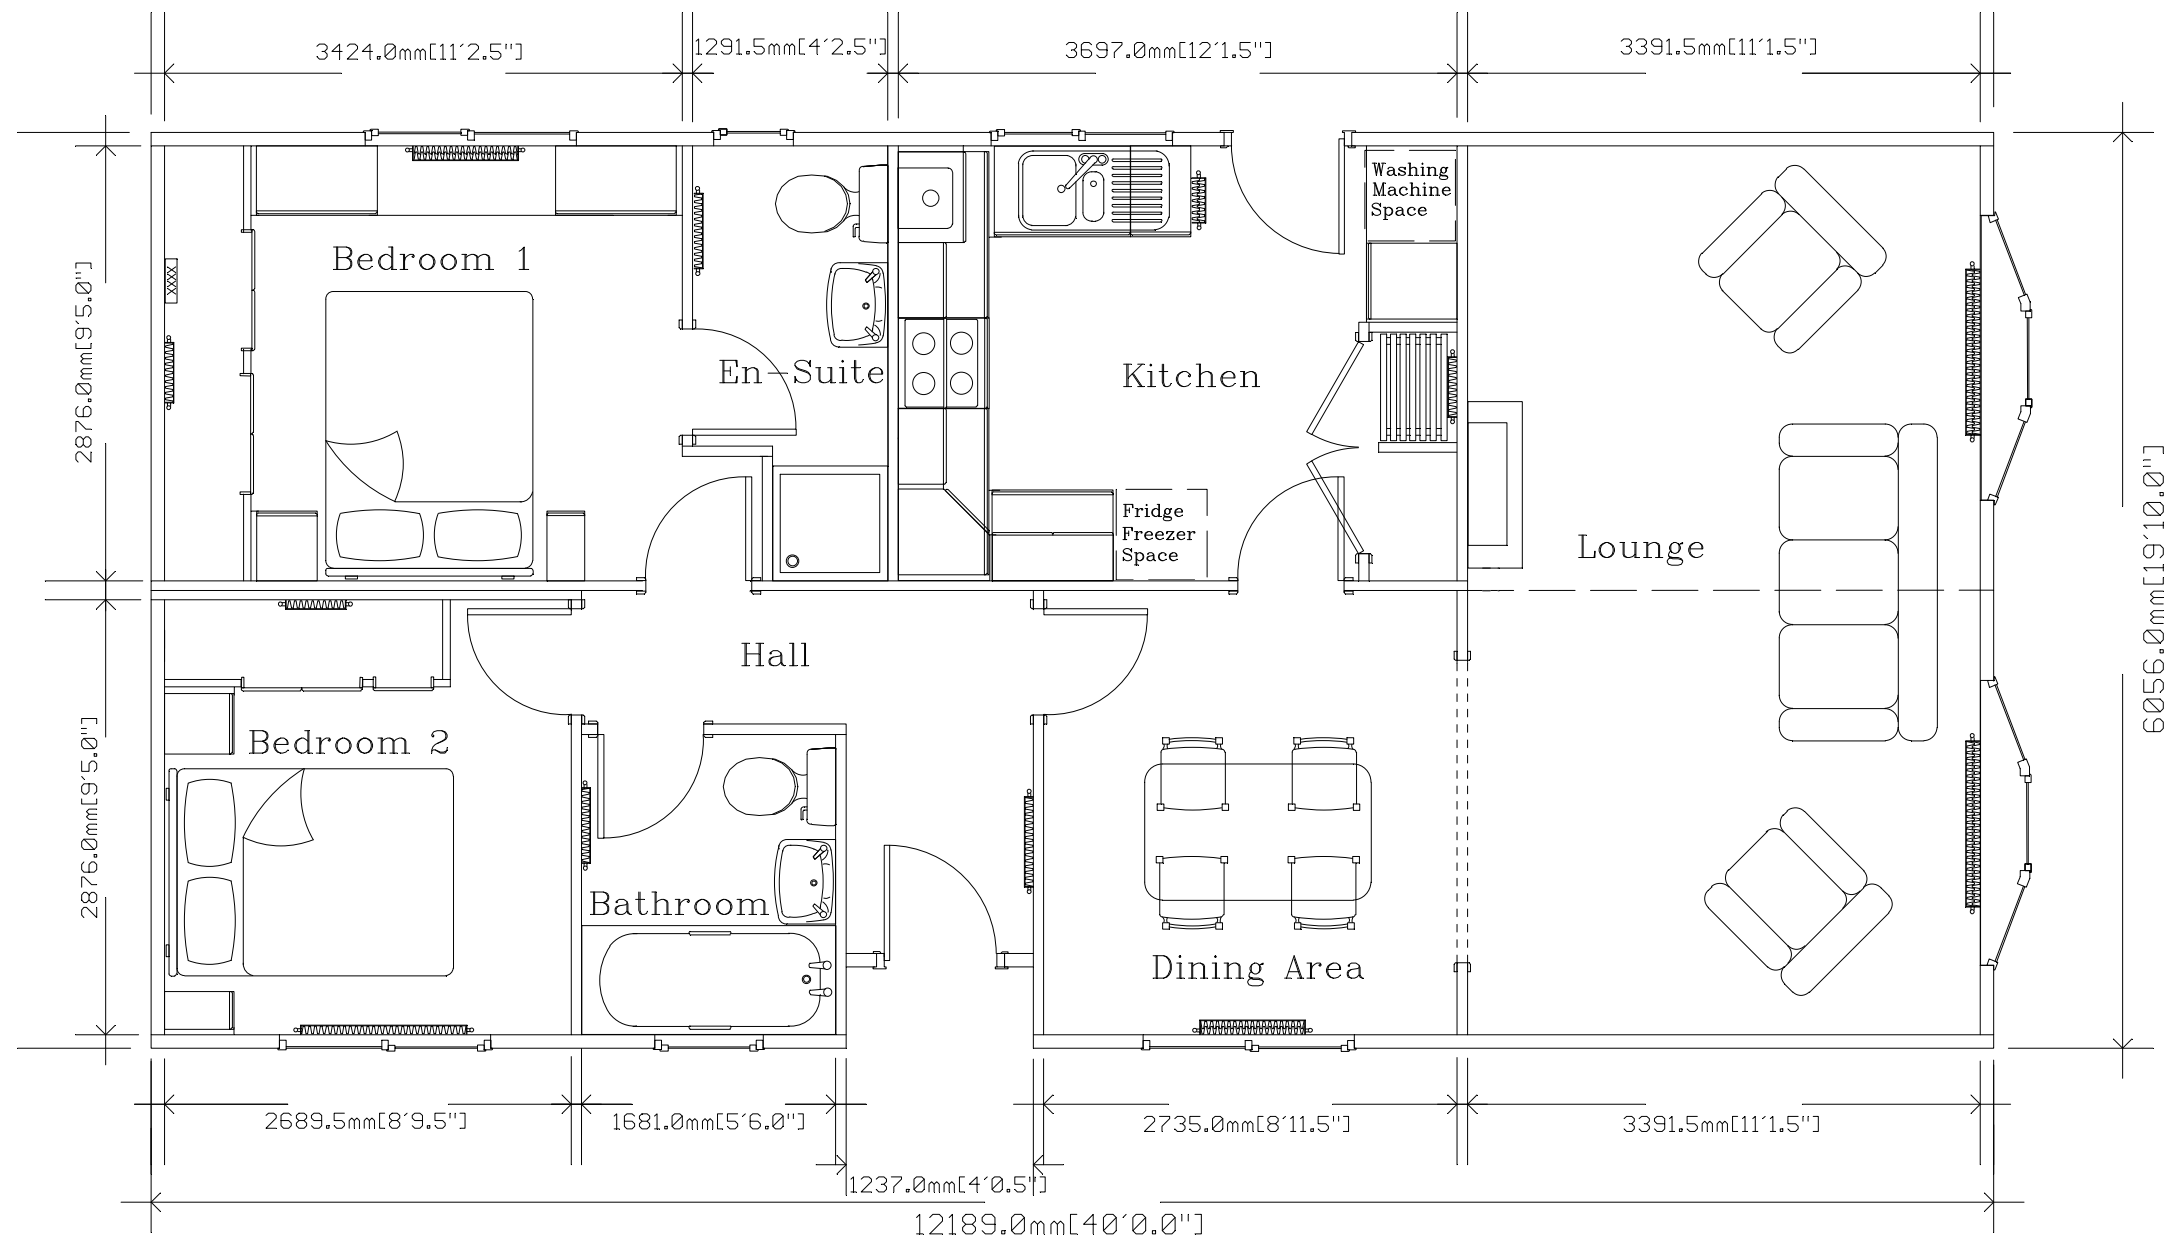

Tredegar (Cross Lounge)

40' x 20'

Note: The Tredegar model is available in a variety of sizes. This is just a sample plan. If you require a plan in a size not listed or a more detailed plan please contact Stately-Albion's sales department on 01495 244472 or email sales@stately-albion.co.uk