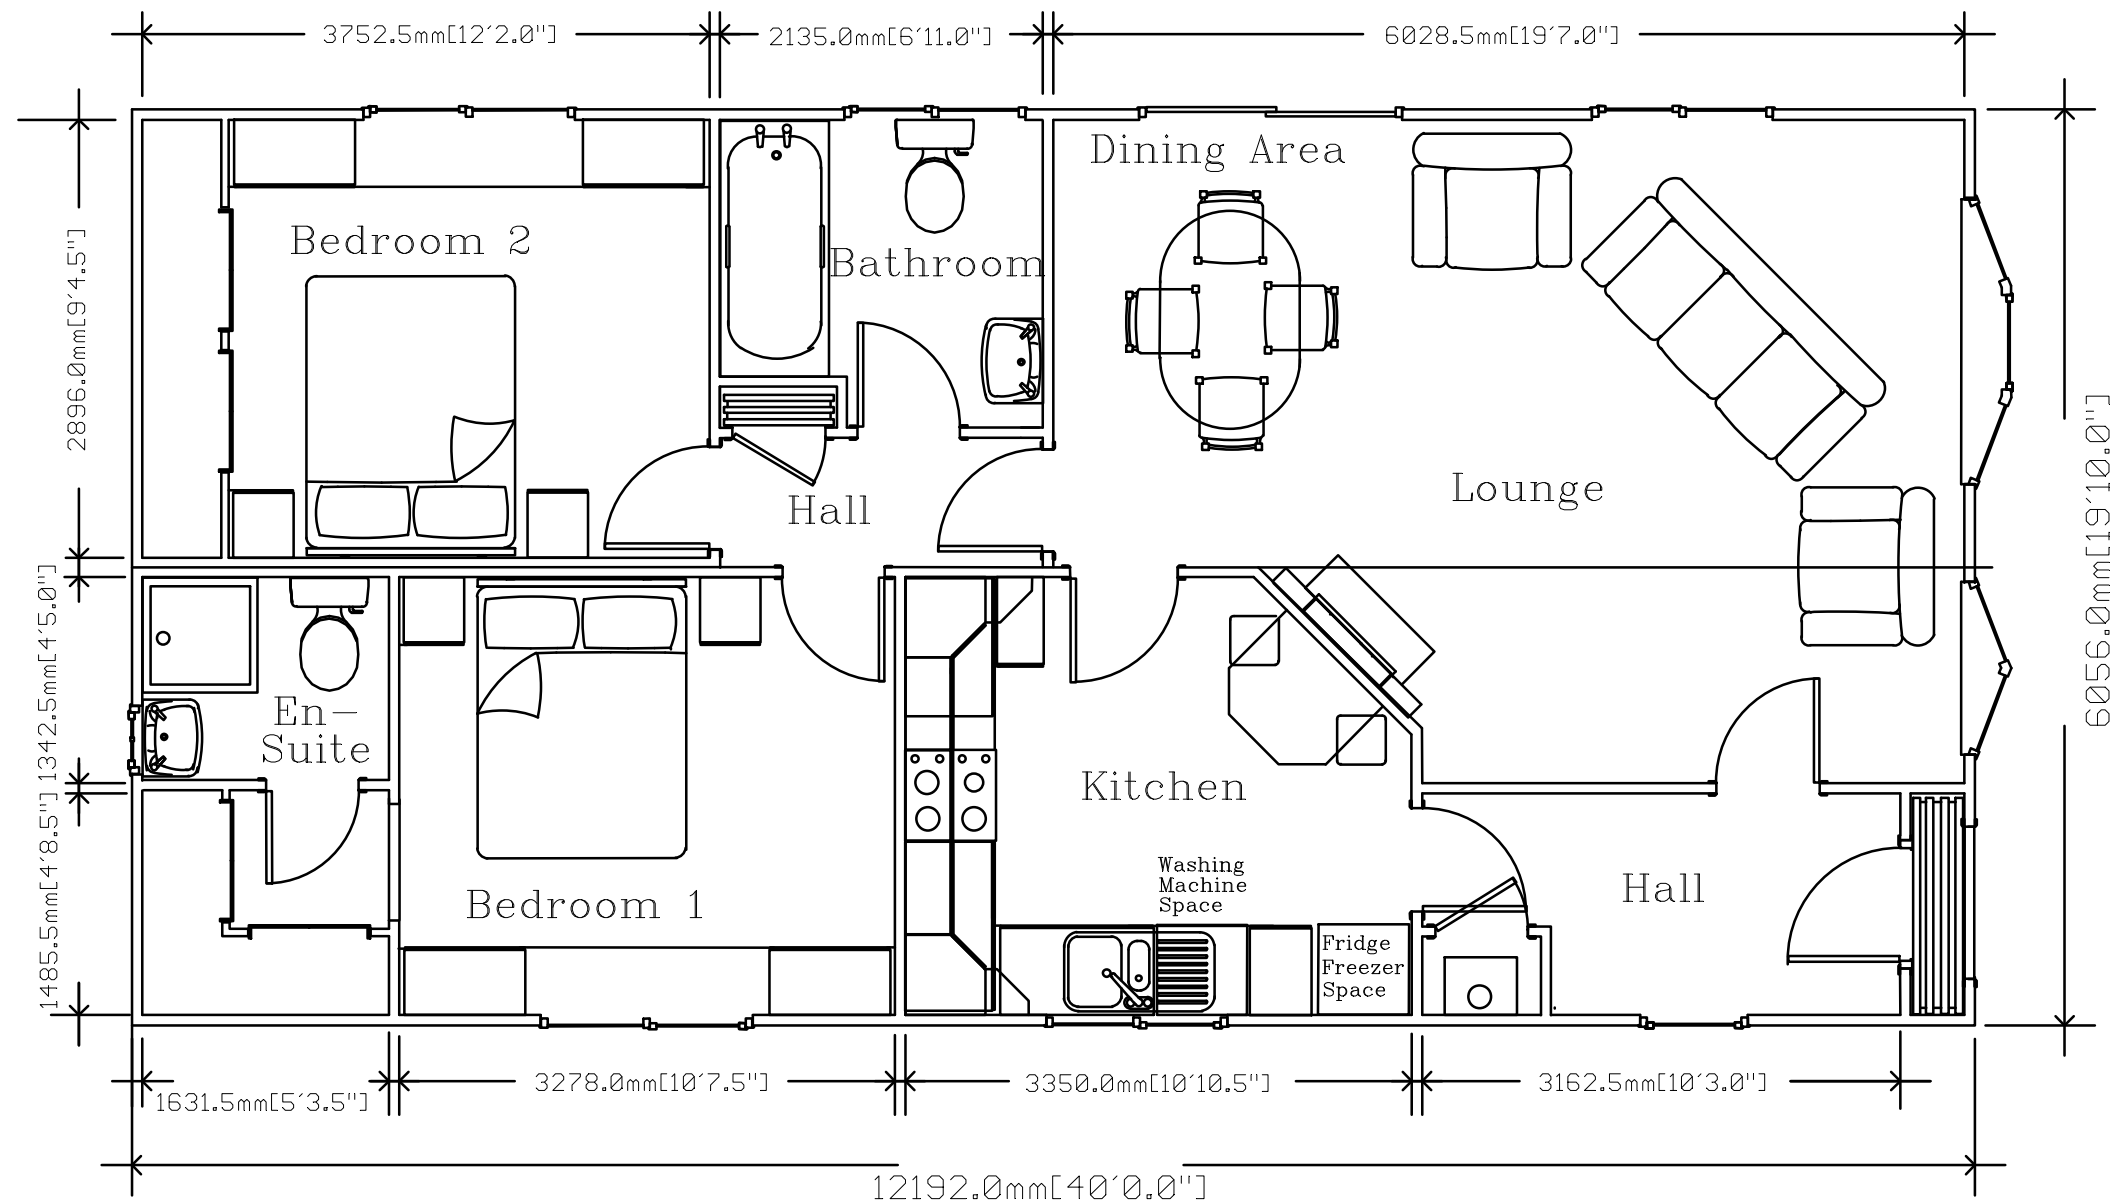

Tredegar (Corner Lounge)

40' x 20'

Note: The Tredegar model is available in a variety of sizes. This is just a sample plan. If you require a plan in a size not listed or a more detailed plan please contact Stately-Albion's sales department on 01495 244472 or email sales@stately-albion.co.uk