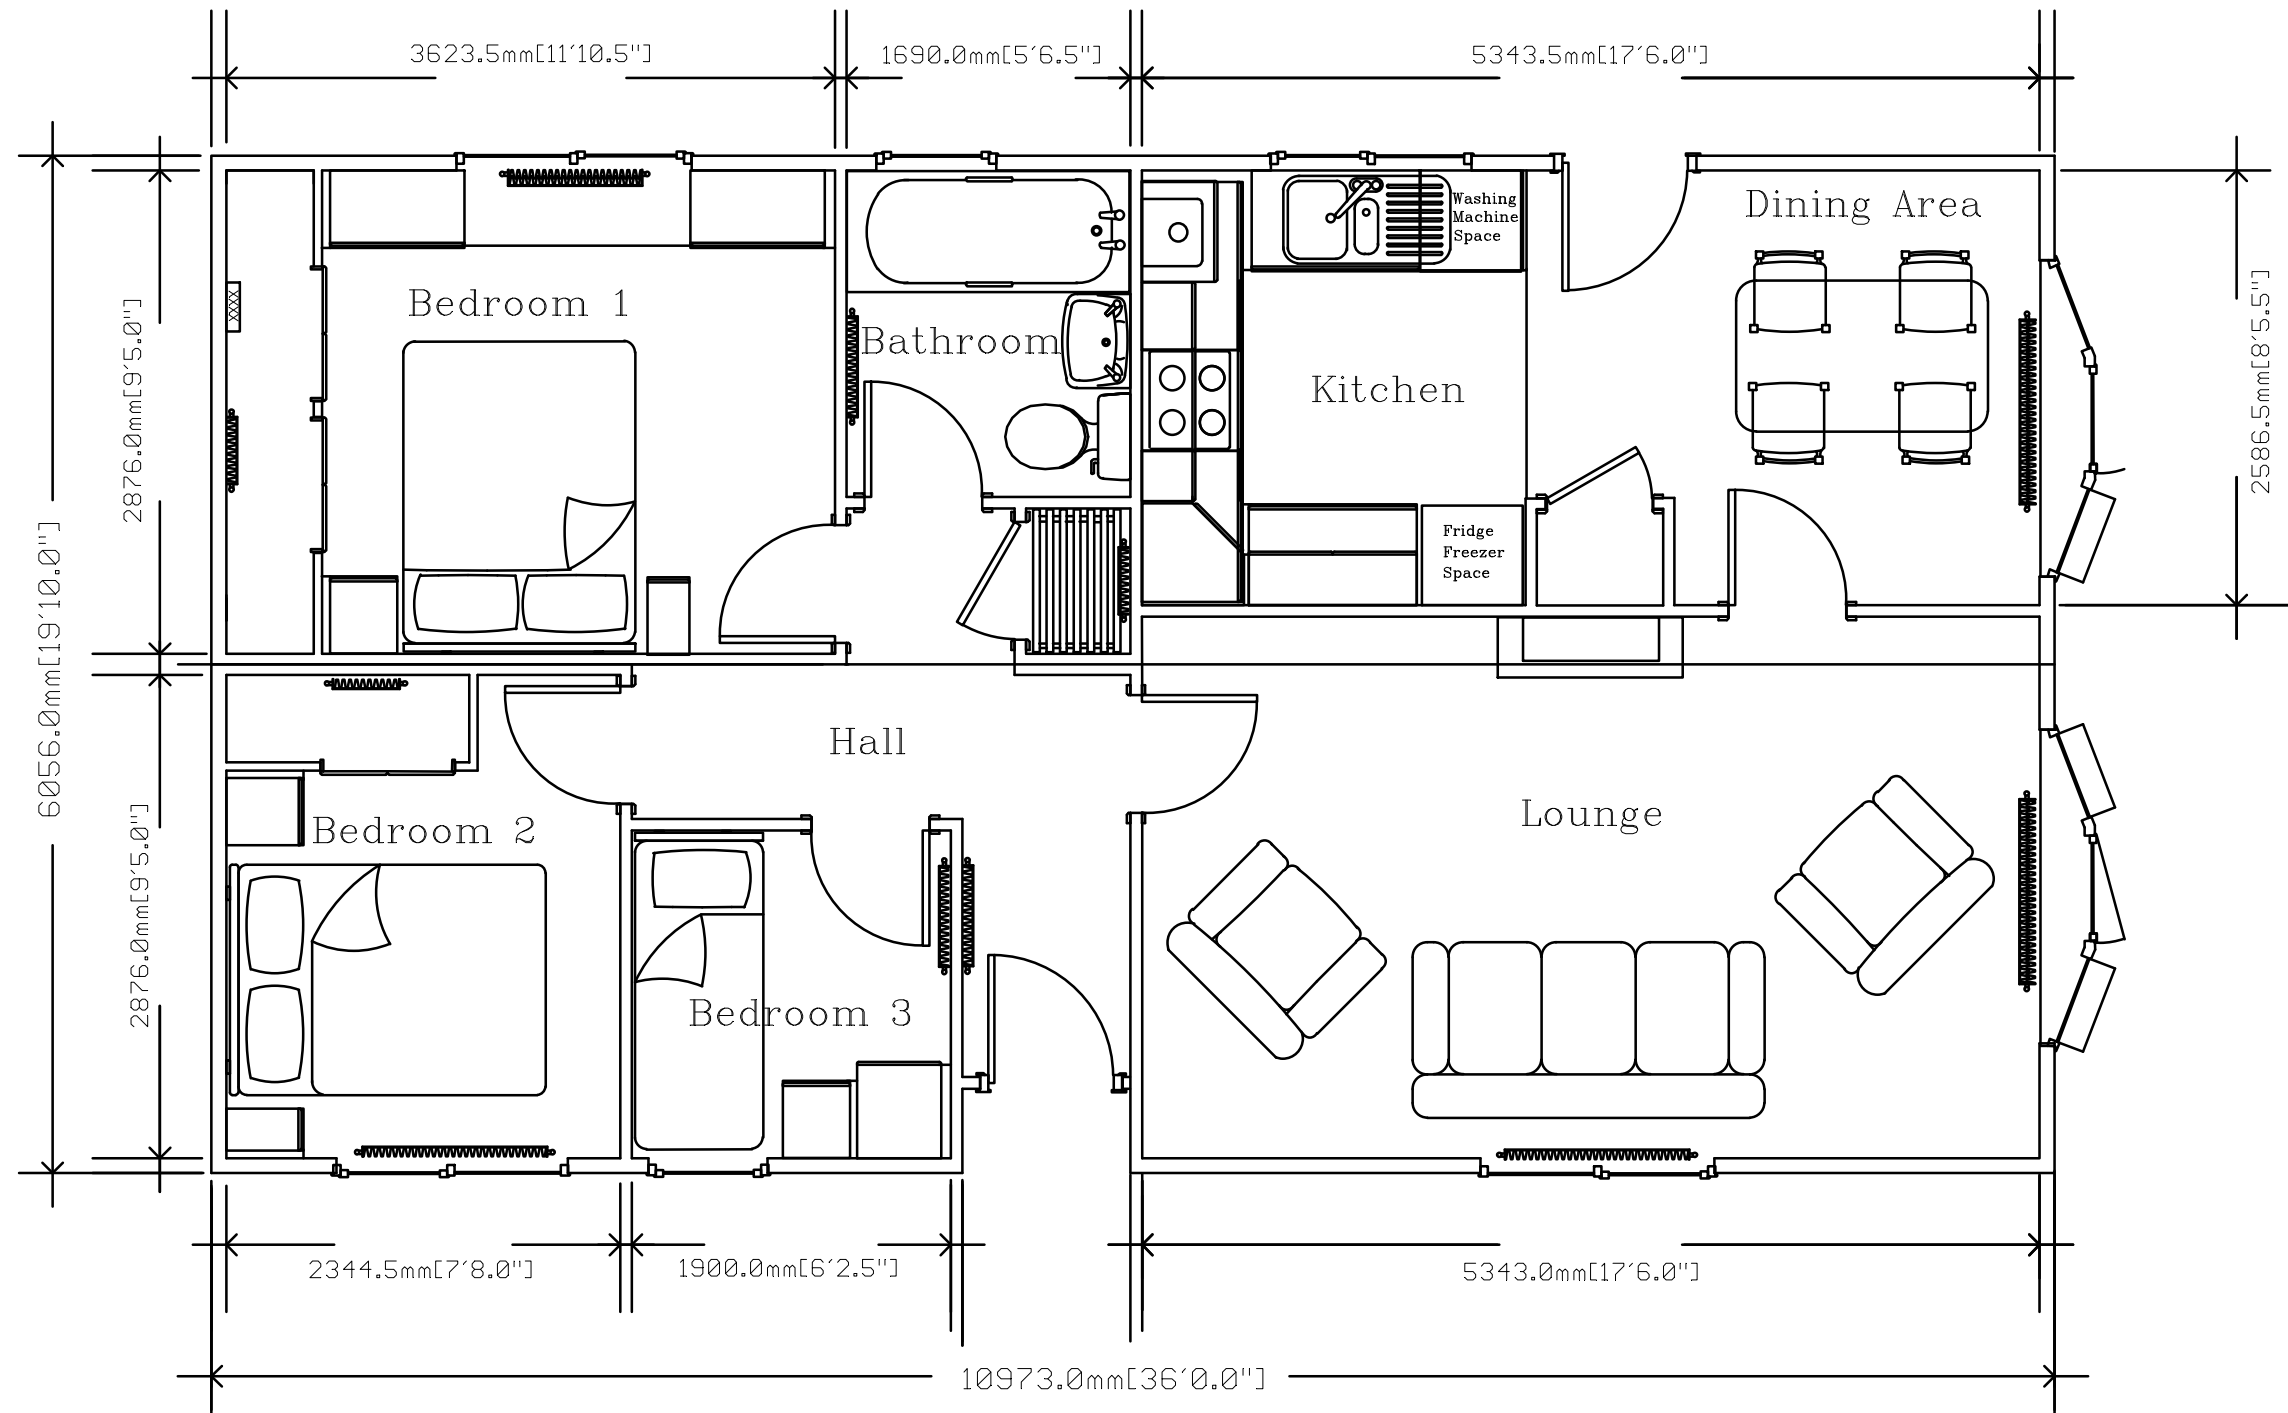

TREDEGAR (SIDE LOUNGE)

36' x 20' 3 BEDROOM

Note: The Tredegar model is available in a variety of sizes. This is just a sample plan.

If you require a plan in a size not listed or a more detailed plan please contact Stately-Albion's sales department on 01495 244472 or email sales@stately-albion.co.uk