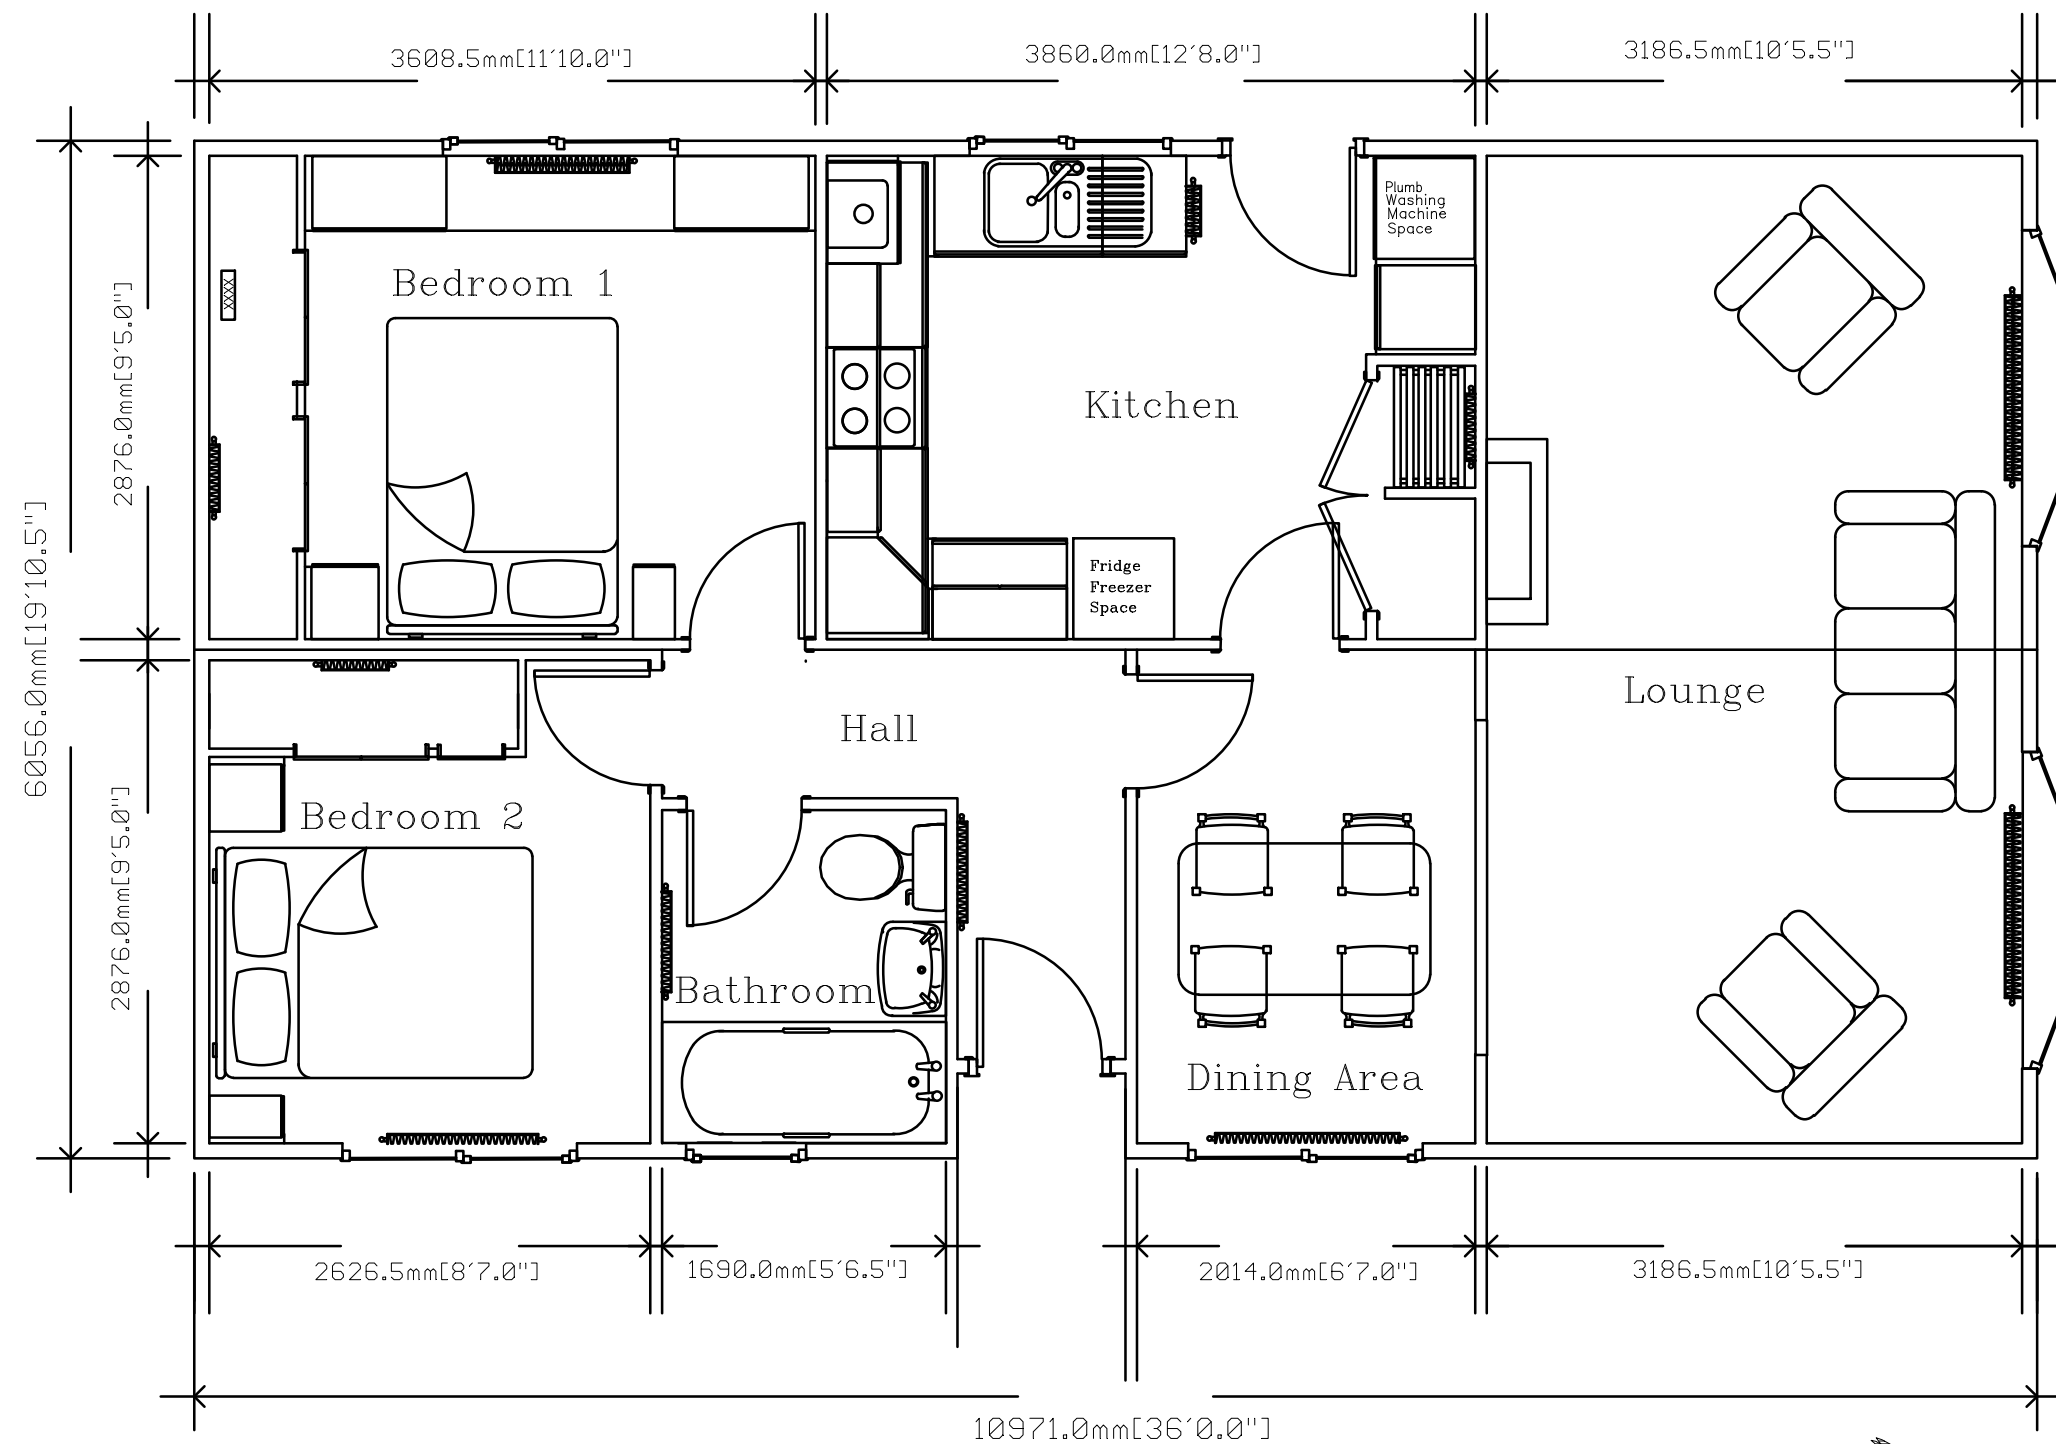

TREDEGAR (CROSS LOUNGE)

36' x 20'

Note: The Tredegar model is available in a variety of sizes. This is just a sample plan.

If you require a plan in a size not listed or a more detailed plan please contact Stately-Albion's sales department on 01495 244472 or email sales@stately-albion.co.uk