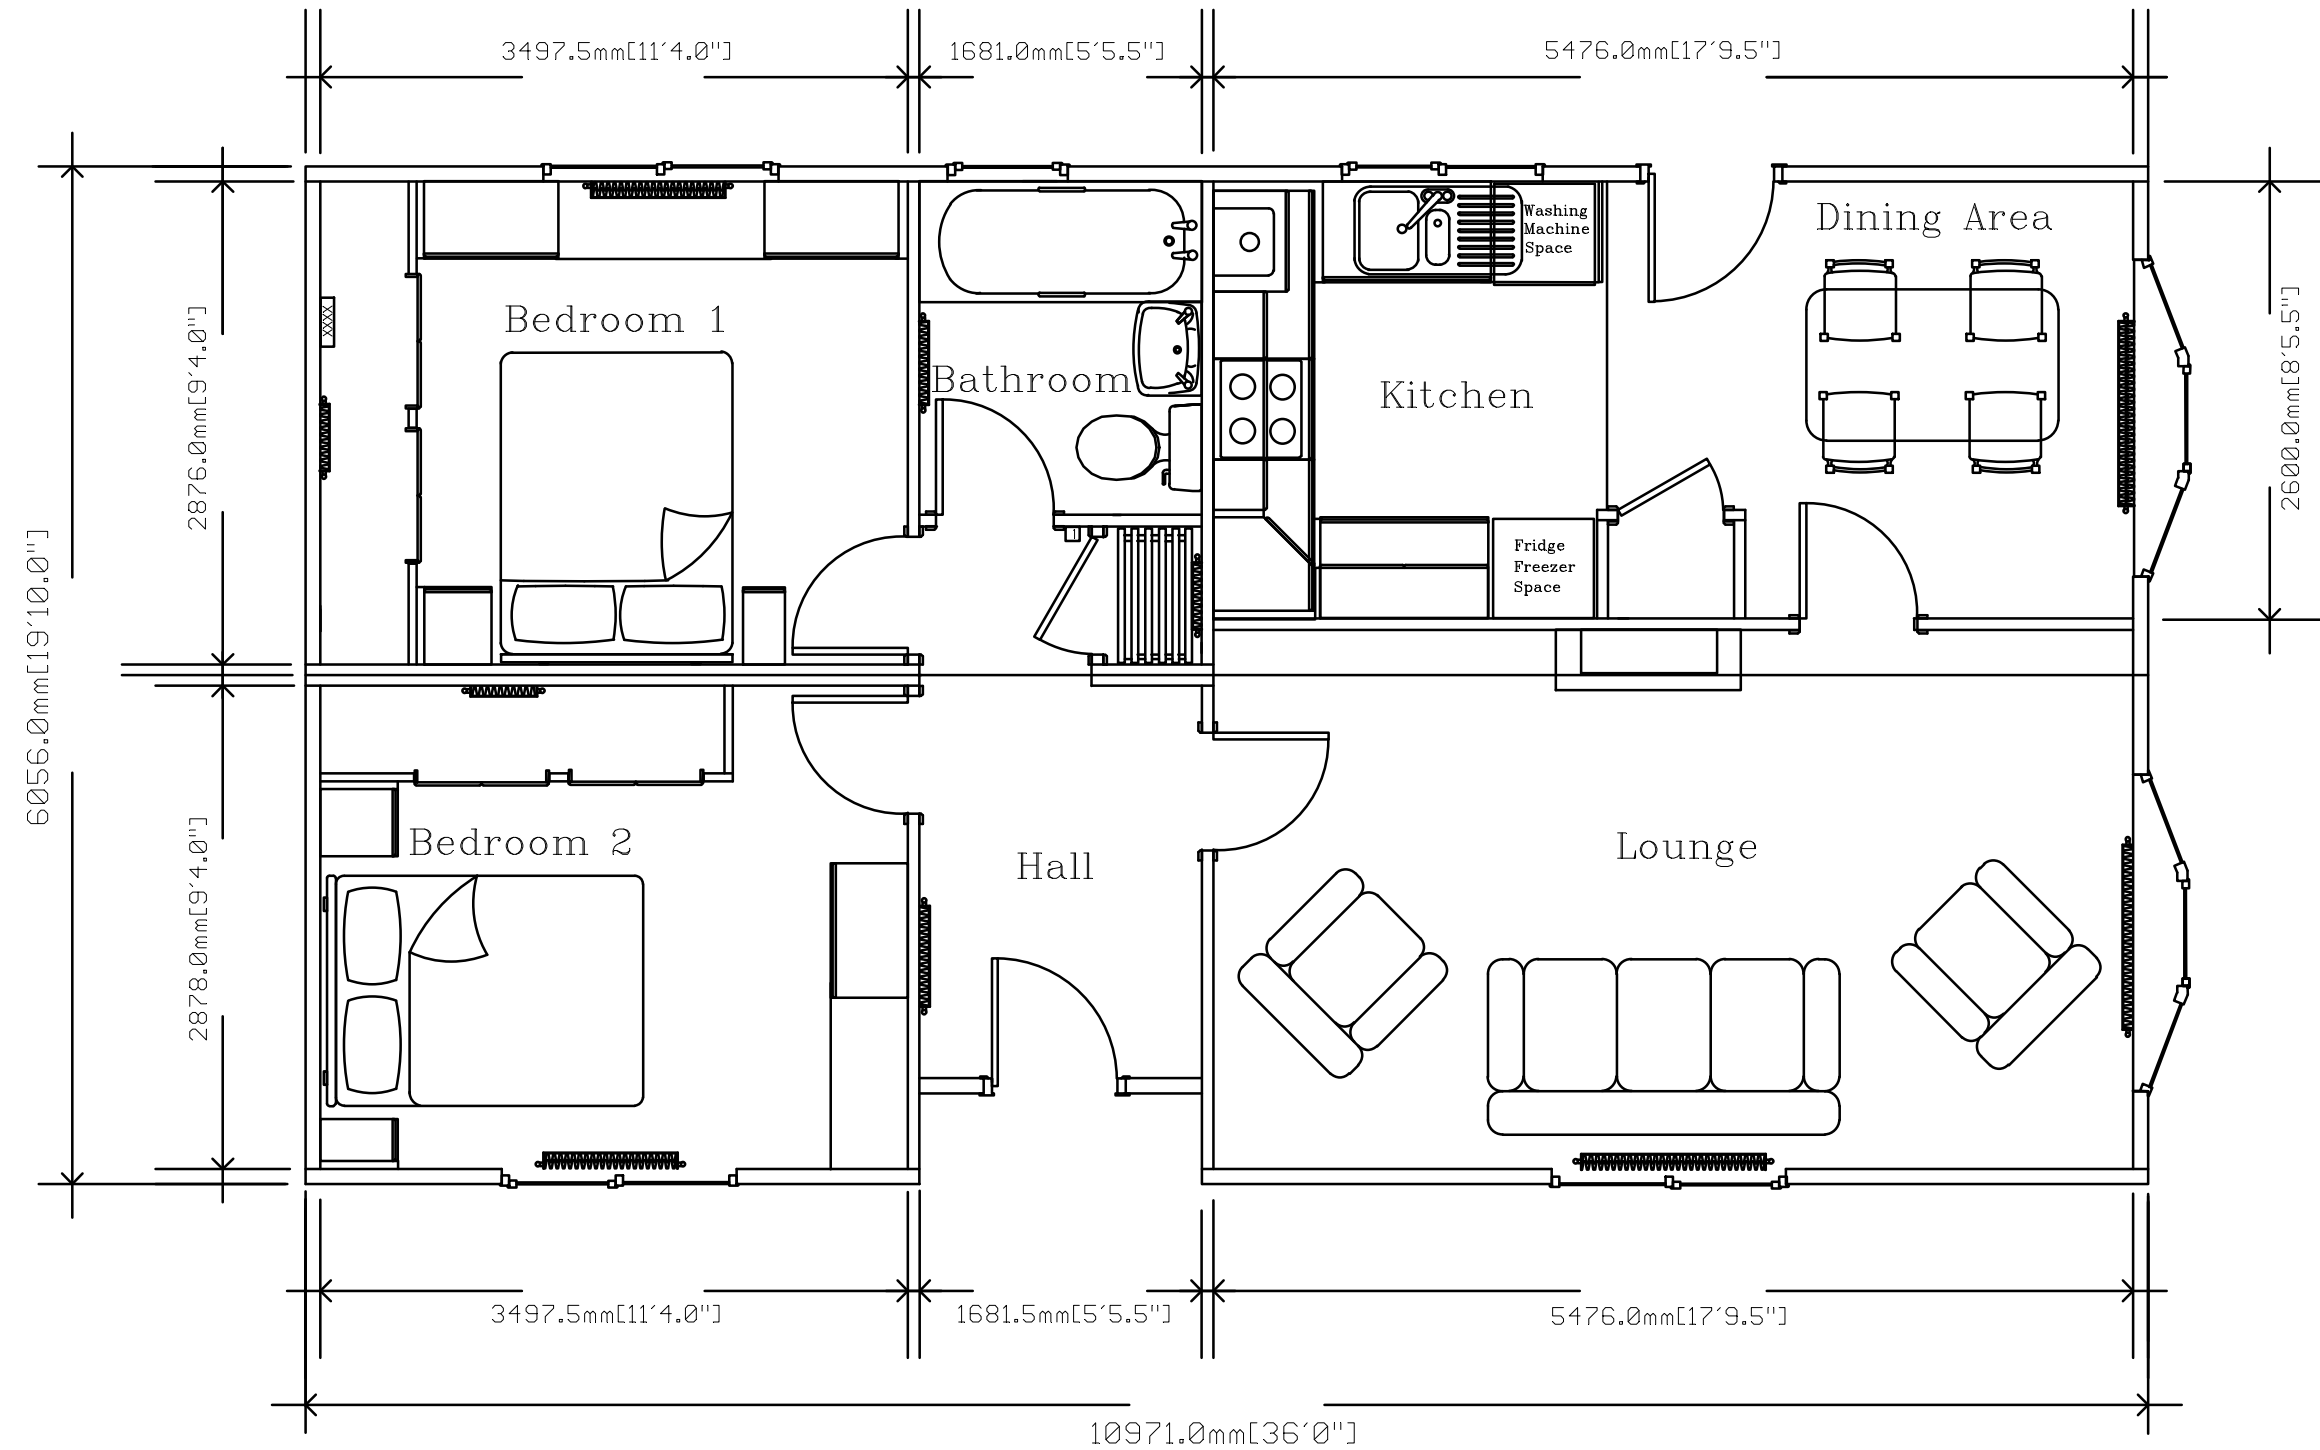

# TREDEGAR (SIDE LOUNGE)

36' x 20'

Note: The Tredegar model is available in a variety of sizes. This is just a sample plan.

If you require a plan in a size not listed or a more detailed plan please contact Stately-Albion's sales department on 01495 244472 or email [sales@stately-albion.co.uk](mailto:sales@stately-albion.co.uk)