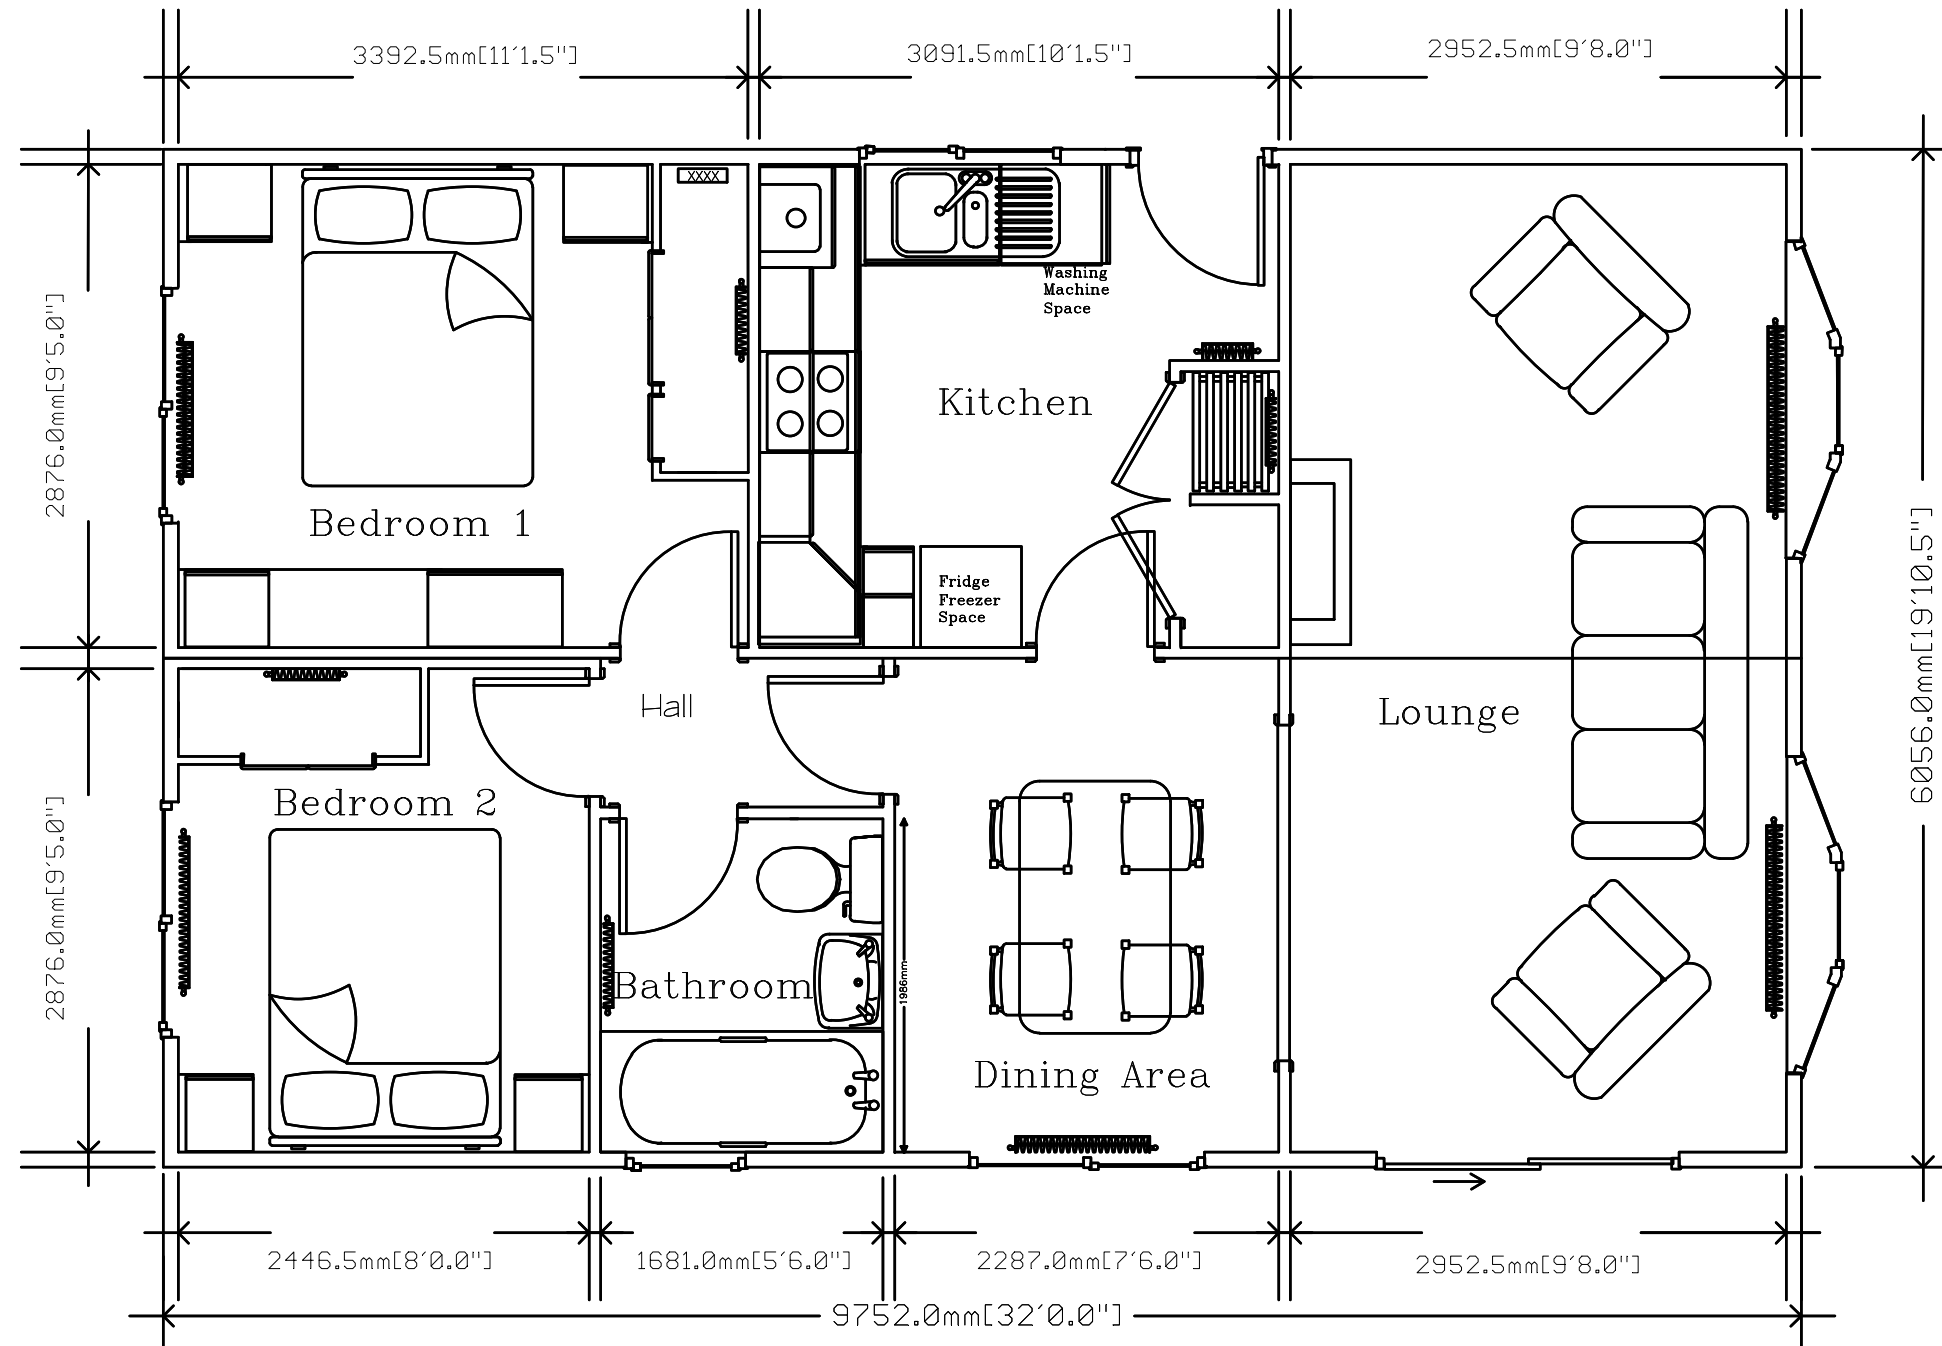

TREDEGAR (CROSS LOUNGE)

32' x 20'

Note: The Tredegar model is available in a variety of sizes. This is just a sample plan.

If you require a plan in a size not listed or a more detailed plan please contact Stately-Albion's sales department on 01495 244472 or email sales@stately-albion.co.uk