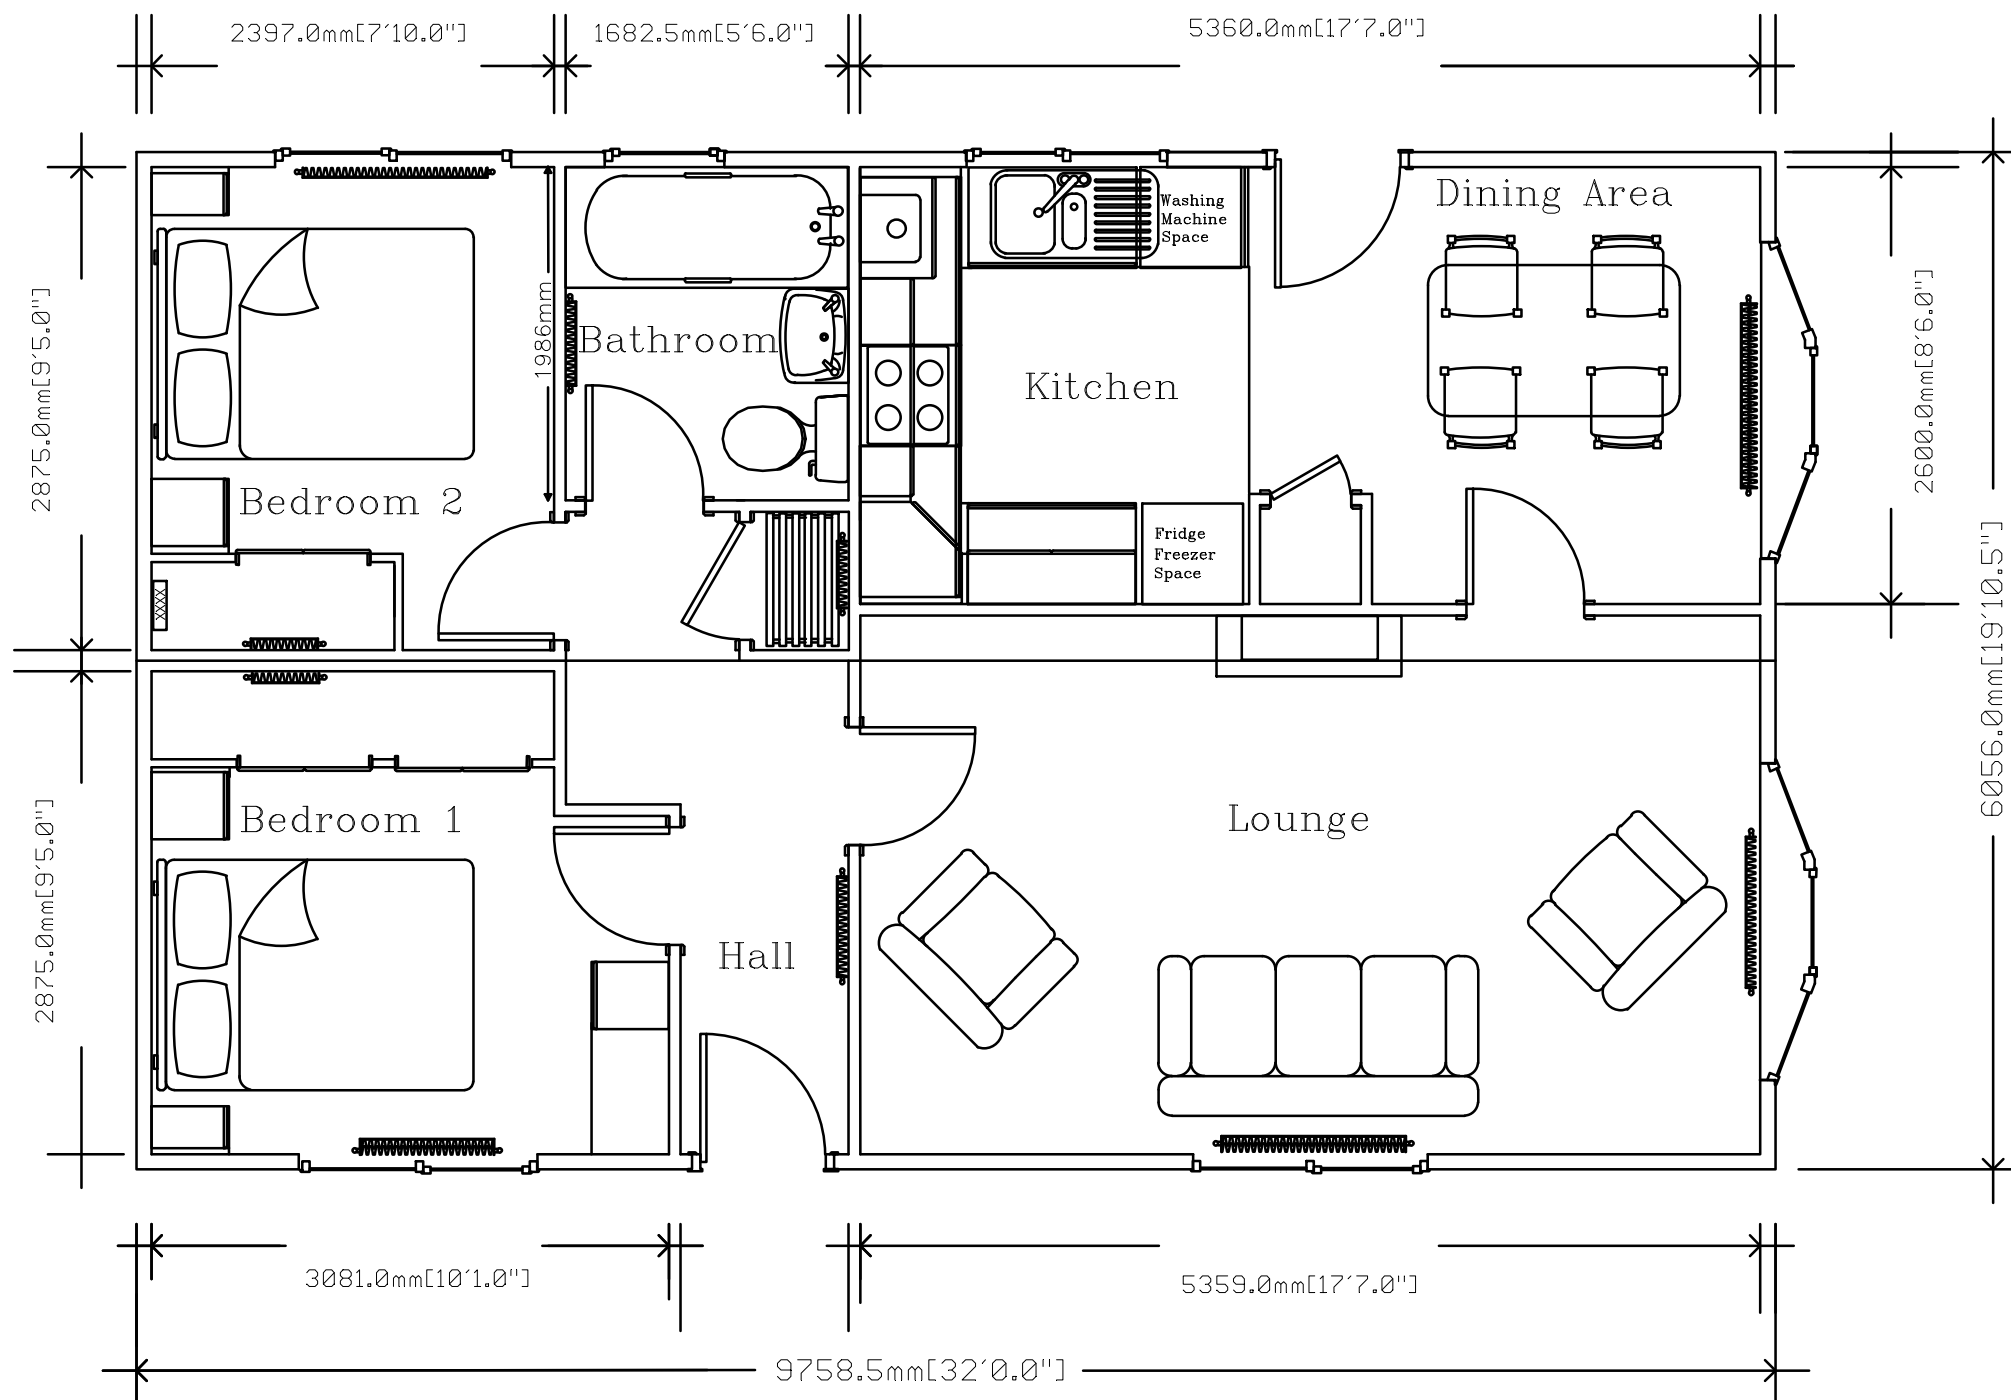

TREDEGAR (SIDE LOUNGE)

32' x 20'

Note: The Tredegar model is available in a variety of sizes. This is just a sample plan.

If you require a plan in a size not listed or a more detailed plan please contact Stately-Albion's sales department on 01495 244472 or email sales@stately-albion.co.uk