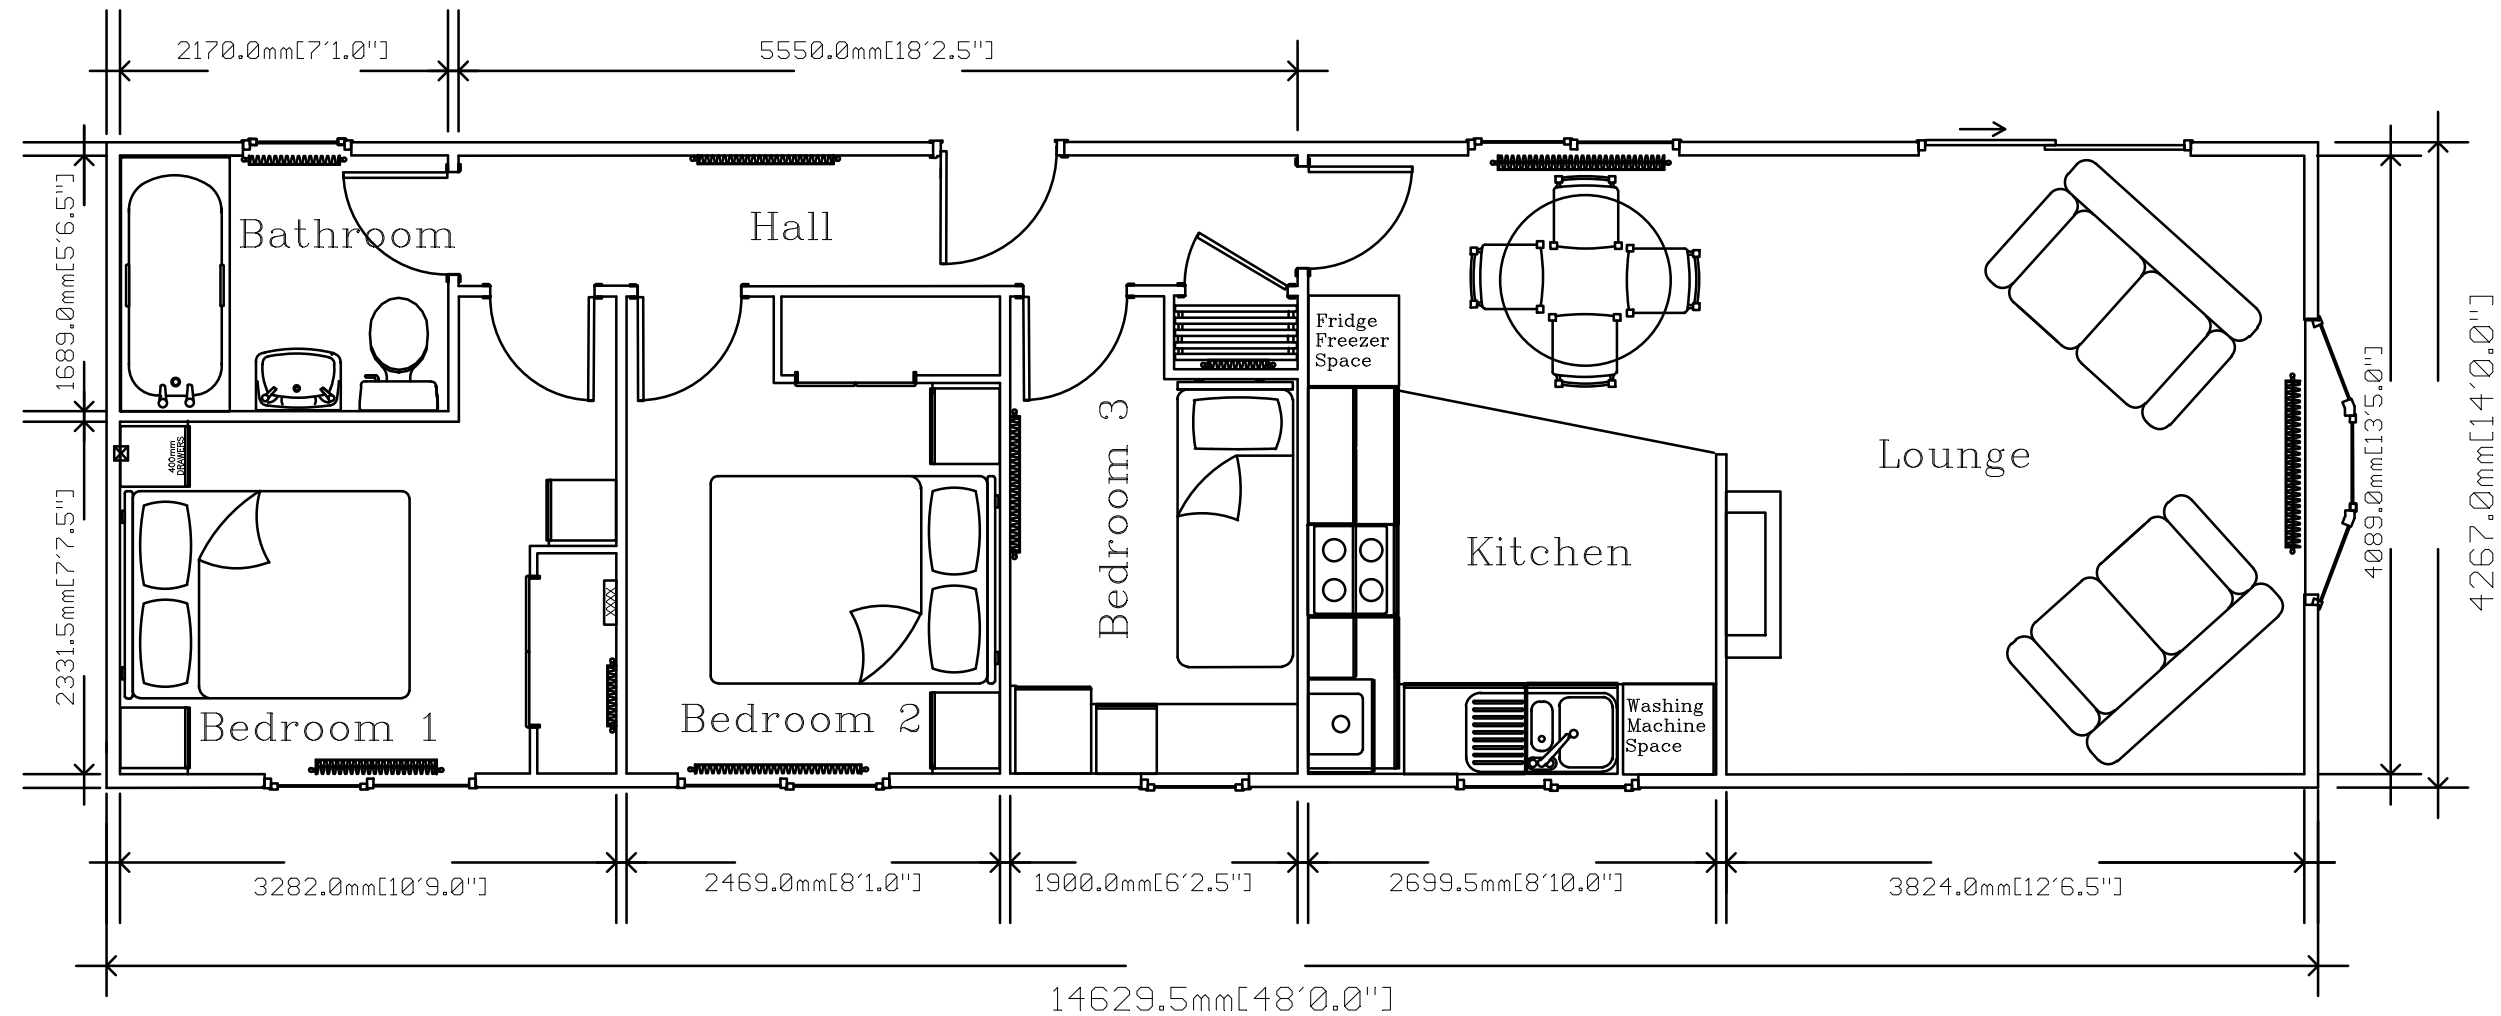

Tredegar

48' x 14'

Note: The Tredegar model is available in a variety of sizes. This is just a sample plan. If you require a plan in a size not listed or a more detailed plan please contact Stately-Albion's sales department on 01495 244472 or email sales@stately-albion.co.uk