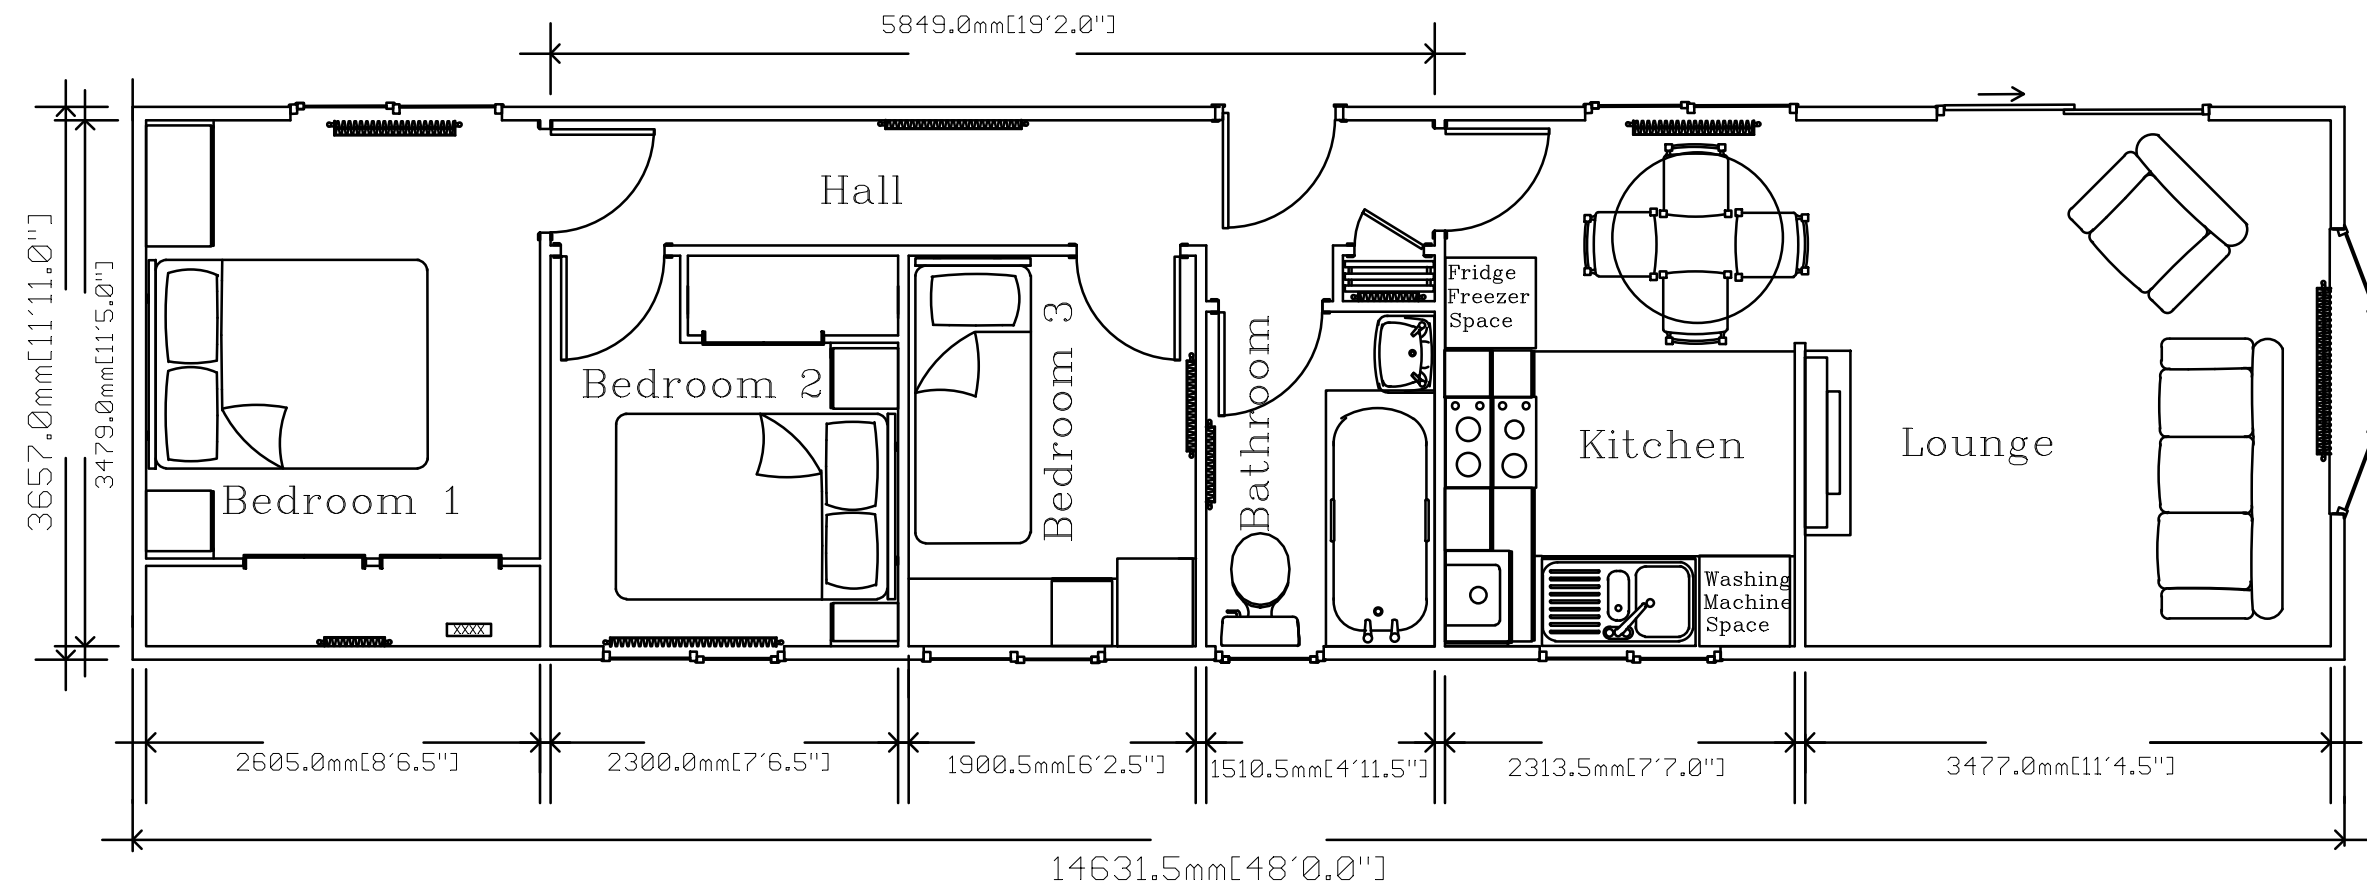

Tredegar

48' x 12'

Note: The Tredegar model is available in a variety of sizes. This is just a sample plan. If you require a plan in a size not listed or a more detailed plan please contact Stately-Albion's sales department on 01495 244472 or email sales@stately-albion.co.uk