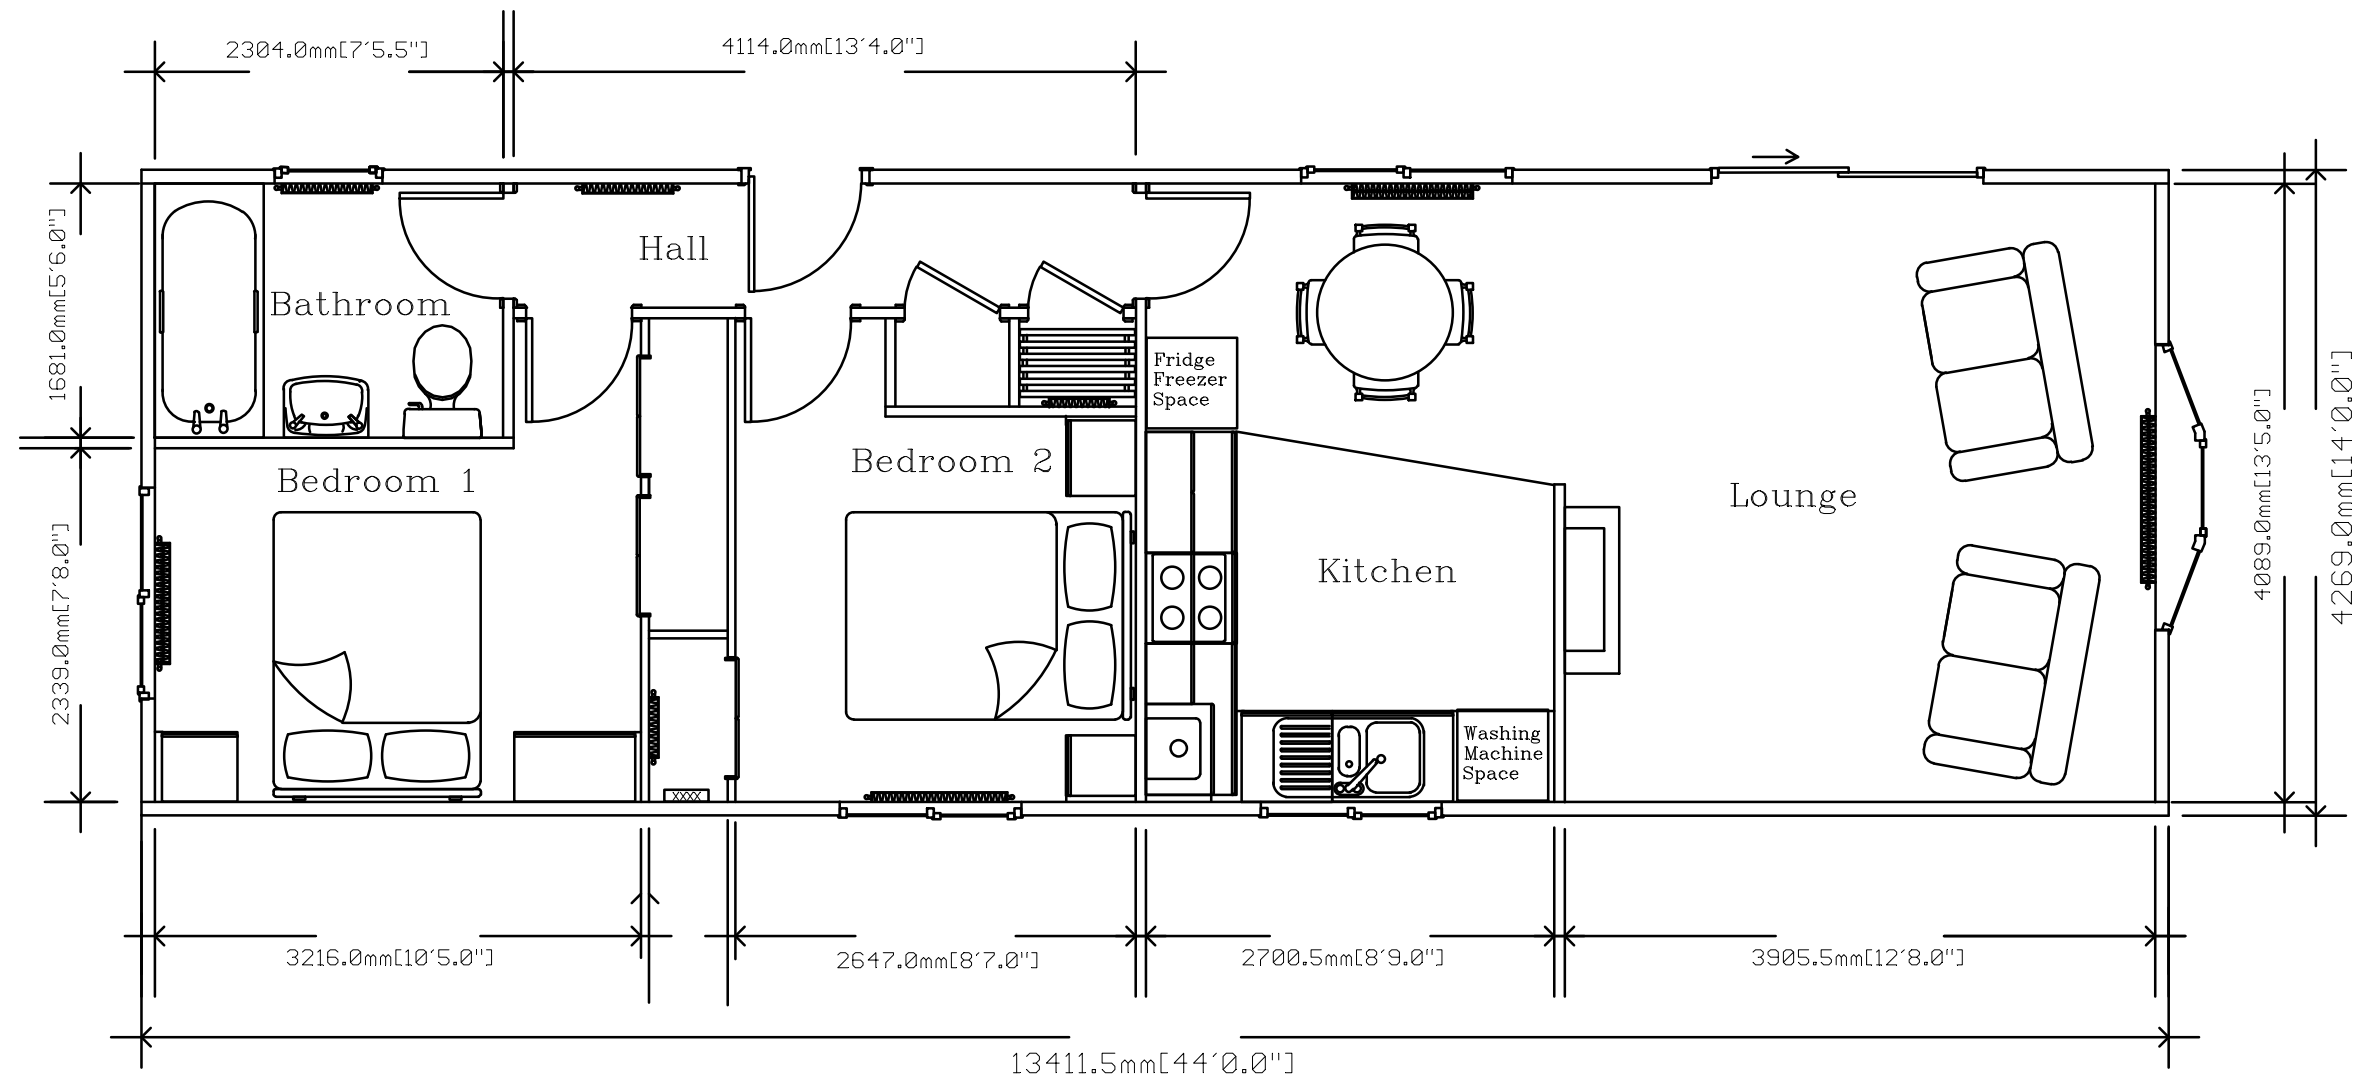

# Tredegar

44' x 14'

Note: The Tredegar model is available in a variety of sizes. This is just a sample plan. If you require a plan in a size not listed or a more detailed plan please contact Stately-Albion's sales department on 01495 244472 or email [sales@stately-albion.co.uk](mailto:sales@stately-albion.co.uk)