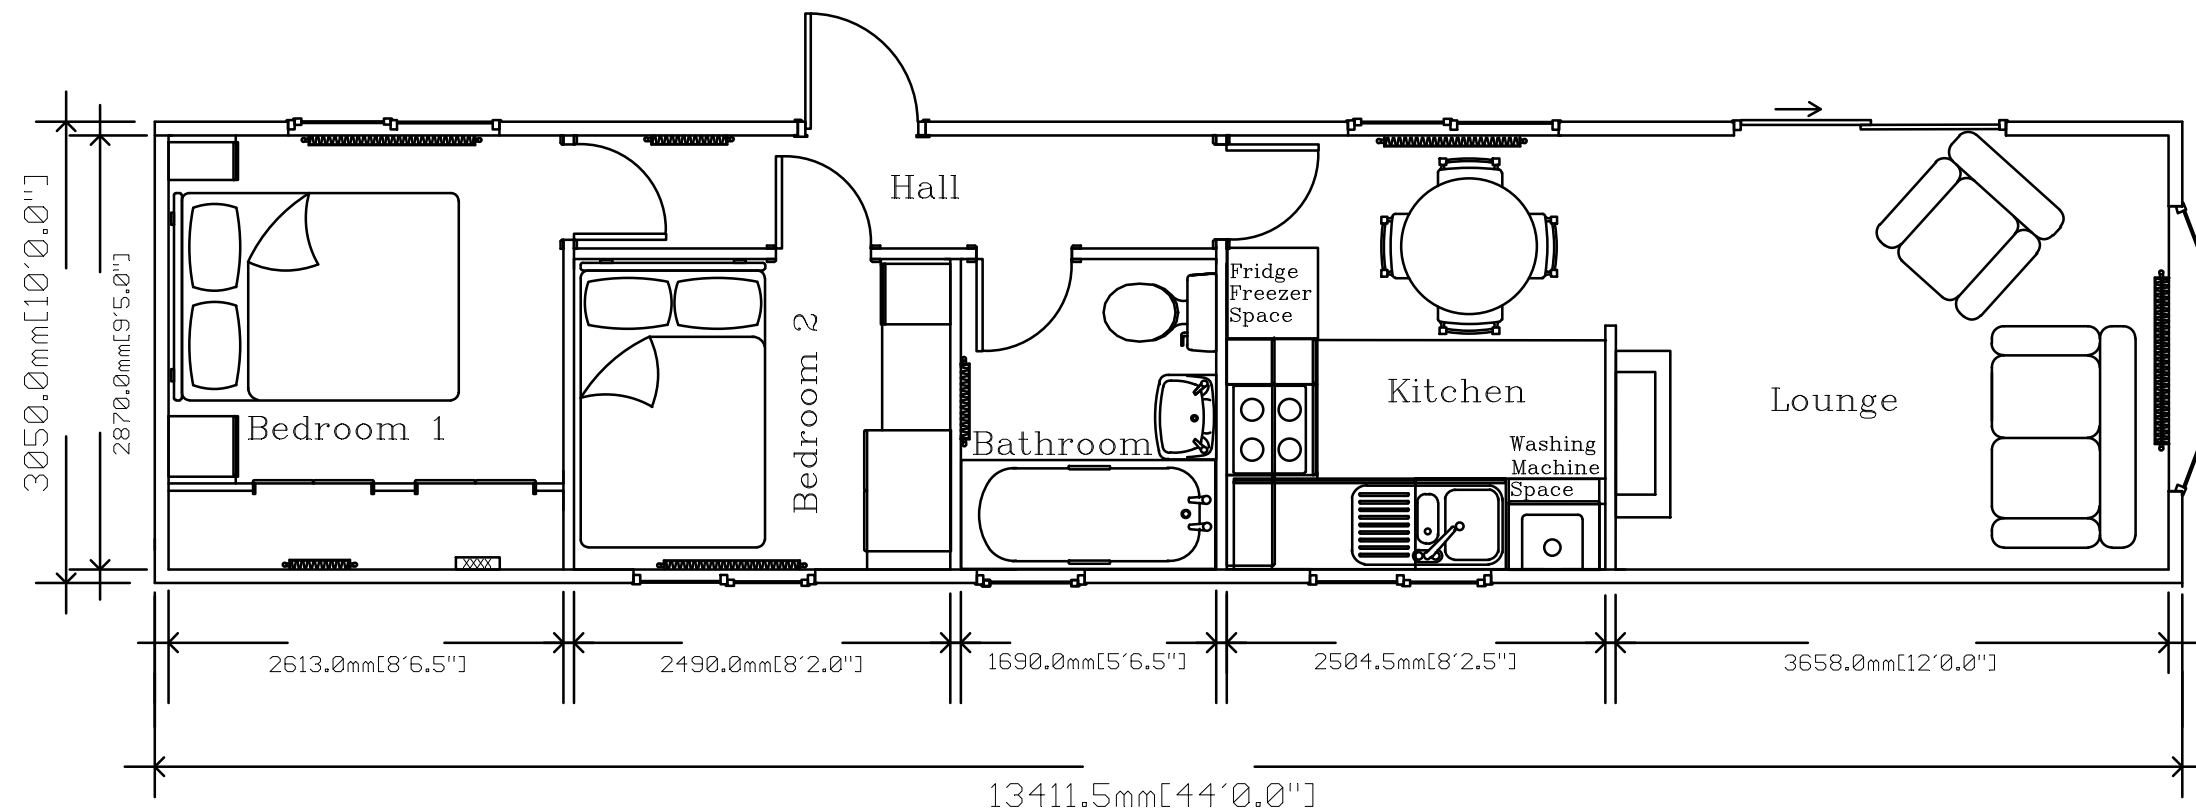

# Tredegar

44' x 10'

Note: The Tredegar model is available in a variety of sizes. This is just a sample plan. If you require a plan in a size not listed or a more detailed plan please contact Stately-Albion's sales department on 01495 244472 or email [sales@stately-albion.co.uk](mailto:sales@stately-albion.co.uk)