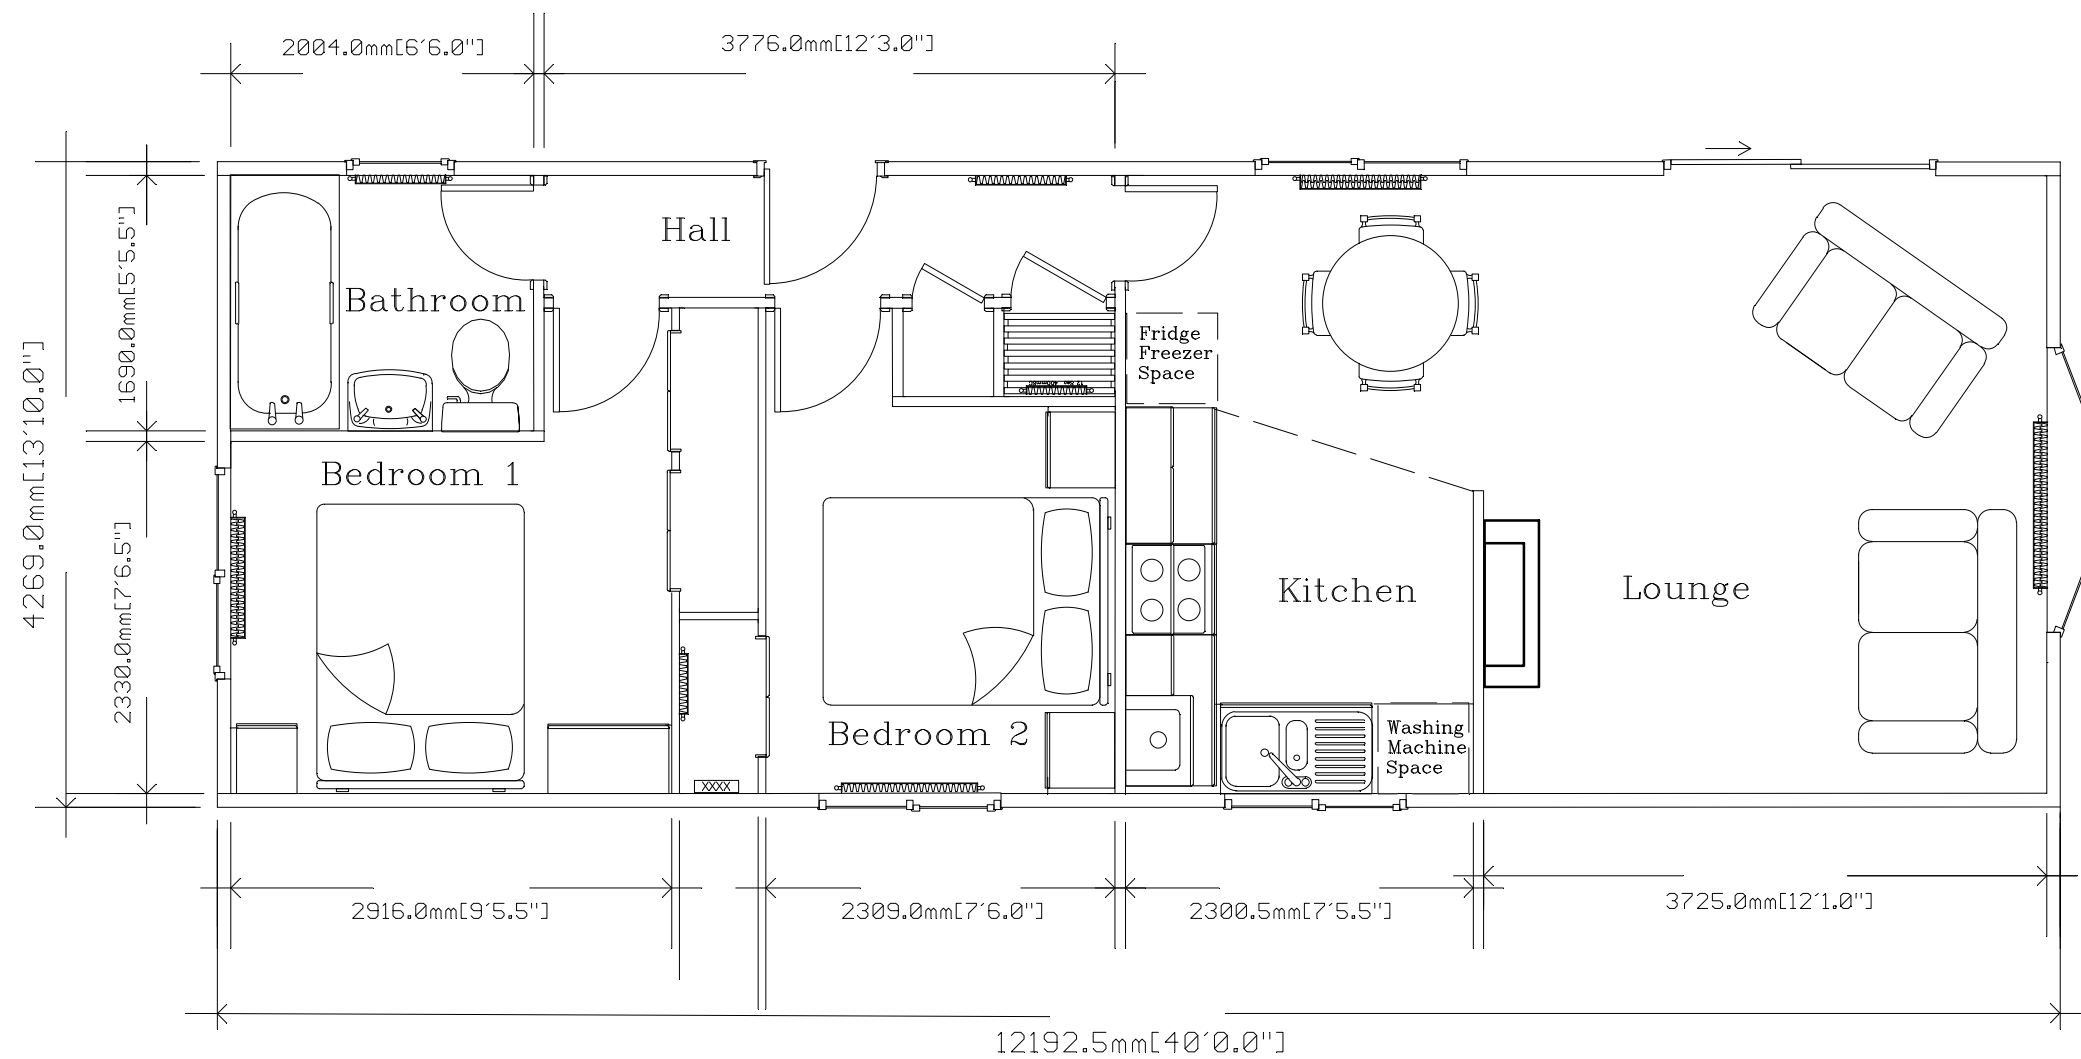

Tredegar

40' x 14

Note: The Tredegar model is available in a variety of sizes. This is just a sample plan. If you require a plan in a size not listed or a more detailed plan please contact Stately-Albion's sales department on 01495 244472 or email sales@stately-albion.co.uk