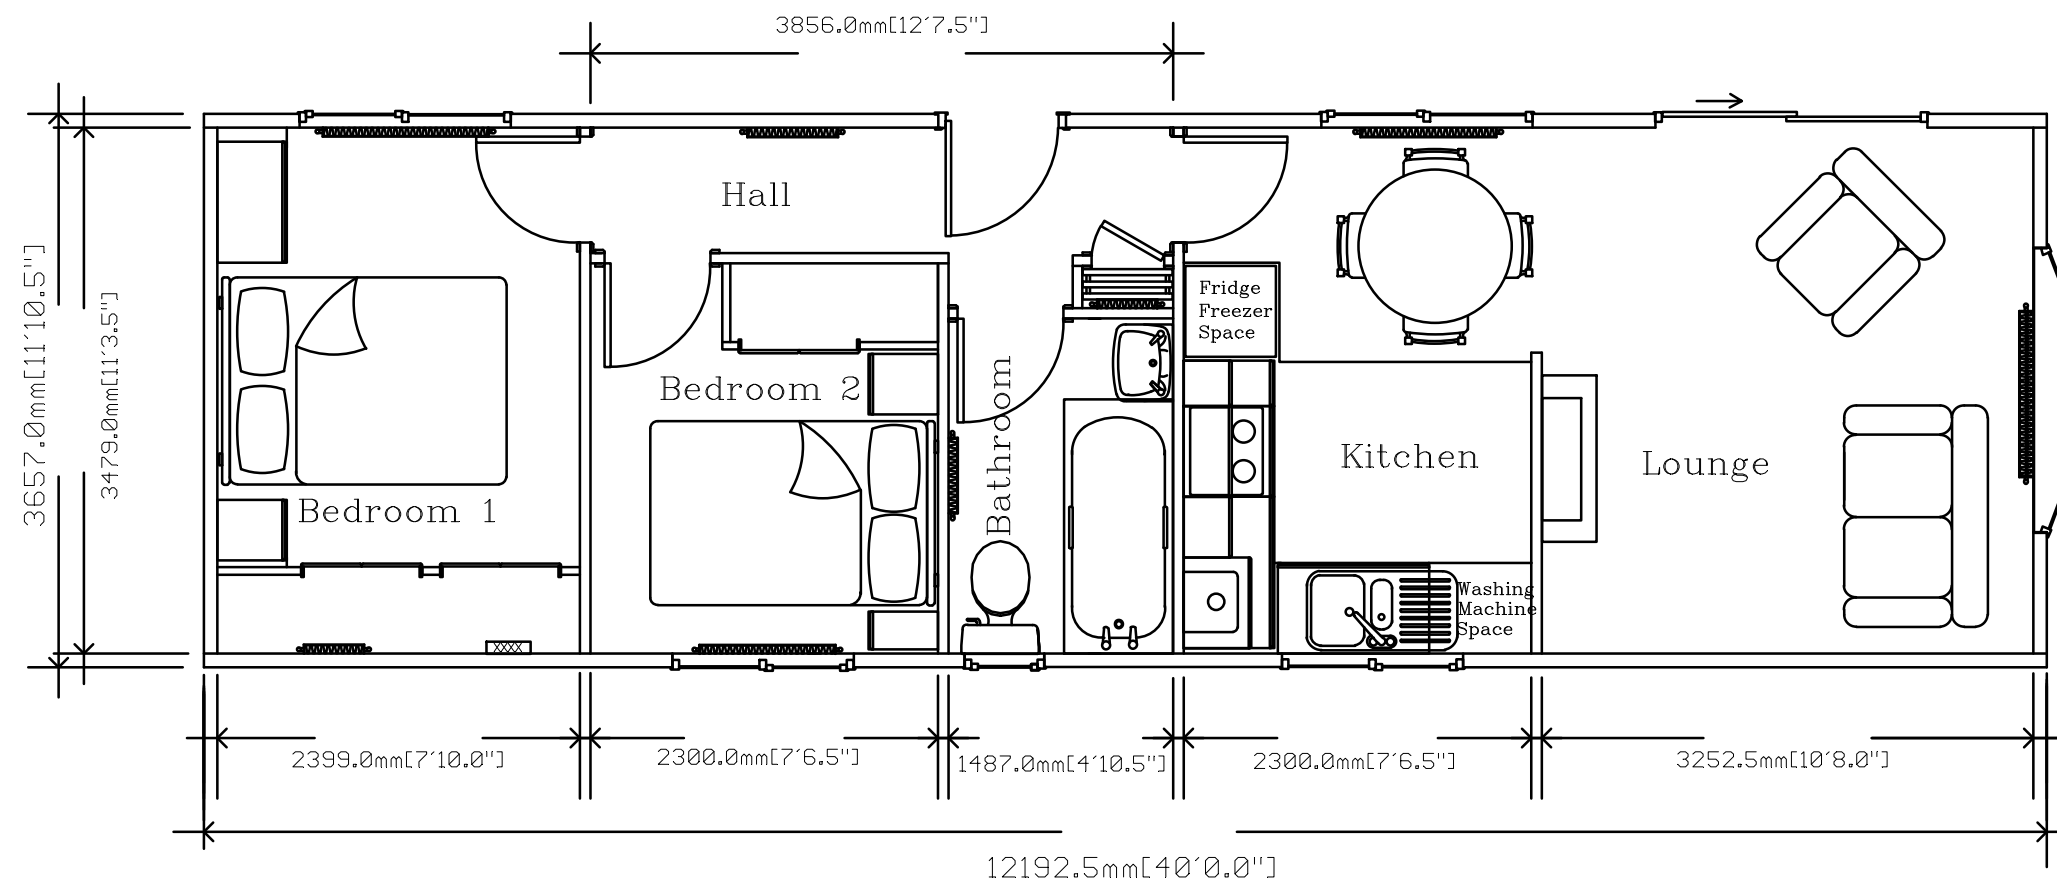

Tredegar

40' x 12'

Note: The Tredegar model is available in a variety of sizes. This is just a sample plan. If you require a plan in a size not listed or a more detailed plan please contact Stately-Albion's sales department on 01495 244472 or email sales@stately-albion.co.uk