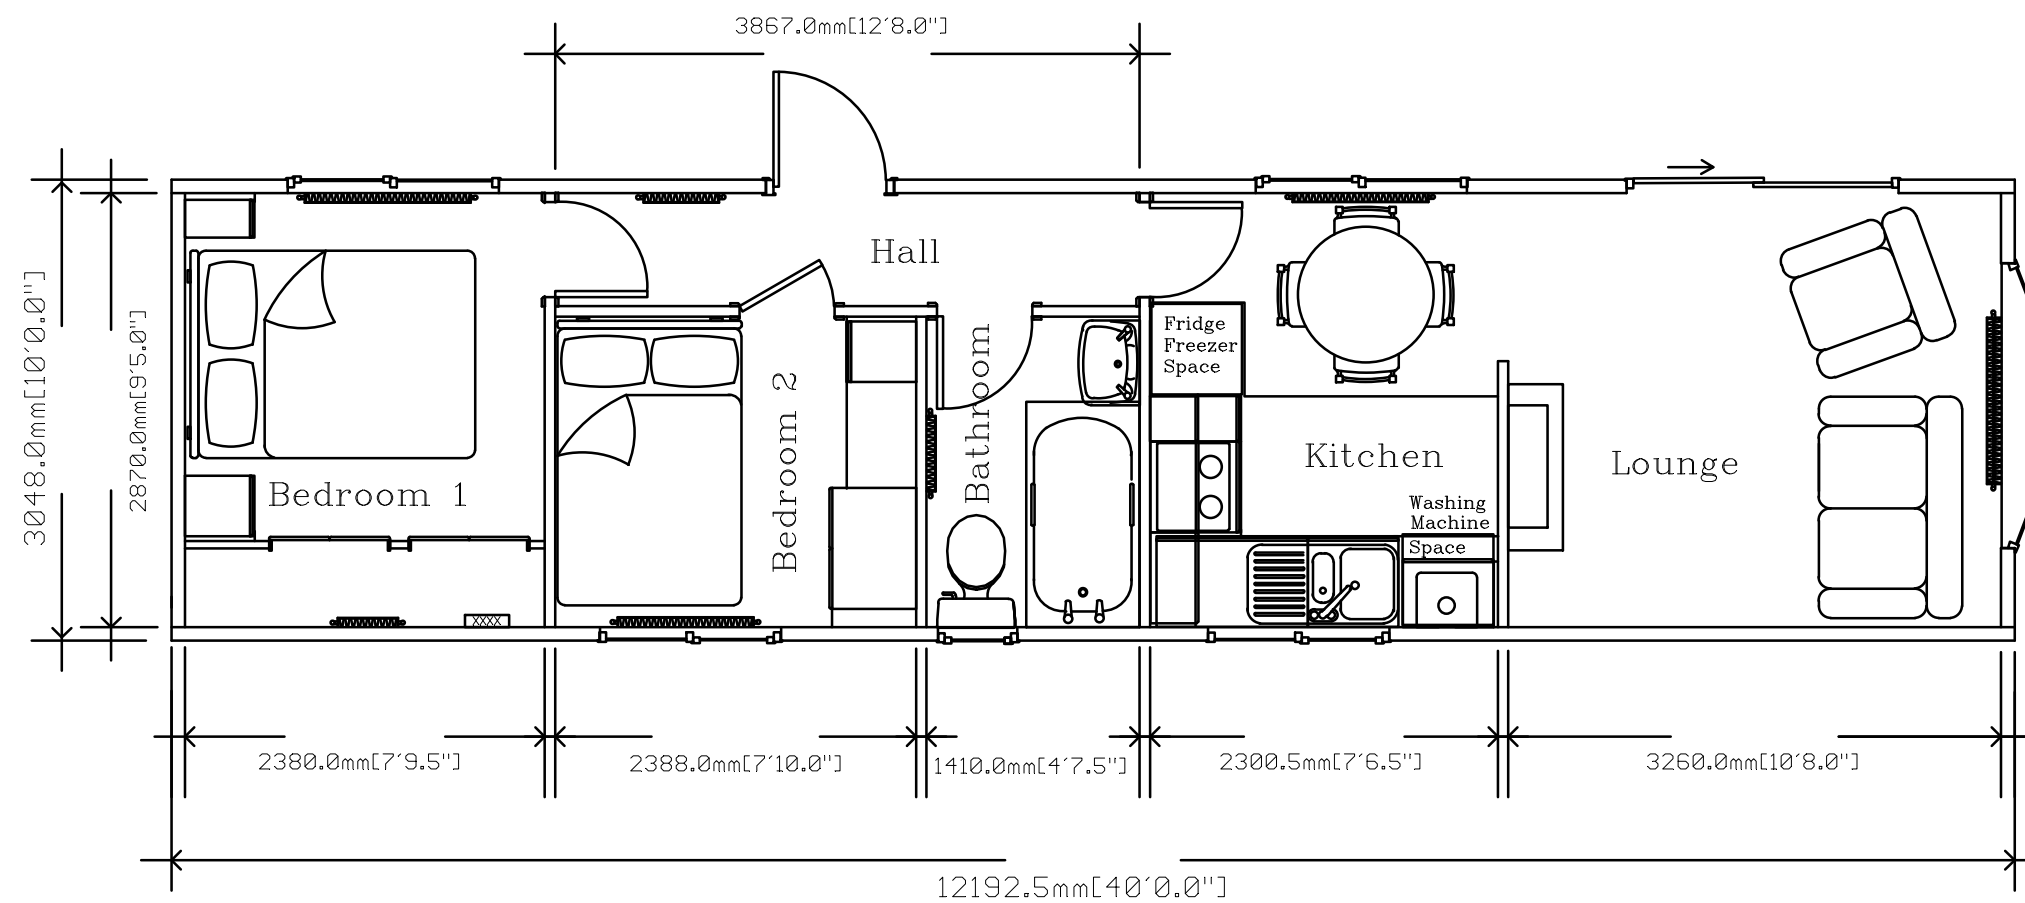

Tredegar

40' x 10'

Note: The Tredegar model is available in a variety of sizes. This is just a sample plan. If you require a plan in a size not listed or a more detailed plan please contact Stately-Albion's sales department on 01495 244472 or email sales@stately-albion.co.uk