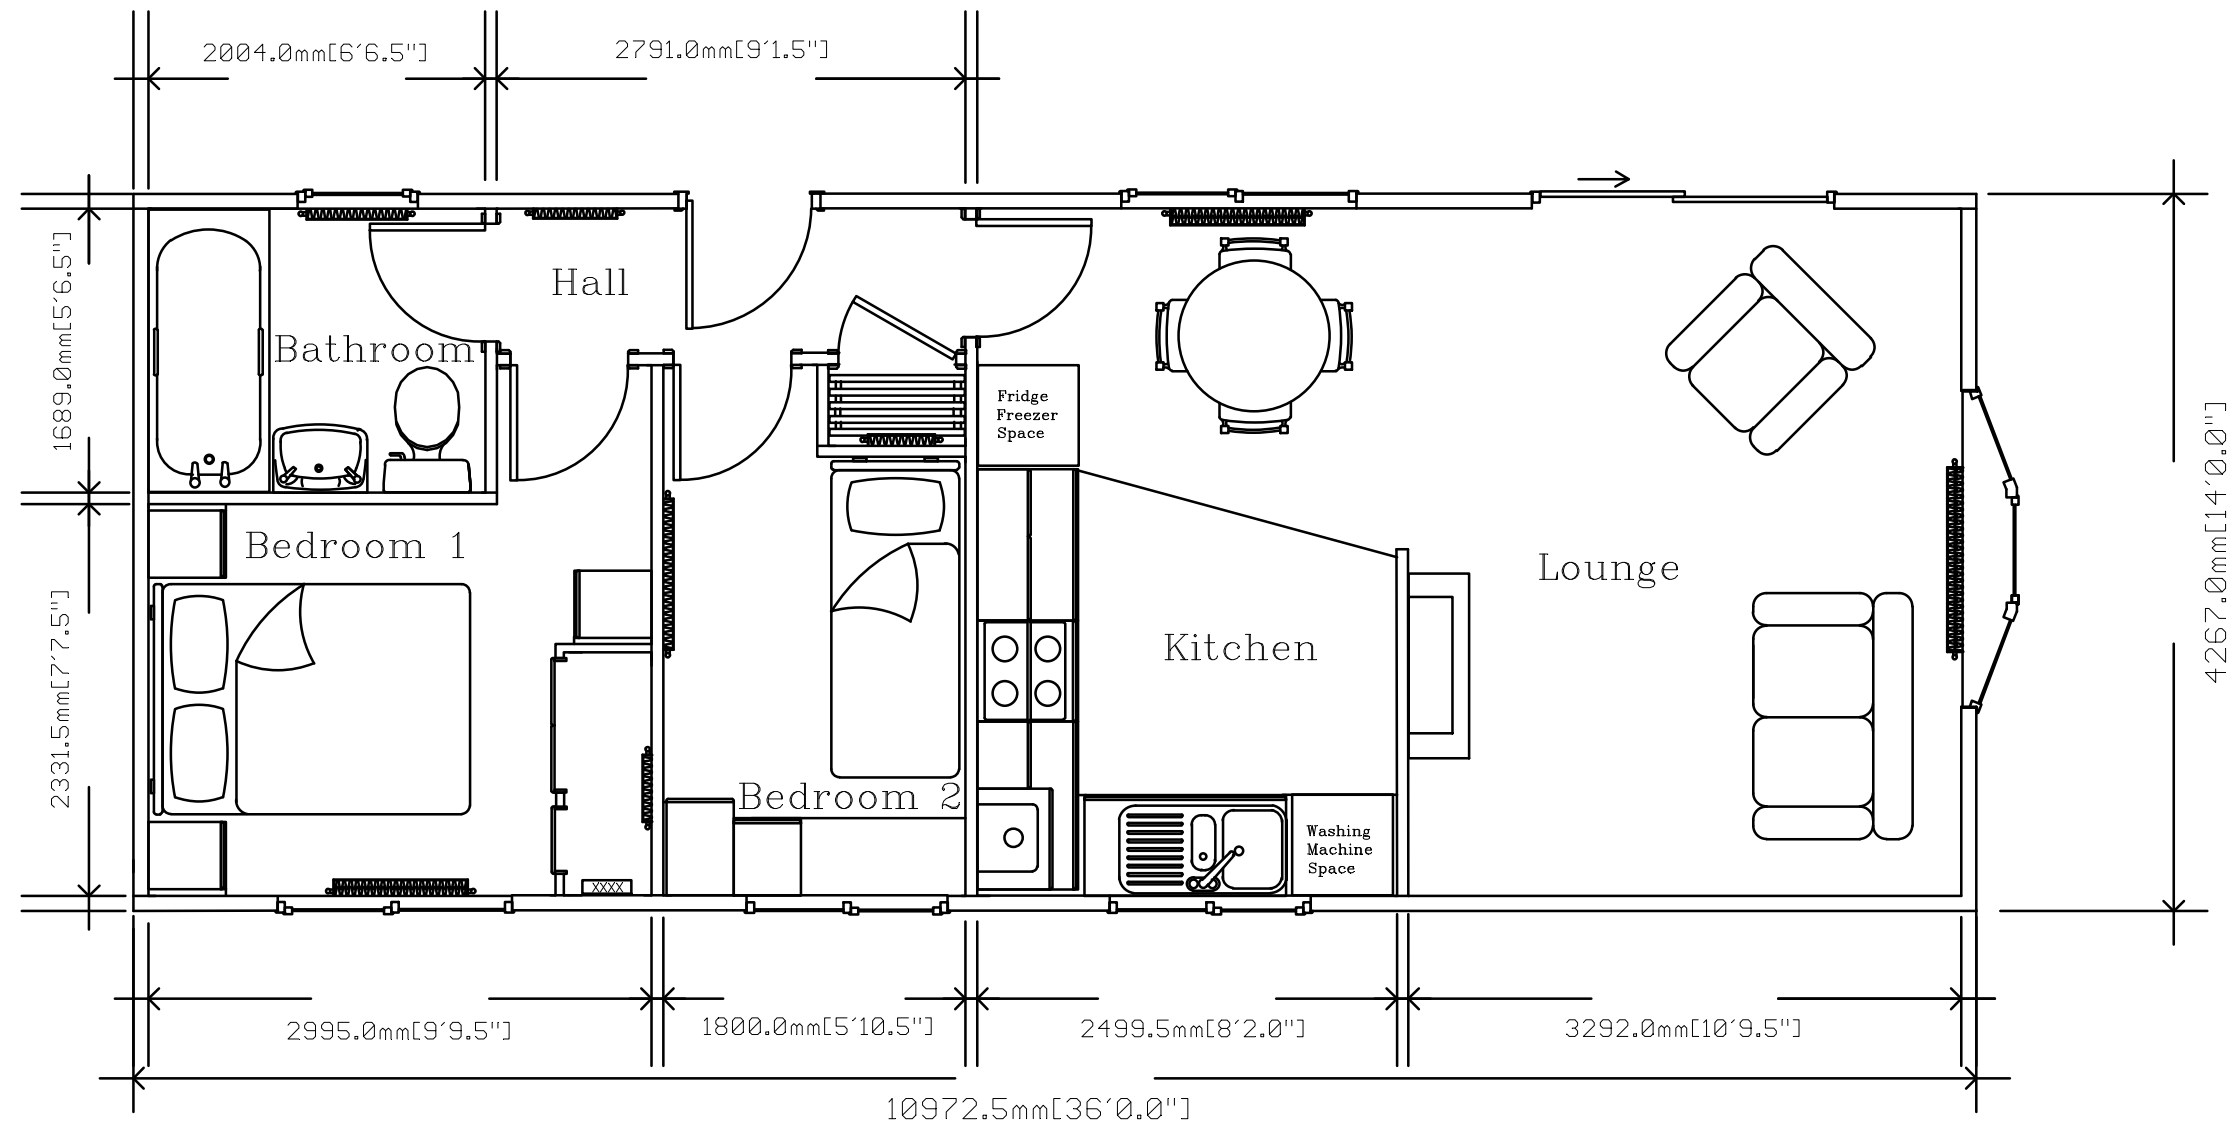

# TREDEGAR

36' x 14'

Note: The Tredegar model is available in a variety of sizes. This is just a sample plan.

If you require a plan in a size not listed or a more detailed plan please contact Stately-Albion's sales department on 01495 244472 or email [sales@stately-albion.co.uk](mailto:sales@stately-albion.co.uk)