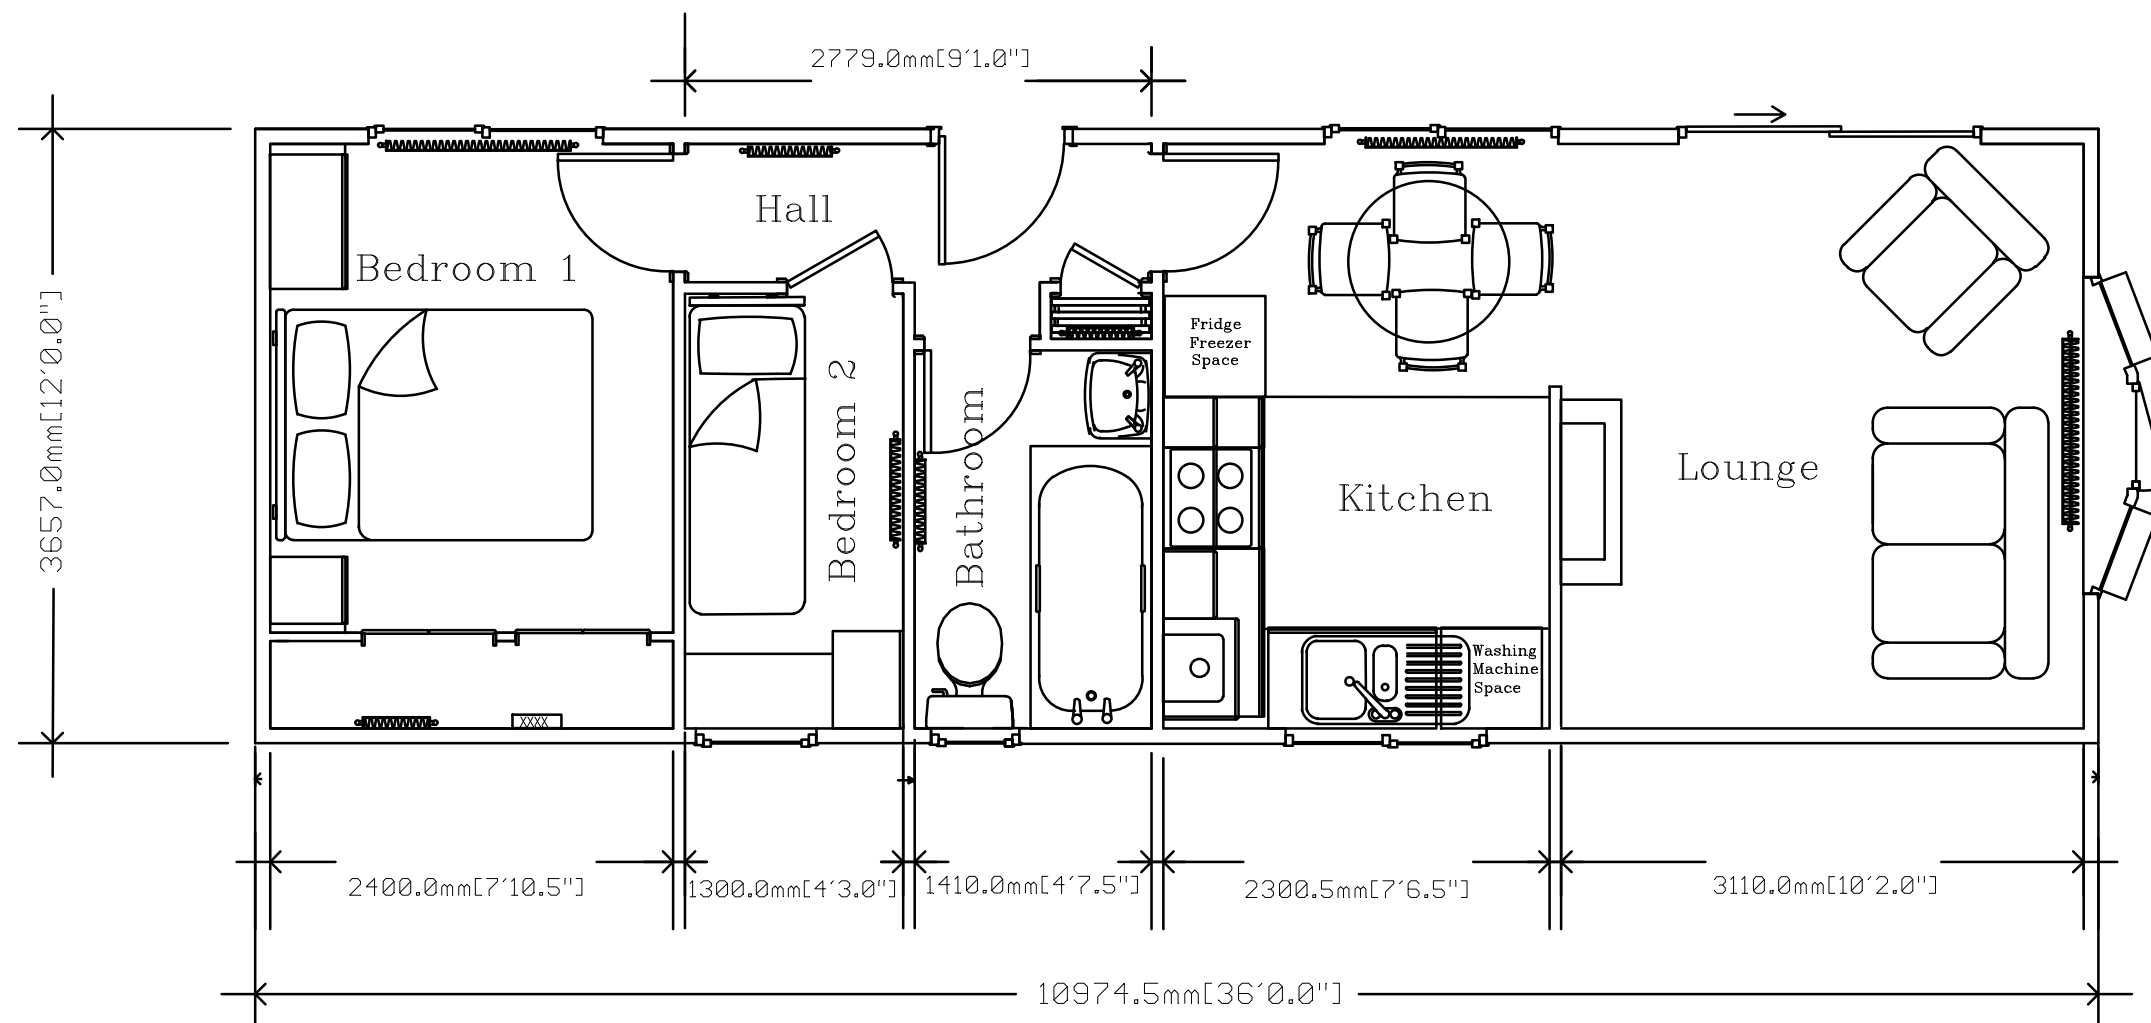

TREDEGAR

36' x 12'

Note: The Tredegar model is available in a variety of sizes. This is just a sample plan.

If you require a plan in a size not listed or a more detailed plan please contact Stately-Albion's sales department on 01495 244472 or email sales@stately-albion.co.uk