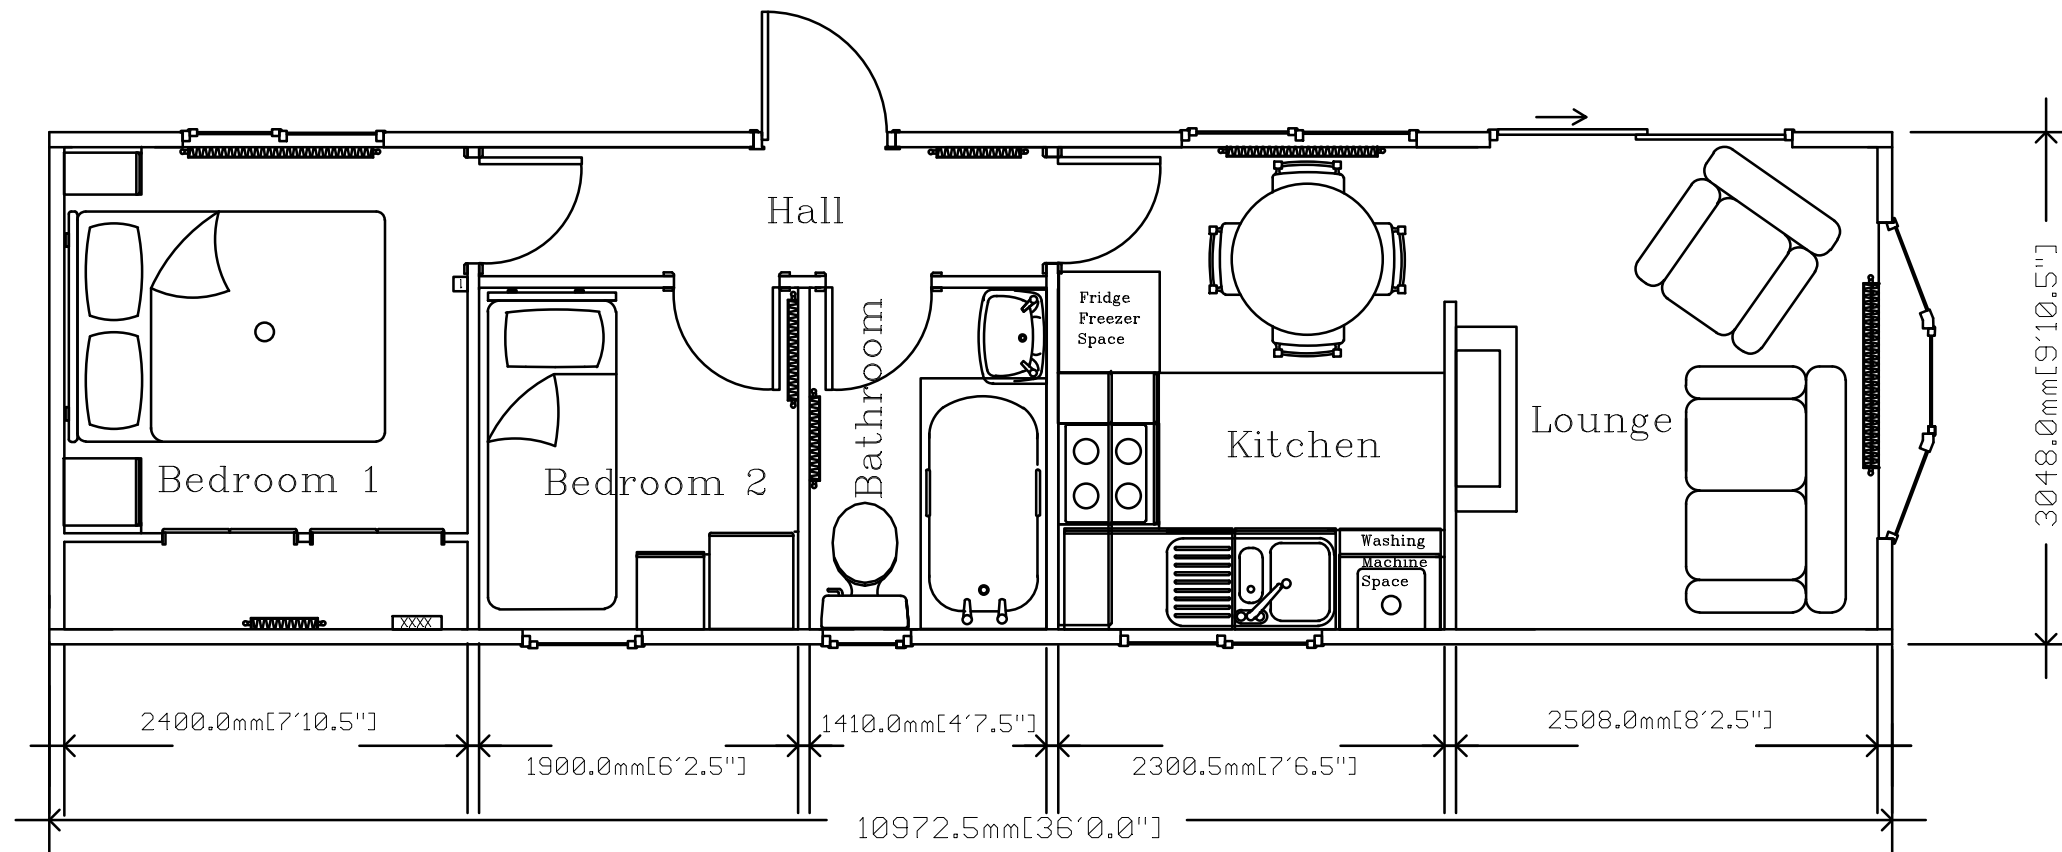

TREDEGAR

36' x 10'

Note: The Tredegar model is available in a variety of sizes. This is just a sample plan.

If you require a plan in a size not listed or a more detailed plan please contact Stately-Albion's sales department on 01495 244472 or email sales@stately-albion.co.uk