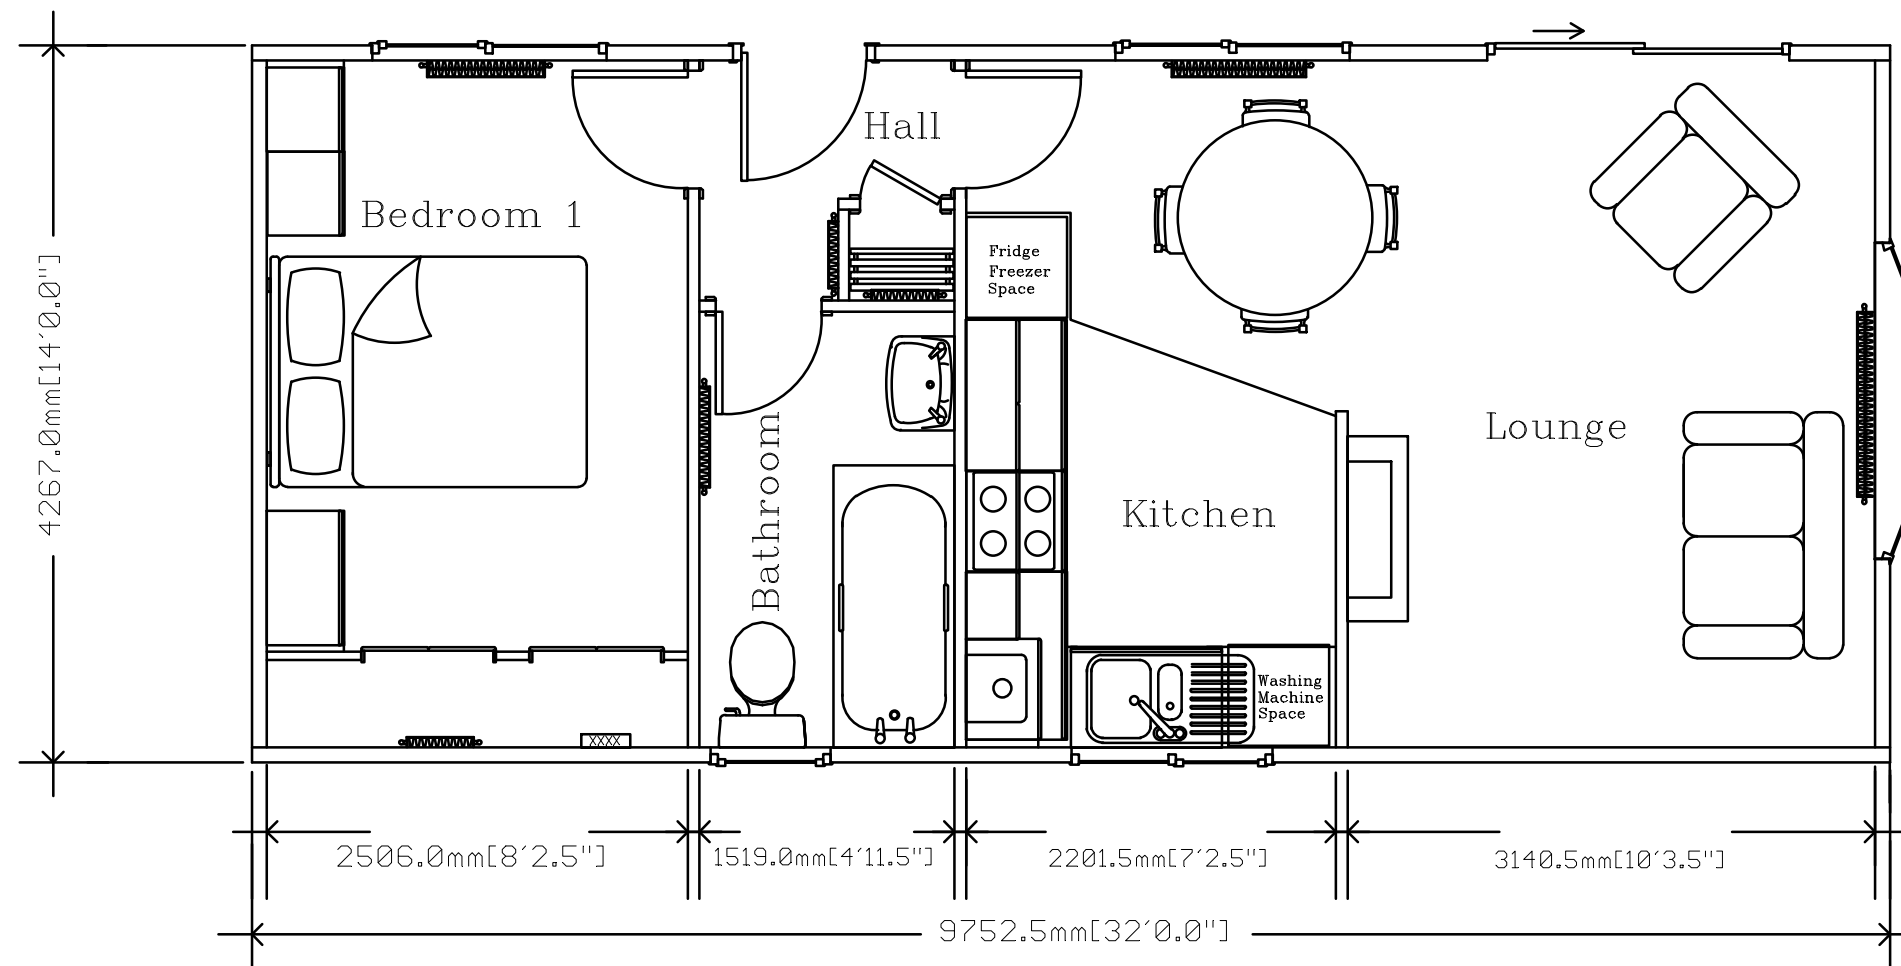

# TREDEGAR

32' x 14'

Note: The Tredegar model is available in a variety of sizes. This is just a sample plan.

If you require a plan in a size not listed or a more detailed plan please contact Stately-Albion's sales department on 01495 244472 or email [sales@stately-albion.co.uk](mailto:sales@stately-albion.co.uk)