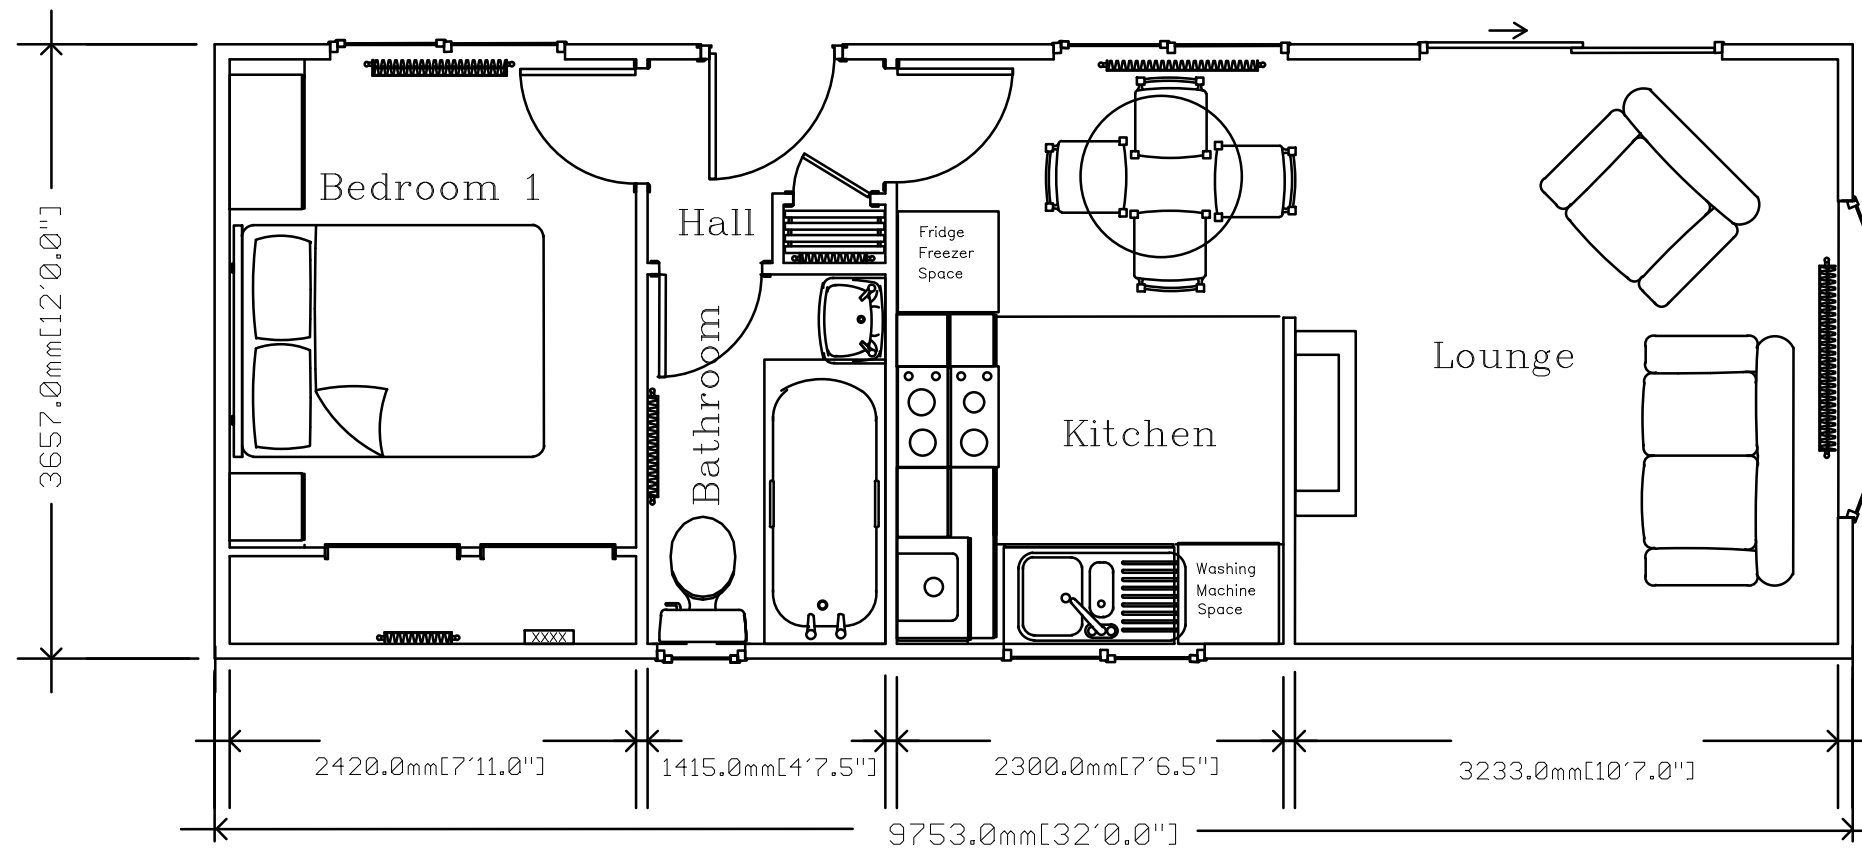

TREDEGAR

32' x 12'

Note: The Tredegar model is available in a variety of sizes. This is just a sample plan.

If you require a plan in a size not listed or a more detailed plan please contact Stately-Albion's sales department on 01495 244472 or email sales@stately-albion.co.uk