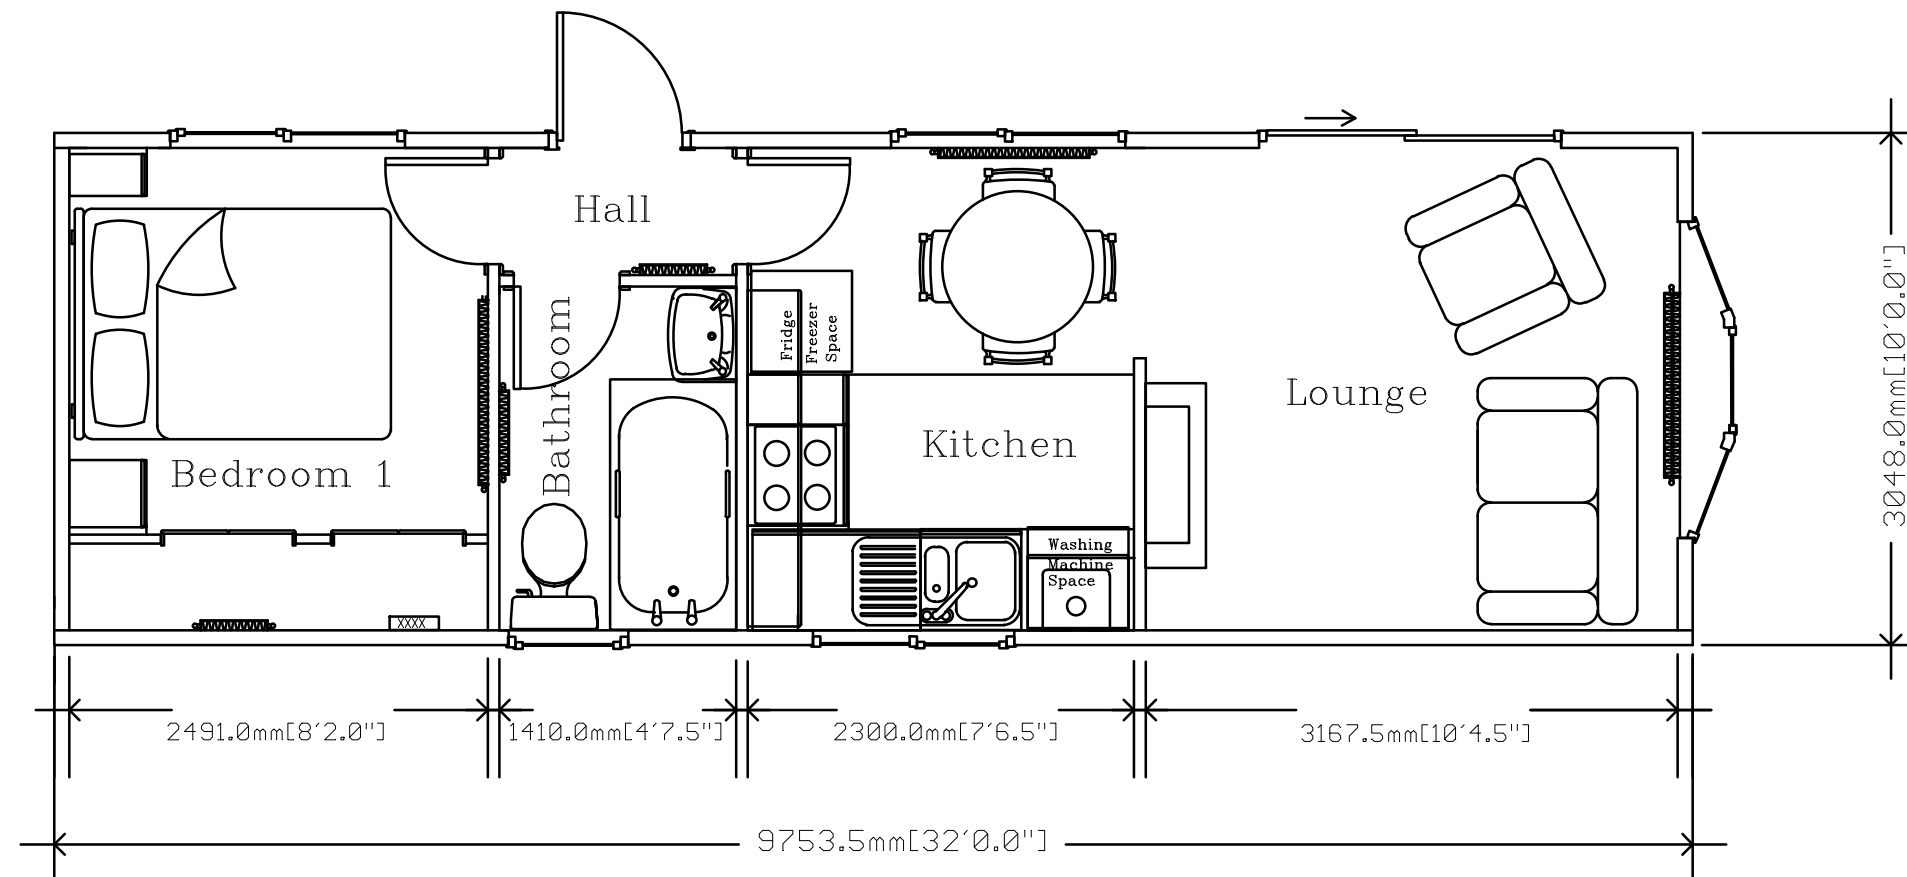

TREDEGAR

32' x 10'

Note: The Tredegar model is available in a variety of sizes. This is just a sample plan.
If you require a plan in a size not listed or a more detailed plan please contact
Stately-Albion's sales department on 01495 244472 or email sales@stately-albion.co.uk