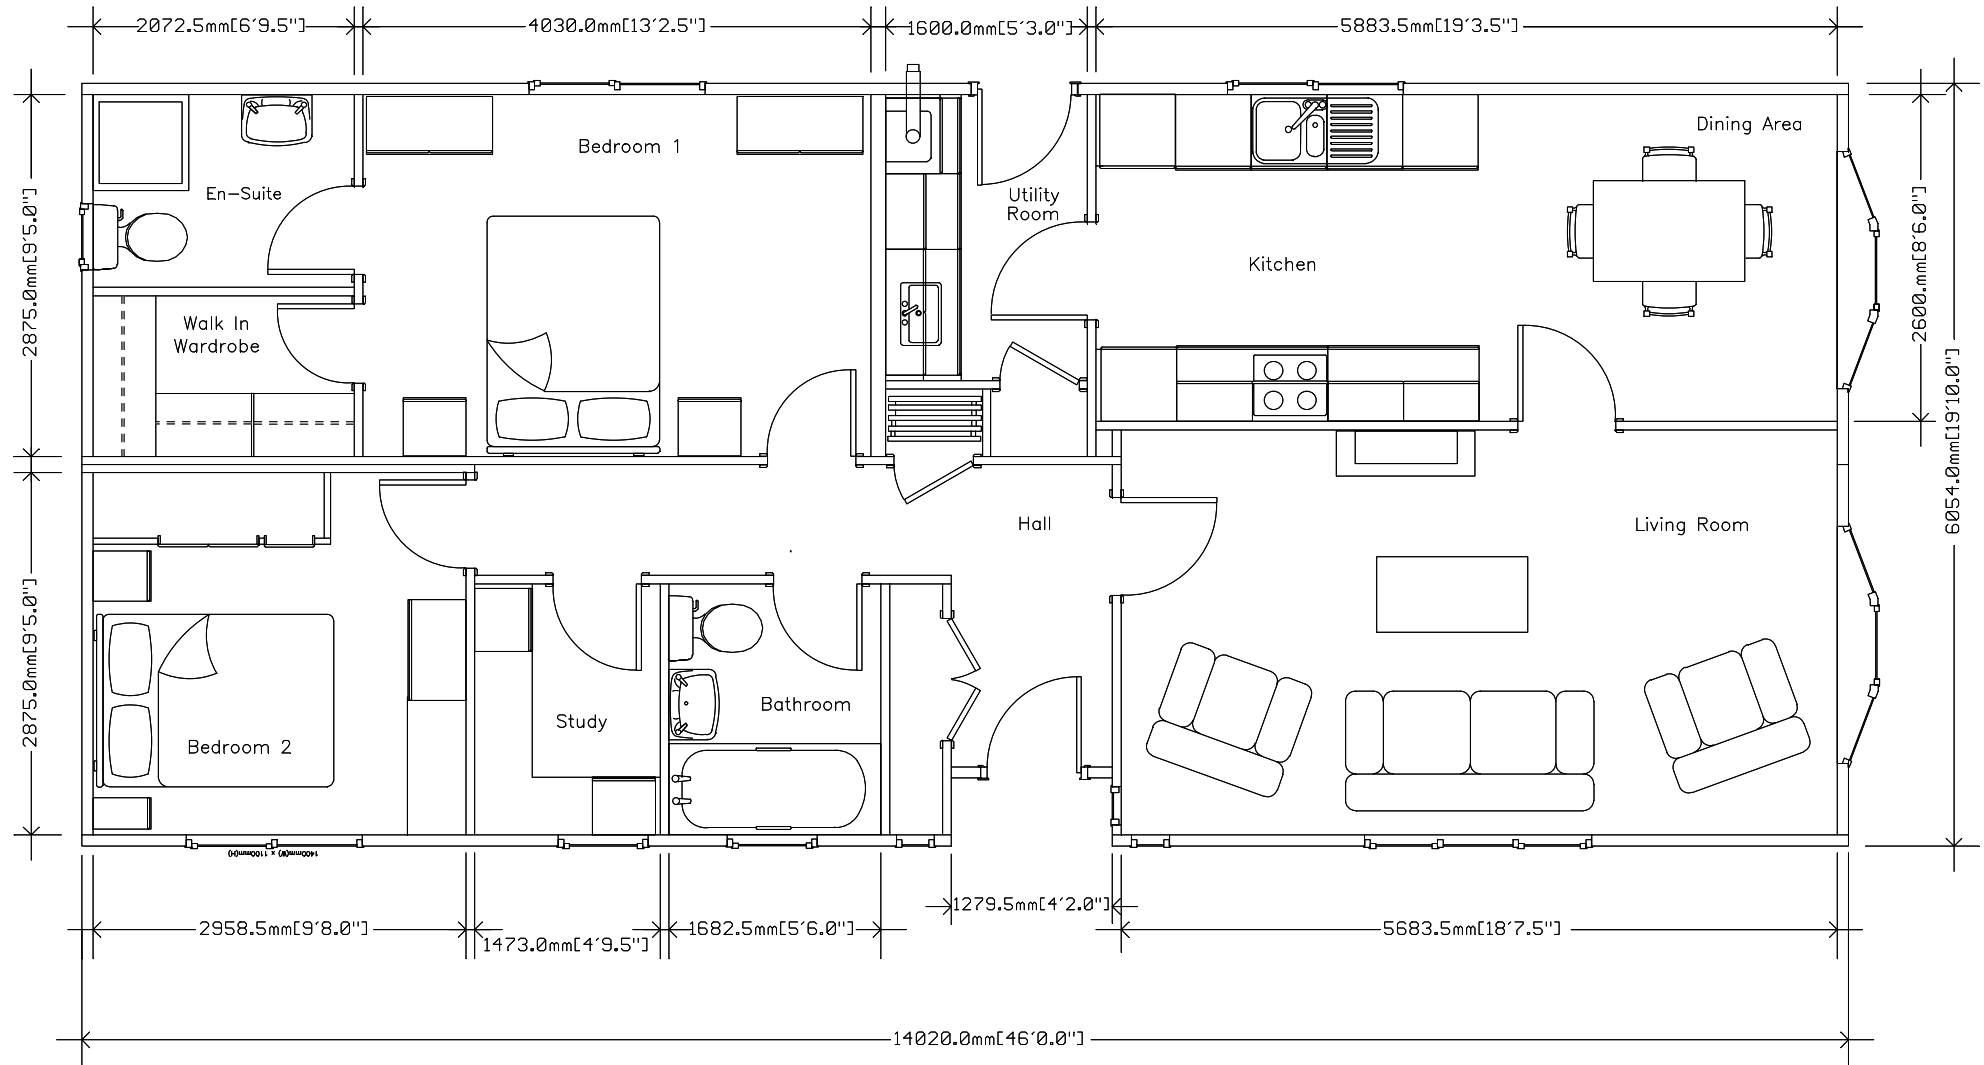

## 46' x 20'

NOTE: THE TREDEGAR CONTEMPORARY RANGE IS AVAILABLE IN A VARIETY OF SIZES. THIS IS JUST A STANDARD SAMPLE PLAN.  
 IF YOU REQUIRE A PLAN IN A SIZE NOT LISTED OR A MORE DETAILED PLAN PLEASE CONTACT  
 STATELY ALBION'S SALES DEPARTMENT ON: 01495 244472 OR EMAIL: [sales@stately-albion.co.uk](mailto:sales@stately-albion.co.uk)