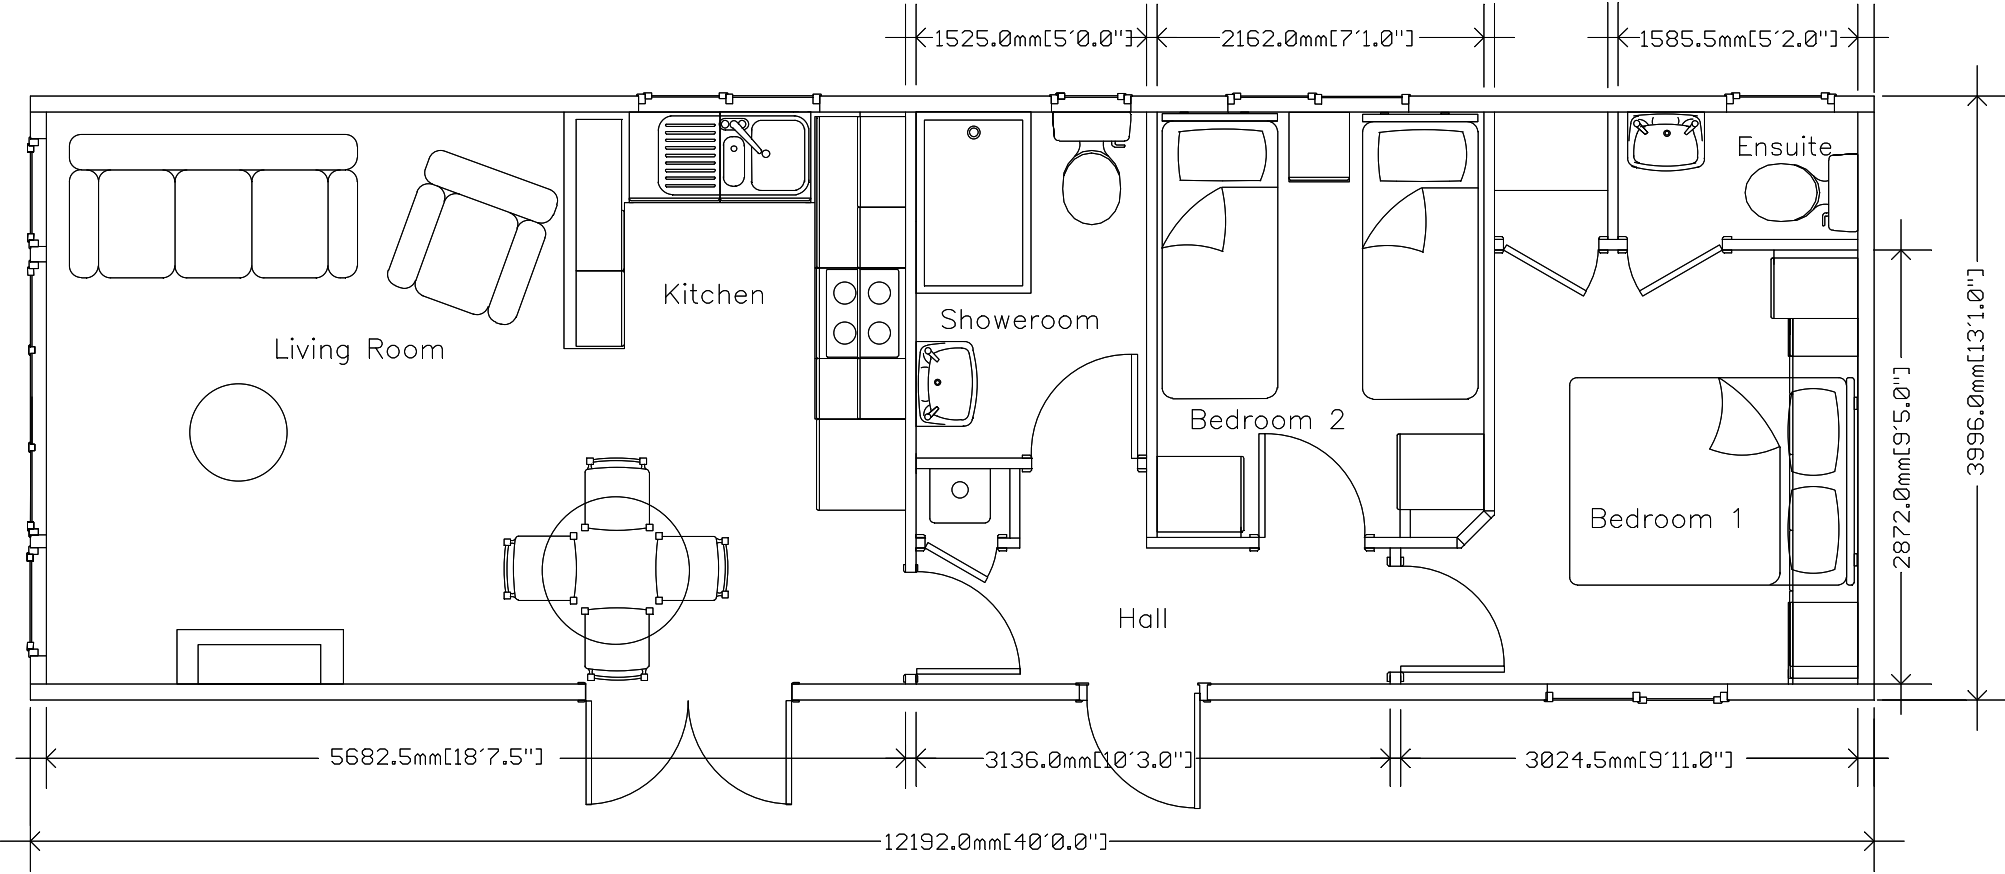

SALISBURY EXECUTIVE

40' x 13'

NOTE: THE SALISBURY EXECUTIVE RANGE IS AVAILABLE IN A VARIETY OF SIZES. THIS IS JUST A STANDARD SAMPLE PLAN.
 IF YOU REQUIRE A PLAN IN A SIZE NOT LISTED OR A MORE DETAILED PLAN PLEASE CONTACT
 STATELY ALBION'S SALES DEPARTMENT ON: 01495 244472 OR EMAIL: sales@stately-albion.co.uk