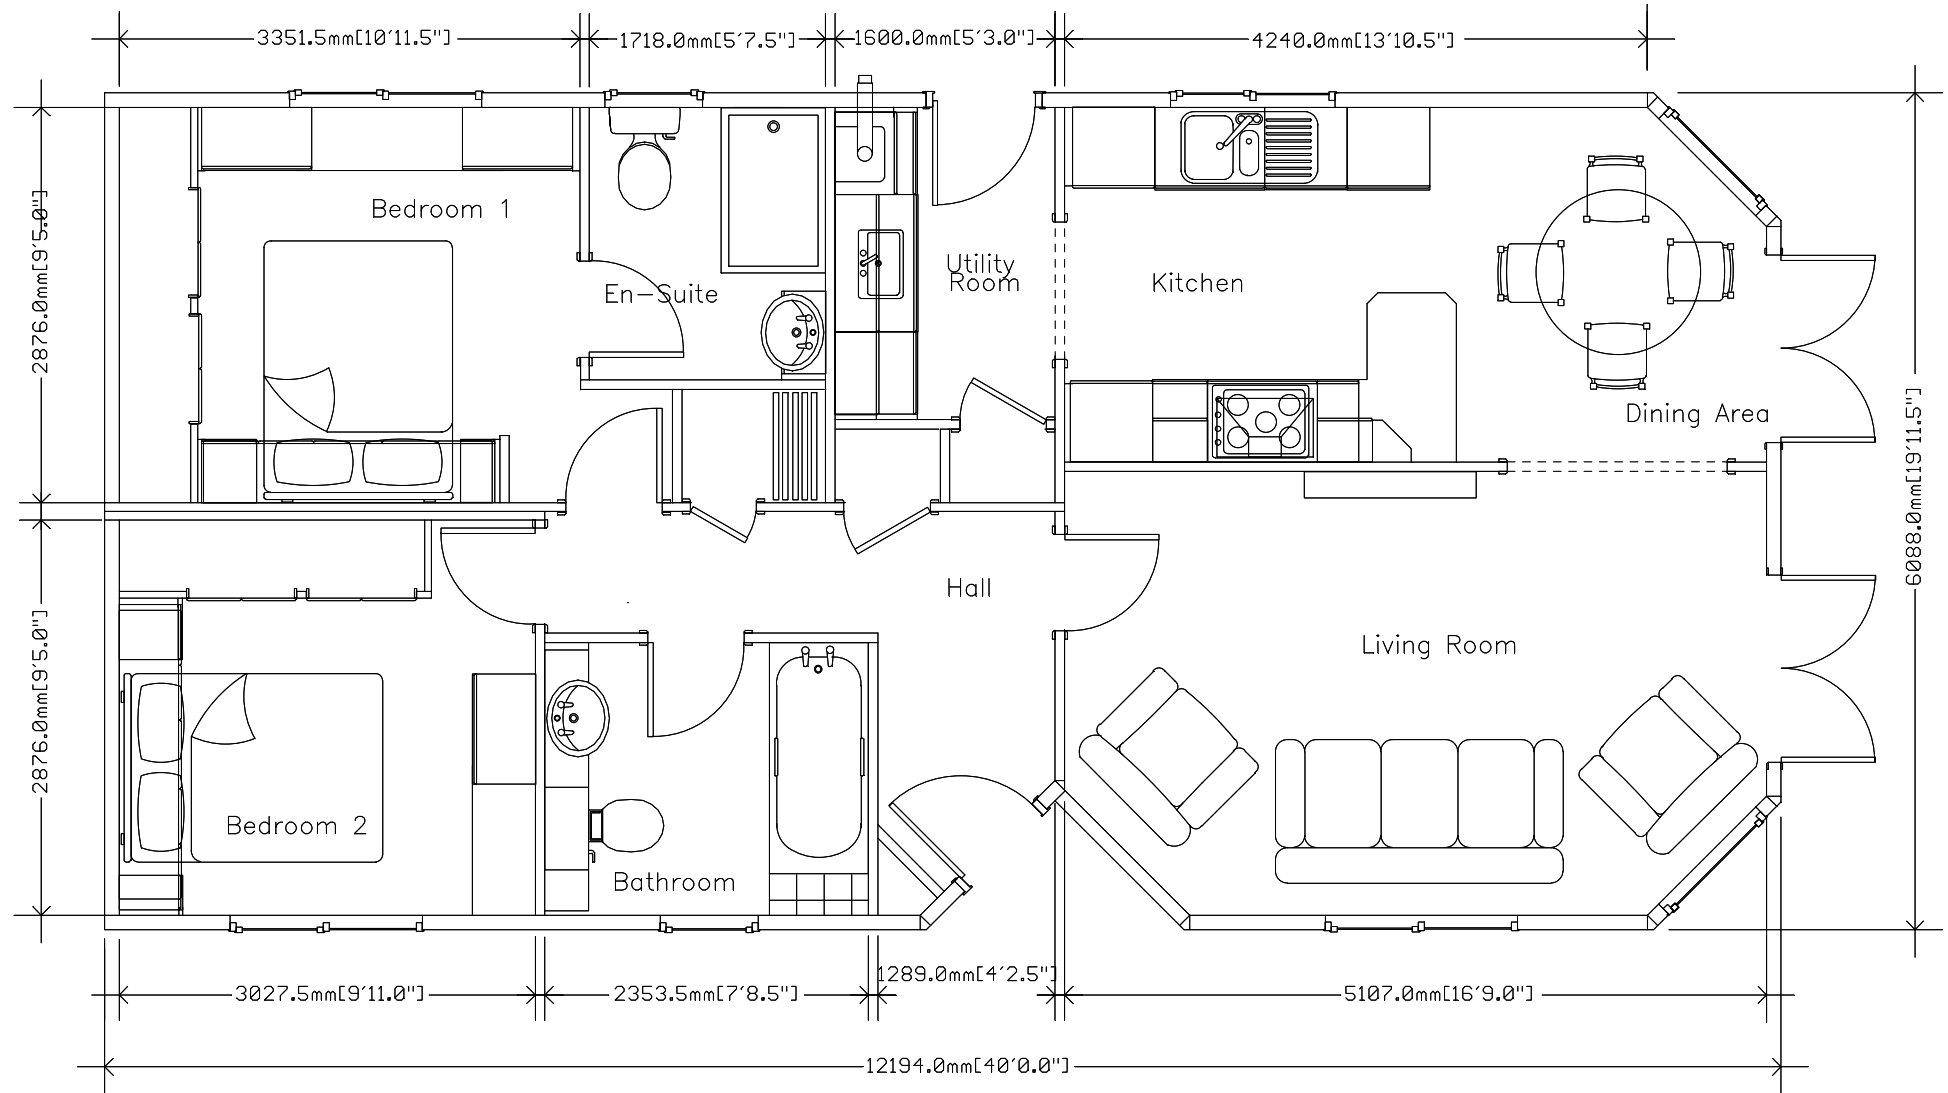

THE HOLYROOD

40' x 20'

NOTE: THE HOLYROOD RANGE IS AVAILABLE IN A VARIETY OF SIZES. THIS IS JUST A STANDARD SAMPLE PLAN.
 IF YOU REQUIRE A PLAN IN A SIZE NOT LISTED OR A MORE DETAILED PLAN PLEASE CONTACT
 STATELY ALBION'S SALES DEPARTMENT ON: 01495 244472 OR EMAIL: sales@stately-albion.co.uk