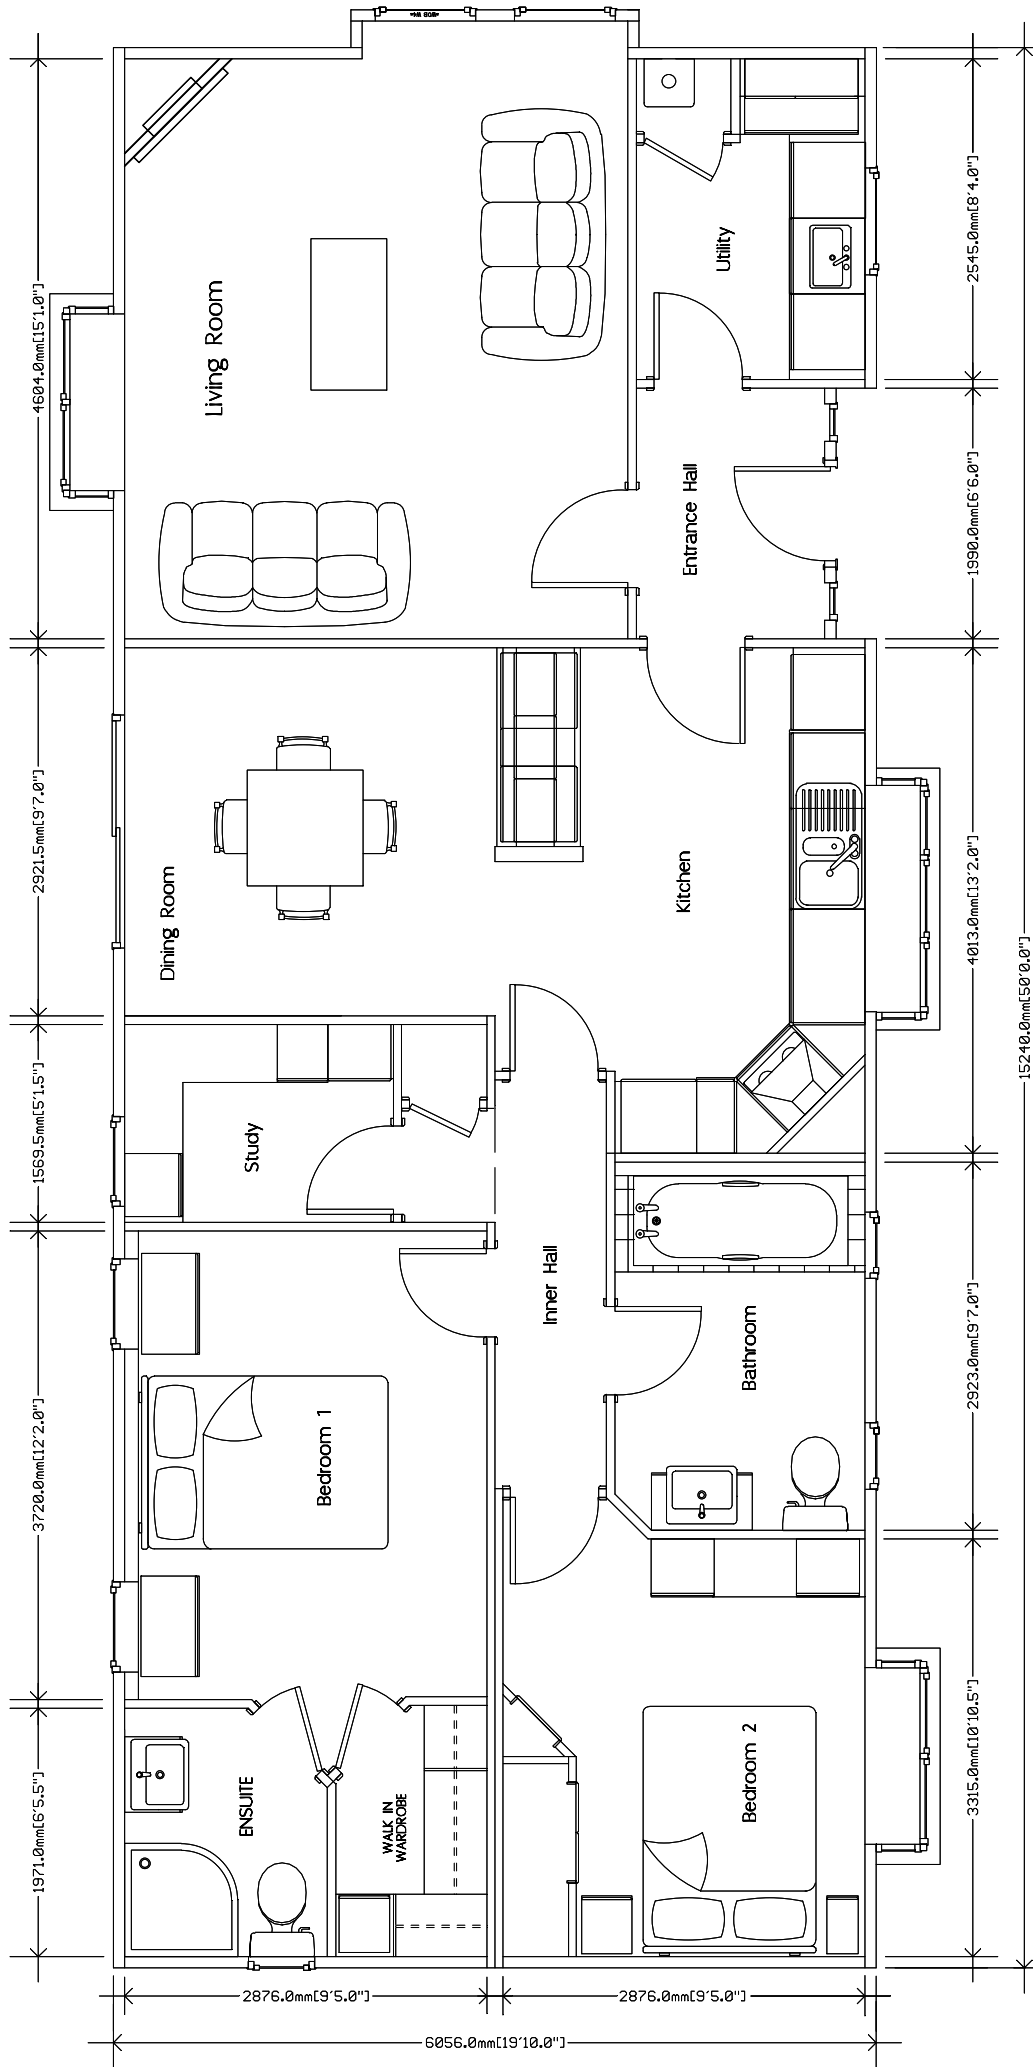

THE WOBURN

50' x 20'

**STATELY
ALBION
LTD**

NOTE: THE WOBURN RANGE IS AVAILABLE IN A VARIETY OF SIZES. THIS IS JUST A STANDARD SAMPLE PLAN. IF YOU REQUIRE A PLAN IN A SIZE NOT LISTED OR A MORE DETAILED PLAN PLEASE CONTACT STATELY ALBIONS SALES DEPARTMENT ON 01495 244472 OR EMAIL: sales@stately-albion.co.uk