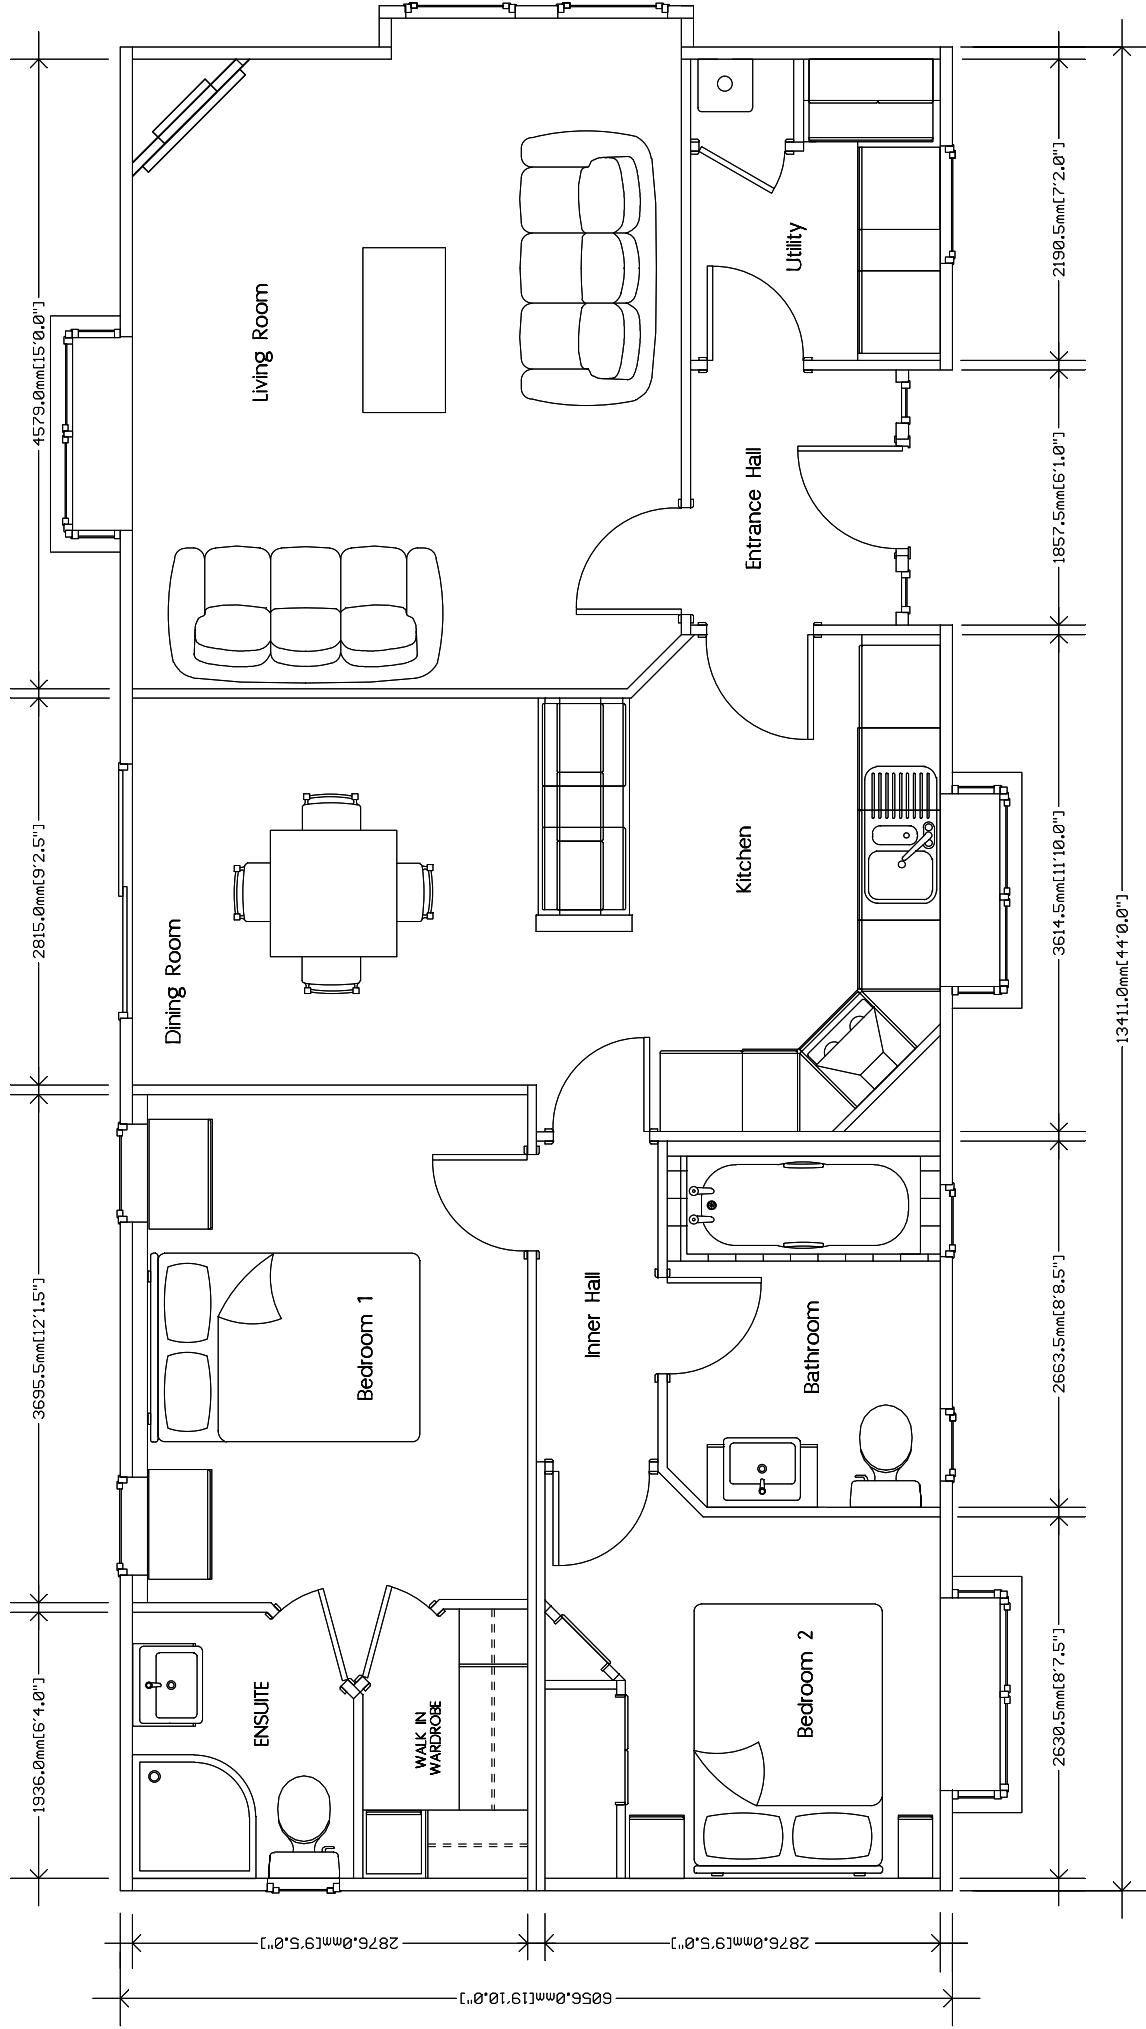

THE WOBURN

44' x 20'

**STATELY
ALBION
LTD**

NOTE: THE WOBURN RANGE IS AVAILABLE IN A VARIETY OF SIZES. THIS IS JUST A STANDARD SAMPLE PLAN. IF YOU REQUIRE A PLAN IN A SIZE NOT LISTED OR A MORE DETAILED PLAN PLEASE CONTACT STATELY ALBIONS SALES DEPARTMENT ON 01495 244472 OR EMAIL: sales@stately-albion.co.uk