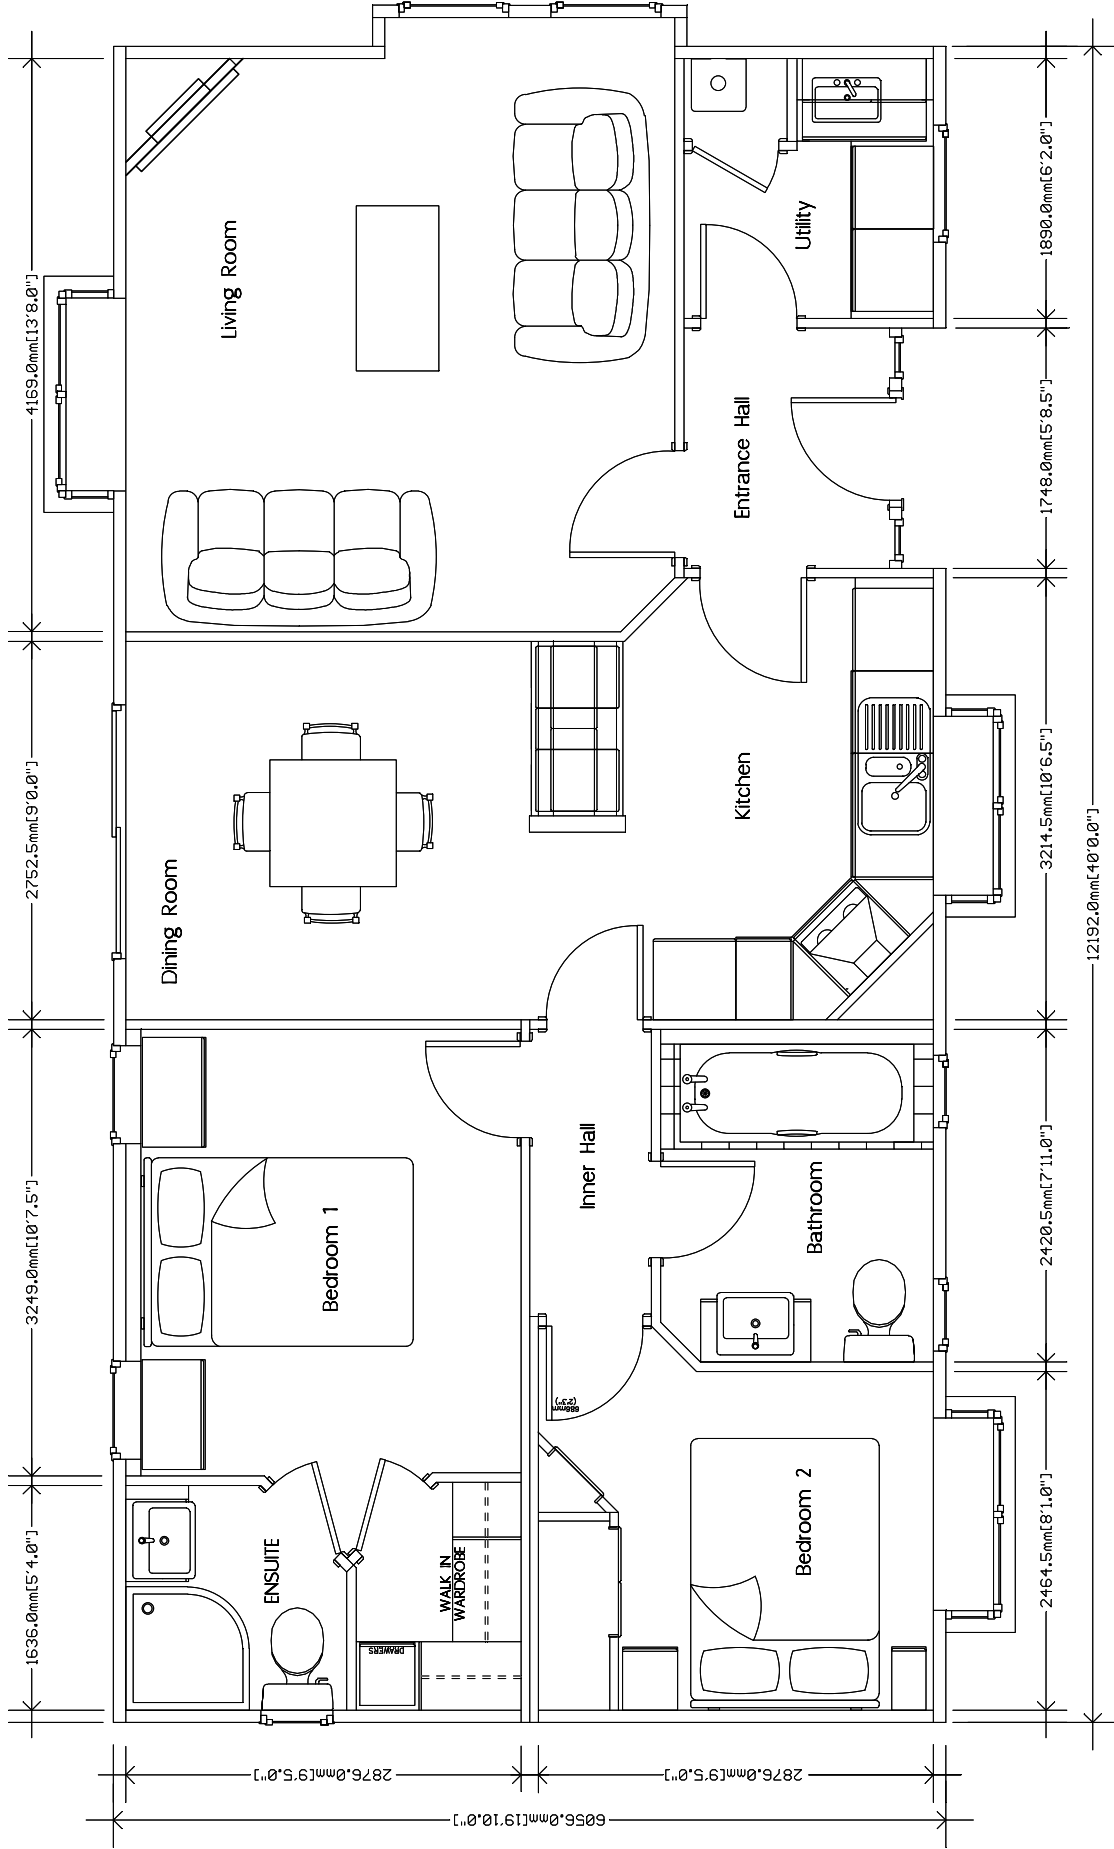

THE WOBURN

40' x 20'

**STATELY
ALBION
LTD**

NOTE: THE WOBURN RANGE IS AVAILABLE IN A VARIETY OF SIZES. THIS IS JUST A STANDARD SAMPLE PLAN. IF YOU REQUIRE A PLAN IN A SIZE NOT LISTED OR A MORE DETAILED PLAN PLEASE CONTACT STATELY ALBIONS SALES DEPARTMENT ON 01495 244472 OR EMAIL: sales@stately-albion.c.uk