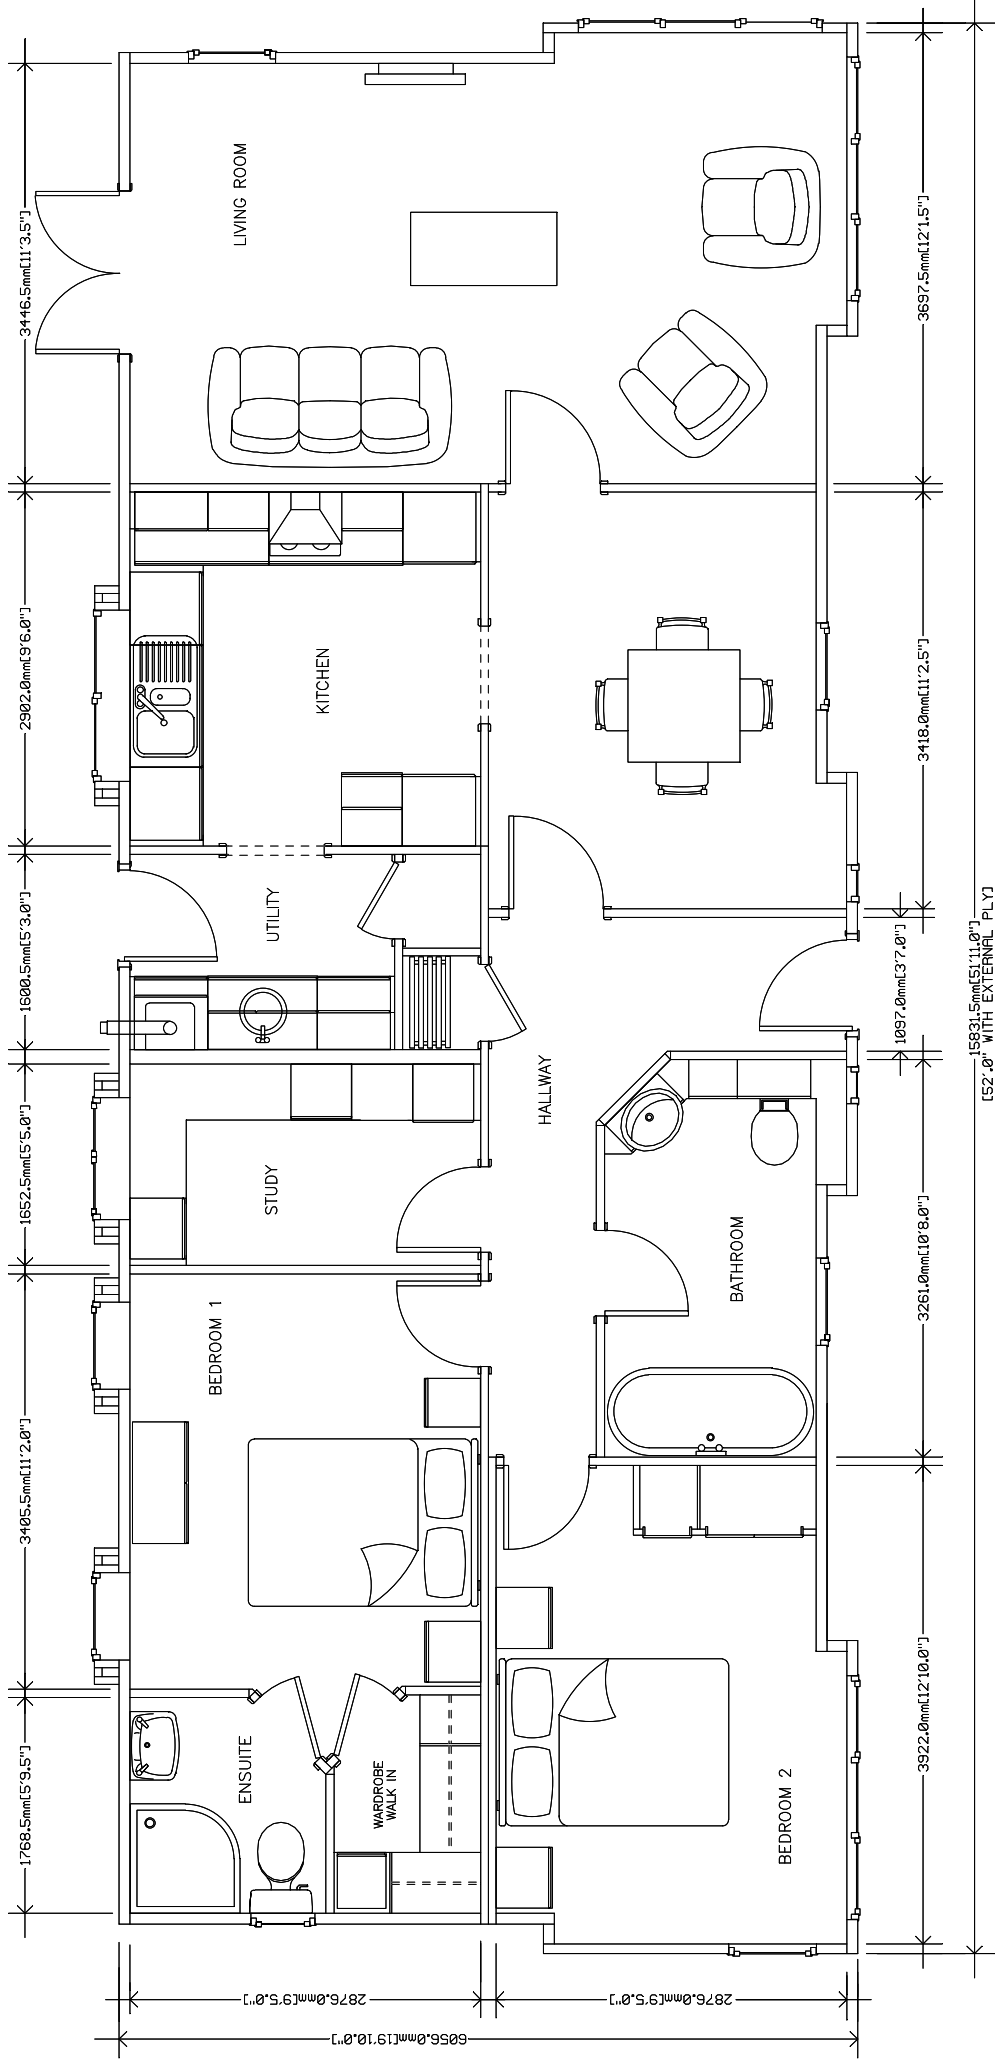

THE WENTWOOD

52' x 20' (WITH STUDY)

NOTE: THE WENTWOOD RANGE IS AVAILABLE IN A VARIETY OF SIZES. THIS IS JUST A STANDARD SAMPLE PLAN. IF YOU REQUIRE A PLAN IN A SIZE NOT LISTED OR A MORE DETAILED PLAN PLEASE CONTACT STATELY ALBIONS SALES DEPARTMENT ON 01495 244472 OR EMAIL: sales@stately-albion.co.uk