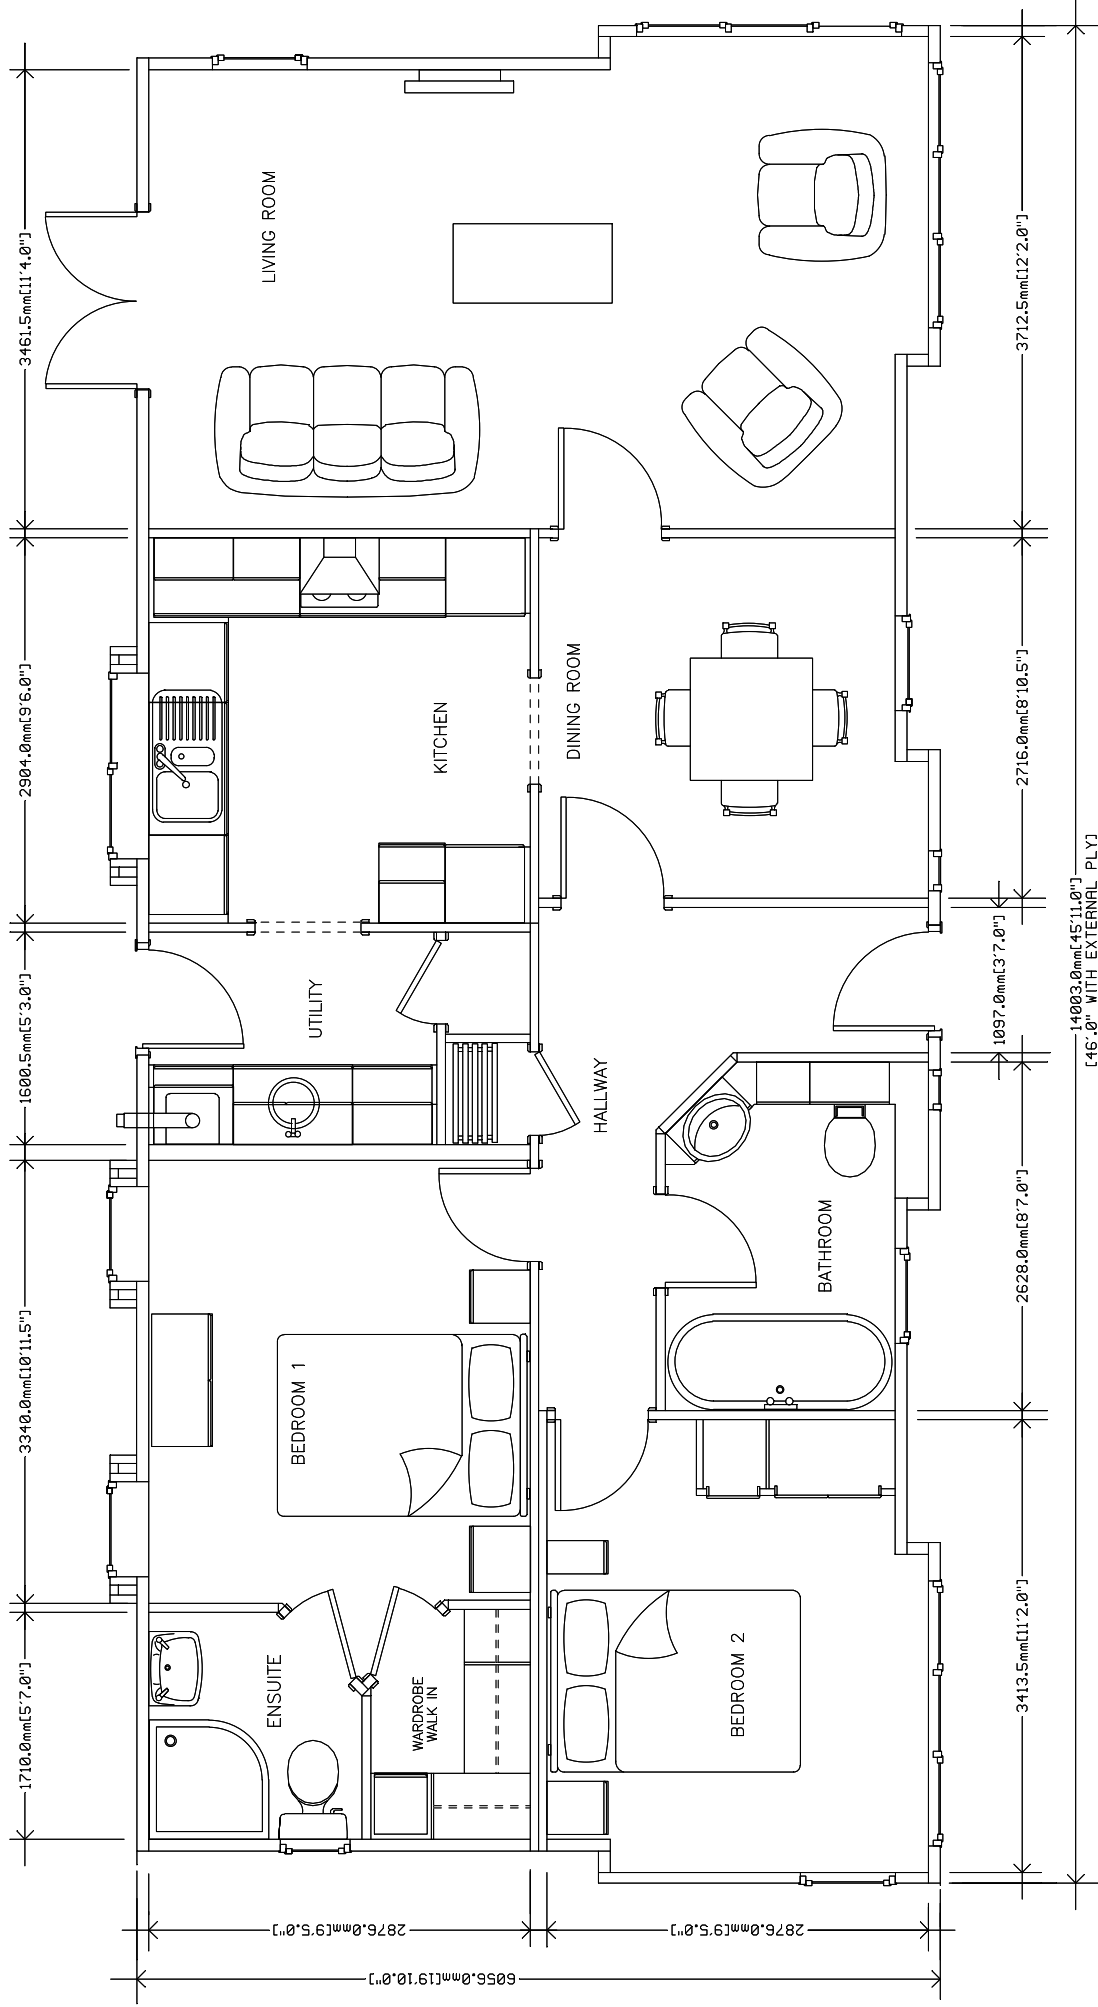

THE WENTWOOD

46' x 20'

NOTE: THE WENTWOOD RANGE IS AVAILABLE IN A VARIETY OF SIZES. THIS IS JUST A STANDARD SAMPLE PLAN. IF YOU REQUIRE A PLAN IN A SIZE NOT LISTED OR A MORE DETAILED PLAN PLEASE CONTACT STATELY ALBIONS SALES DEPARTMENT ON 01495 244472 OR EMAIL: sales@stately-albion.c.uk