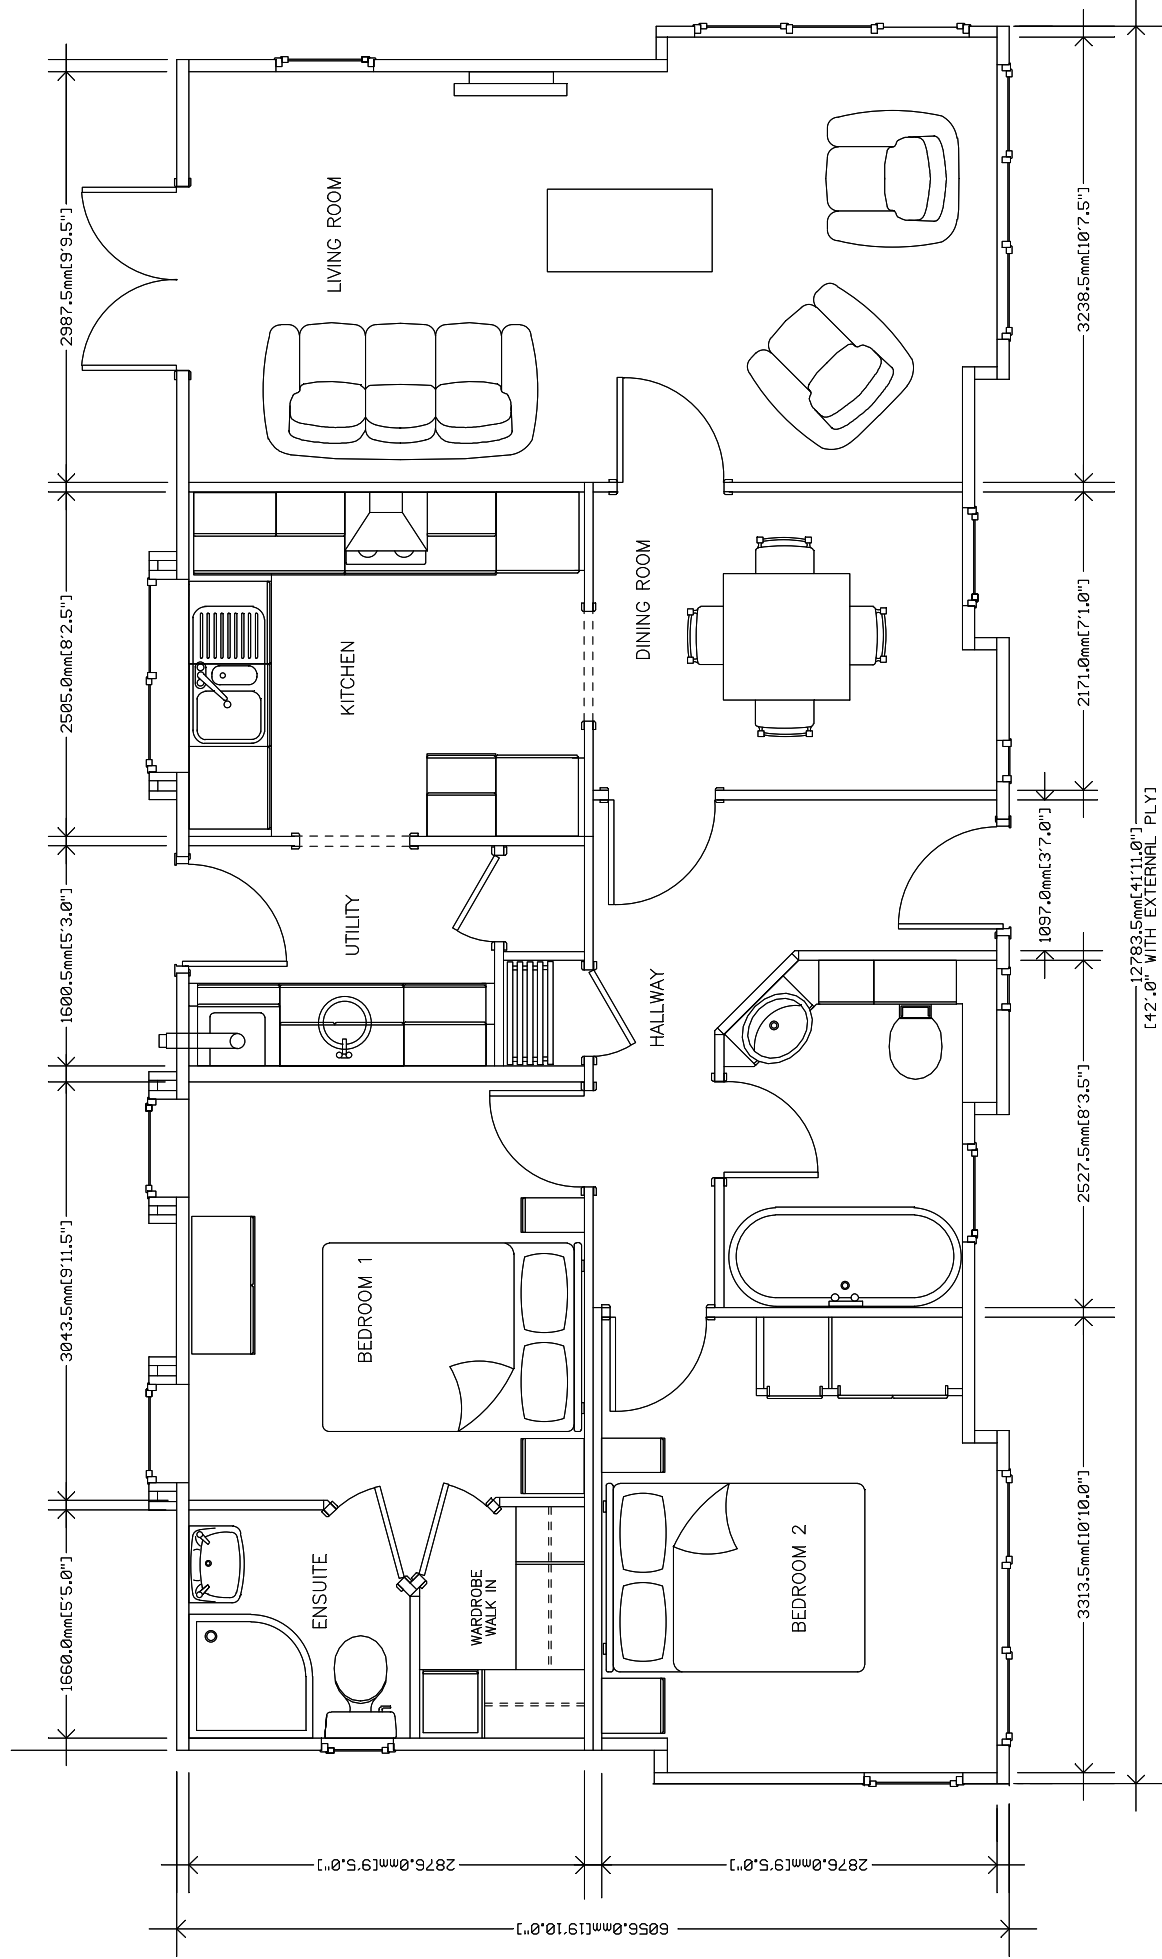

# THE WENTWOOD

## 42' x 20'

**STATELY  
ALBION  
LTD**

NOTE: THE WENTWOOD RANGE IS AVAILABLE IN A VARIETY OF SIZES. THIS IS JUST A STANDARD SAMPLE PLAN. IF YOU REQUIRE A PLAN IN A SIZE NOT LISTED OR A MORE DETAILED PLAN PLEASE CONTACT STATELY ALBIONS SALES DEPARTMENT ON 01495 244472 OR EMAIL: sales@stately-albion.c.uk