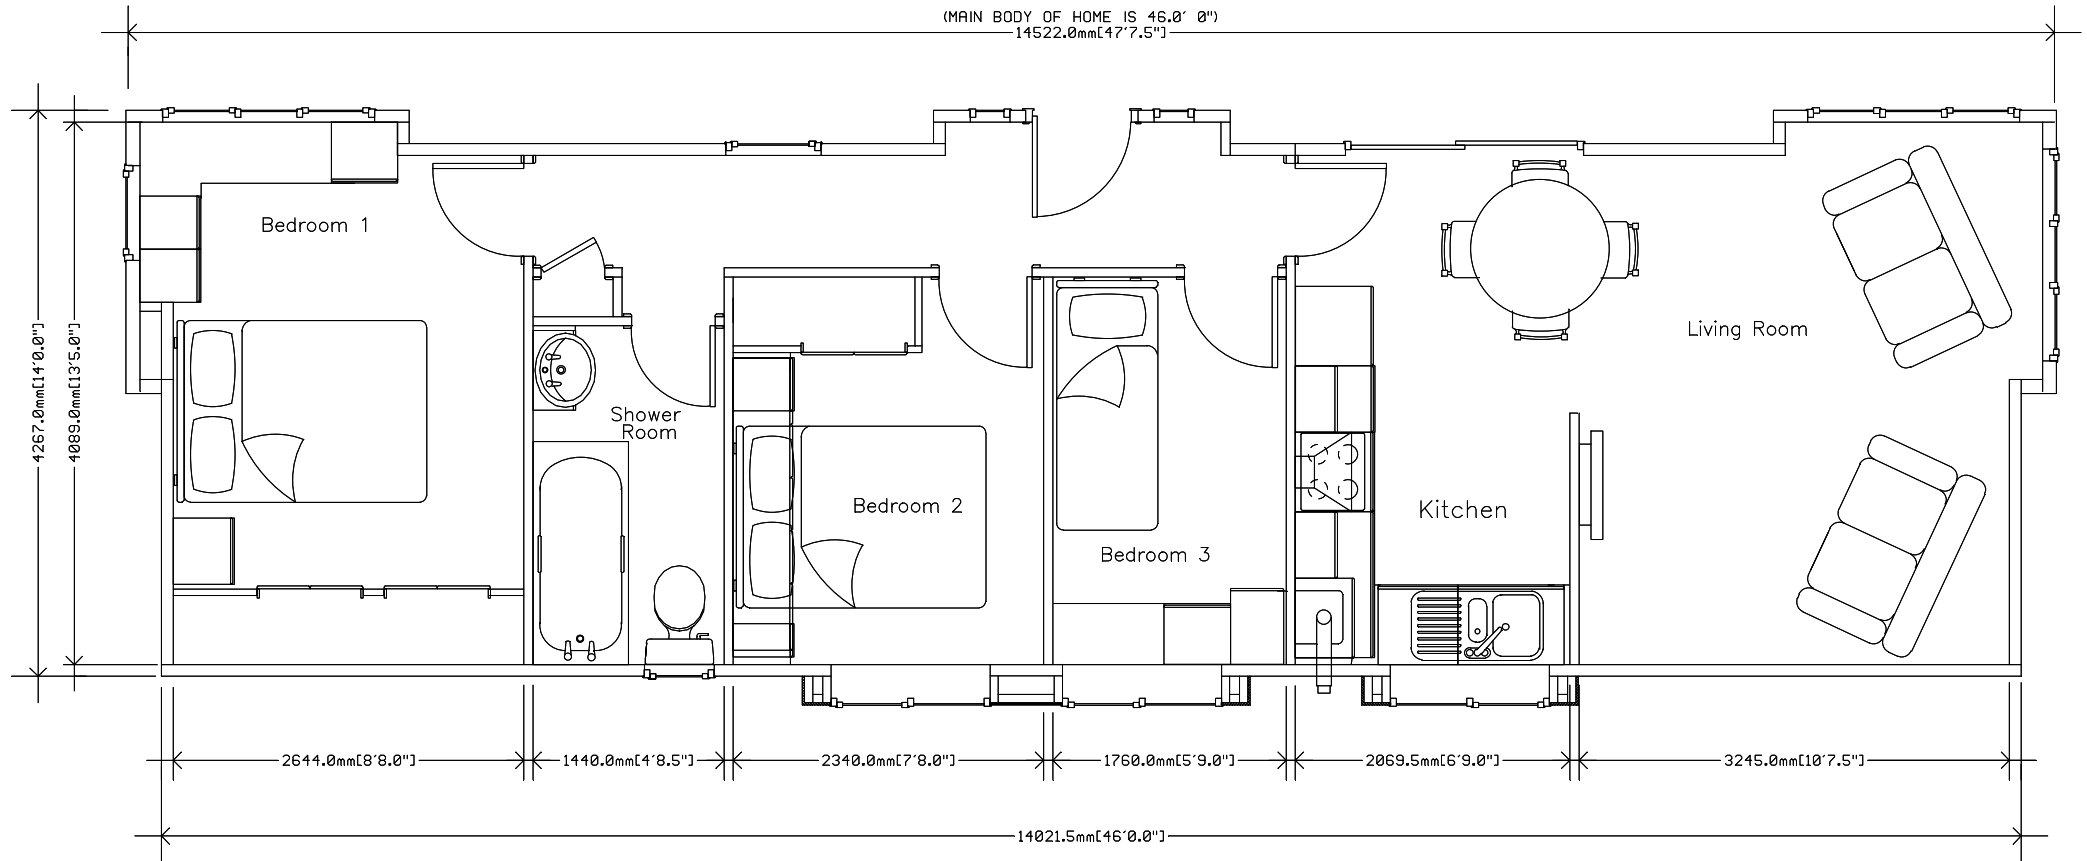

THE WENTWOOD SINGLE

46' x 14'

NOTE: THE WENTWOOD RANGE IS AVAILABLE IN A VARIETY OF SIZES. THIS IS JUST A STANDARD SAMPLE PLAN.
IF YOU REQUIRE A PLAN IN A SIZE NOT LISTED OR A MORE DETAILED PLAN PLEASE CONTACT
STATELY ALBION'S SALES DEPARTMENT ON: 01495 244472 OR EMAIL: sales@stately-albion.co.uk