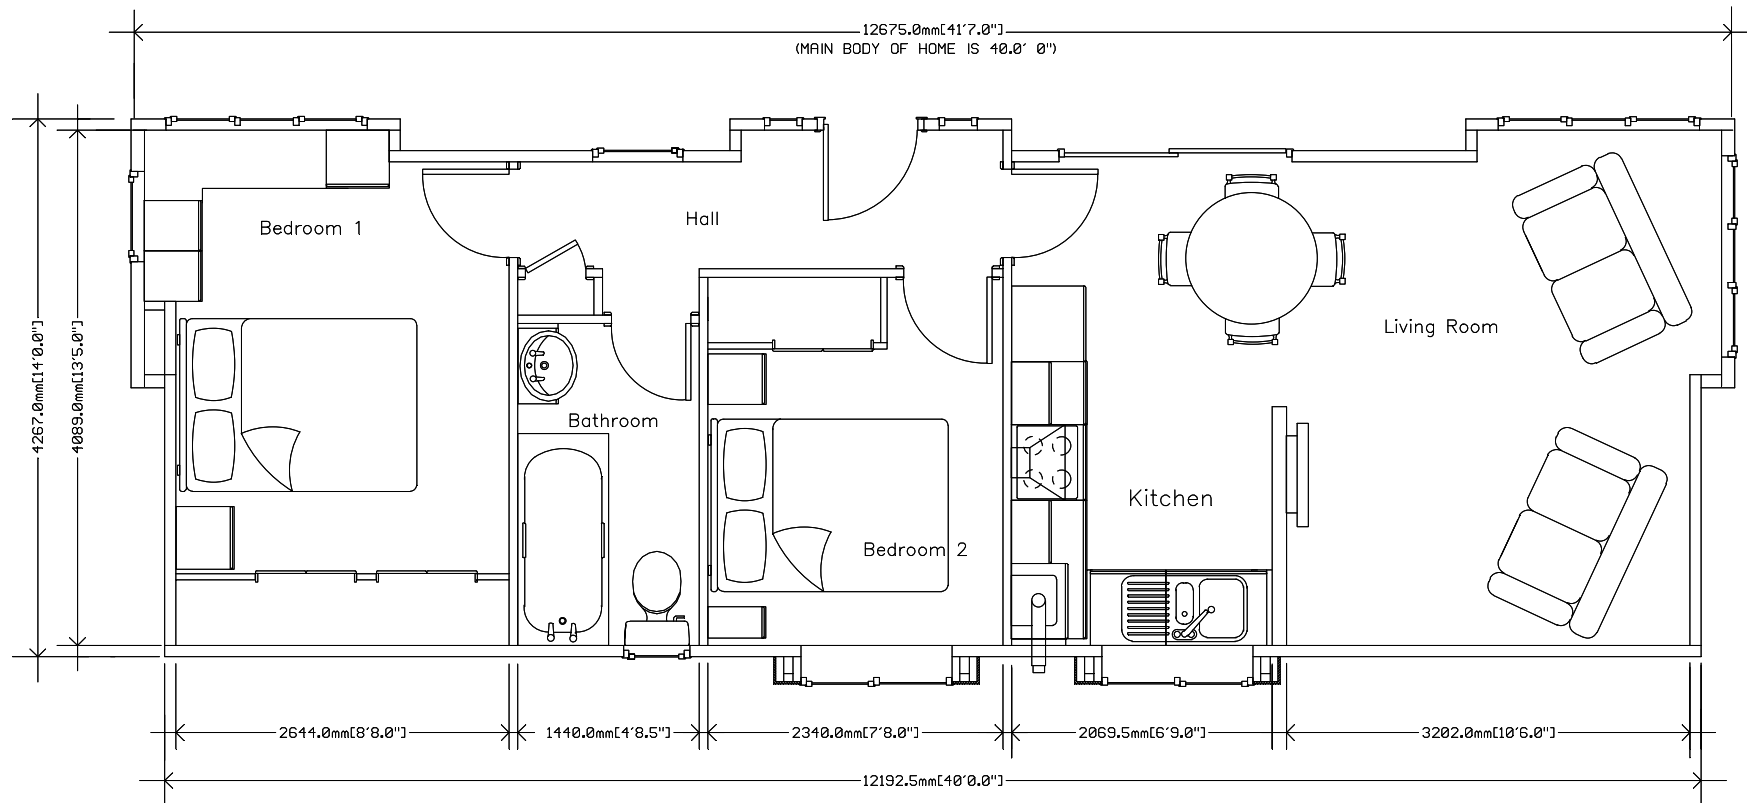

THE WENTWOOD SINGLE

40' x 14'

NOTE: THE WENTWOOD RANGE IS AVAILABLE IN A VARIETY OF SIZES. THIS IS JUST A STANDARD SAMPLE PLAN.
IF YOU REQUIRE A PLAN IN A SIZE NOT LISTED OR A MORE DETAILED PLAN PLEASE CONTACT
STATELY ALBION'S SALES DEPARTMENT ON: 01495 244472 OR EMAIL: sales@stately-albion.co.uk