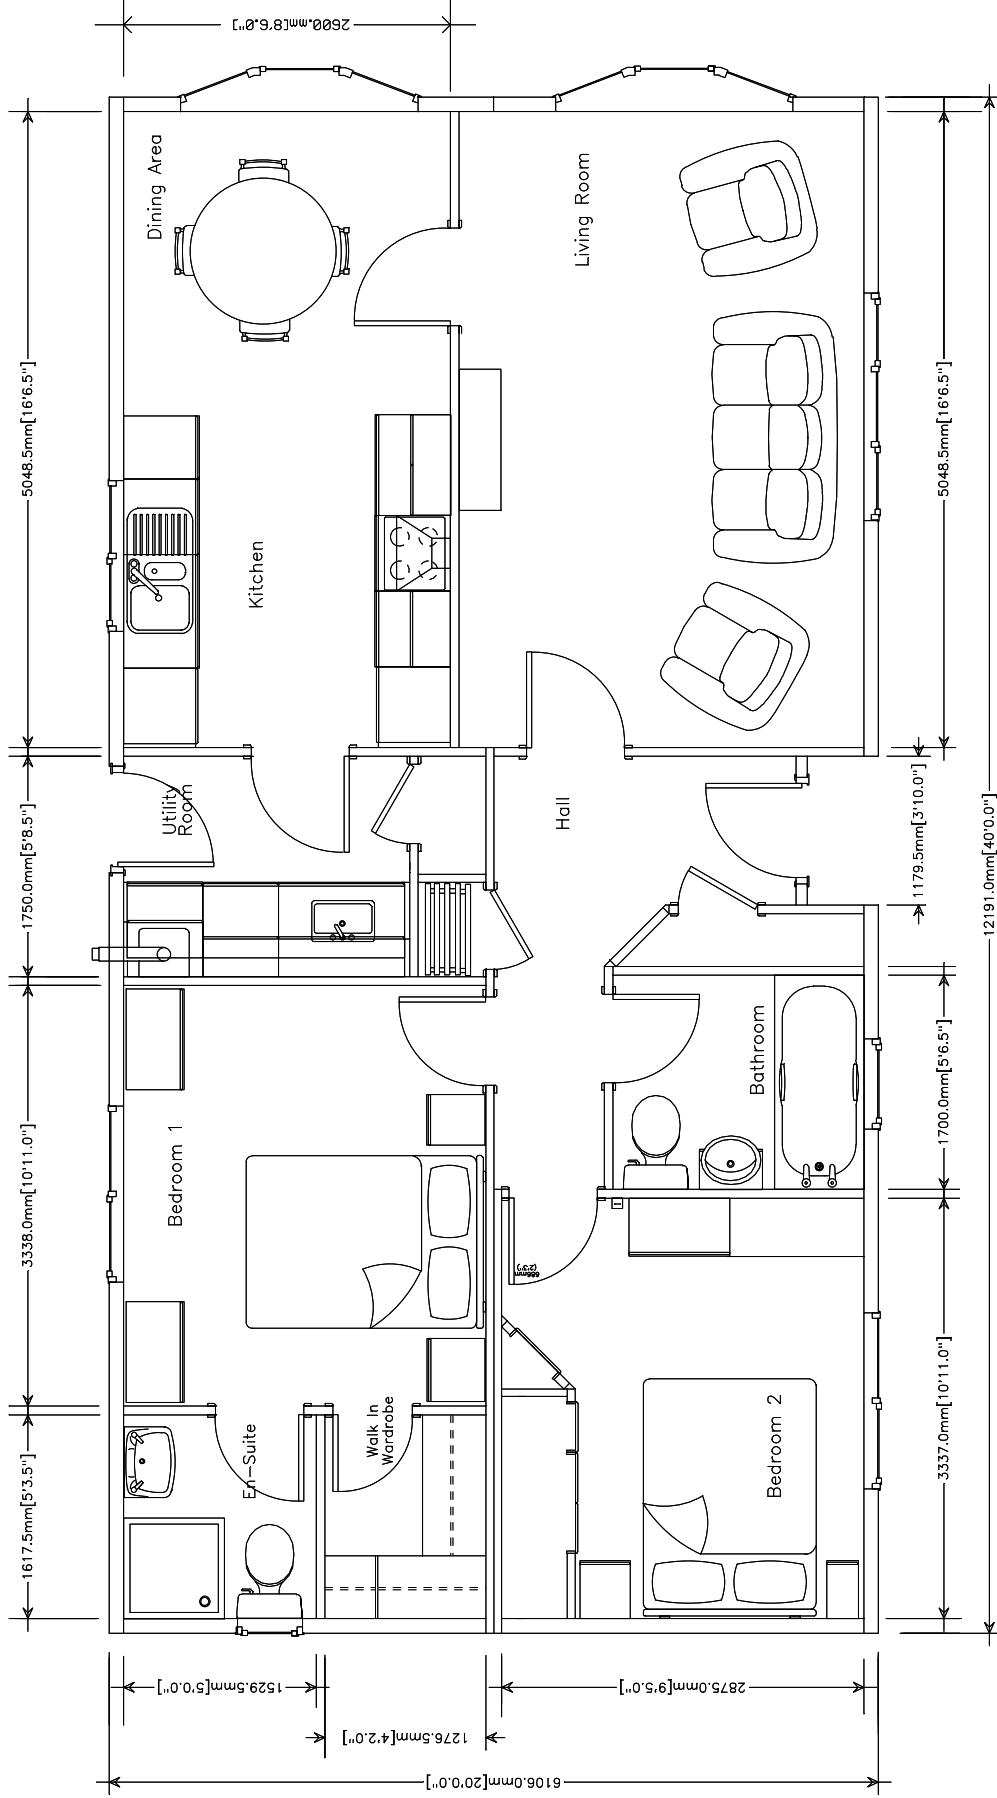

THE TREDEGAR ELITE

40' x 20'

**STATELY
ALBION
LTD**

NOTE: THE TREDEGAR ELITE RANGE IS AVAILABLE IN A VARIETY OF SIZES. THIS IS JUST A STANDARD SAMPLE PLAN. IF YOU REQUIRE A PLAN IN A SIZE NOT LISTED OR A MORE DETAILED PLAN PLEASE CONTACT STATELY ALBION'S SALES DEPARTMENT ON: 01495 244472 OR EMAIL: sales@stately-albion.co.uk