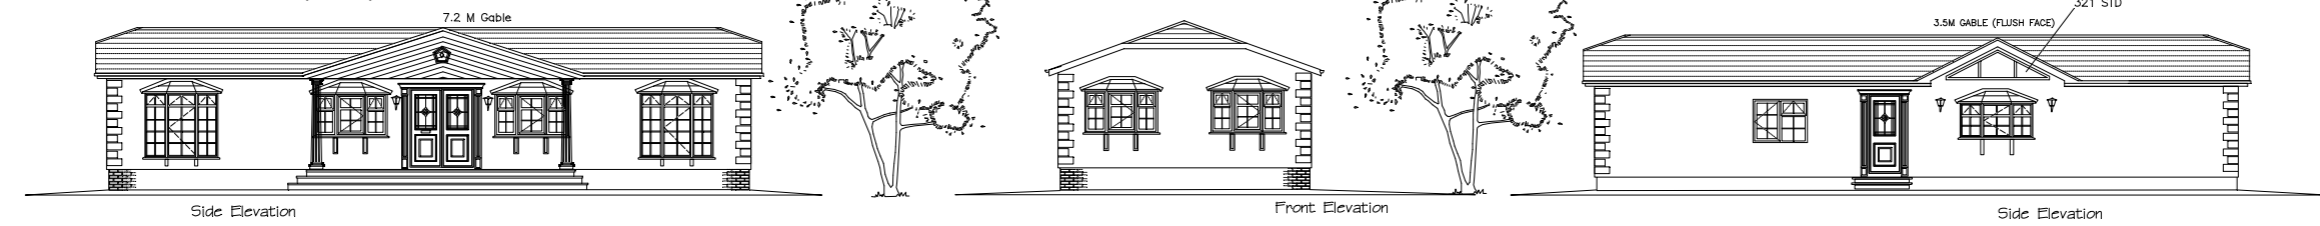

Elevations are for illustrative purposes only. (They are not exact scale).

### LEGEND

SYMBOL	DESCRIPTION	SYMBOL	DESCRIPTION	SYMBOL	DESCRIPTION	SYMBOL	DESCRIPTION
	radiator		External light		Light switch		Rainwater down pipe
	Single power point		Ceiling Rose (Light)		Two-way light switch		Extractor fan
	Double power point		Wall light		Three-way light switch		Soil and vent pipe
	T.V. Point		Tri light (under cab/ty pelmet)		Thermostat		Smoke Detector
	Sky Point		Recessed Downlighter		Electric meter box		Carbon Monoxide Detector
	Phone point back box		Recessed Downlighter (under cabinet/ty pelmet etc)		Consumer unit		
	Spur operable to a separate switch						

**MEASUREMENTS NOTE**  
 FOR CONSTRUCTION PURPOSES REFER TO THE DIMENSIONS IN MILLIMETRES. THE IMPERIAL DIMENSIONS ARE APPROXIMATIONS.

REVISIONS

DRAWING NUMBER:	TOPAZ 56x22 3 BED
DRAWN BY:	**
SCALE:	1:25 on A1/1:50 on A3
DATE:	**/**/**
ESTIMATE NUMBER:	*****
CUSTOMER NAME:	TOPAZ (NEW)