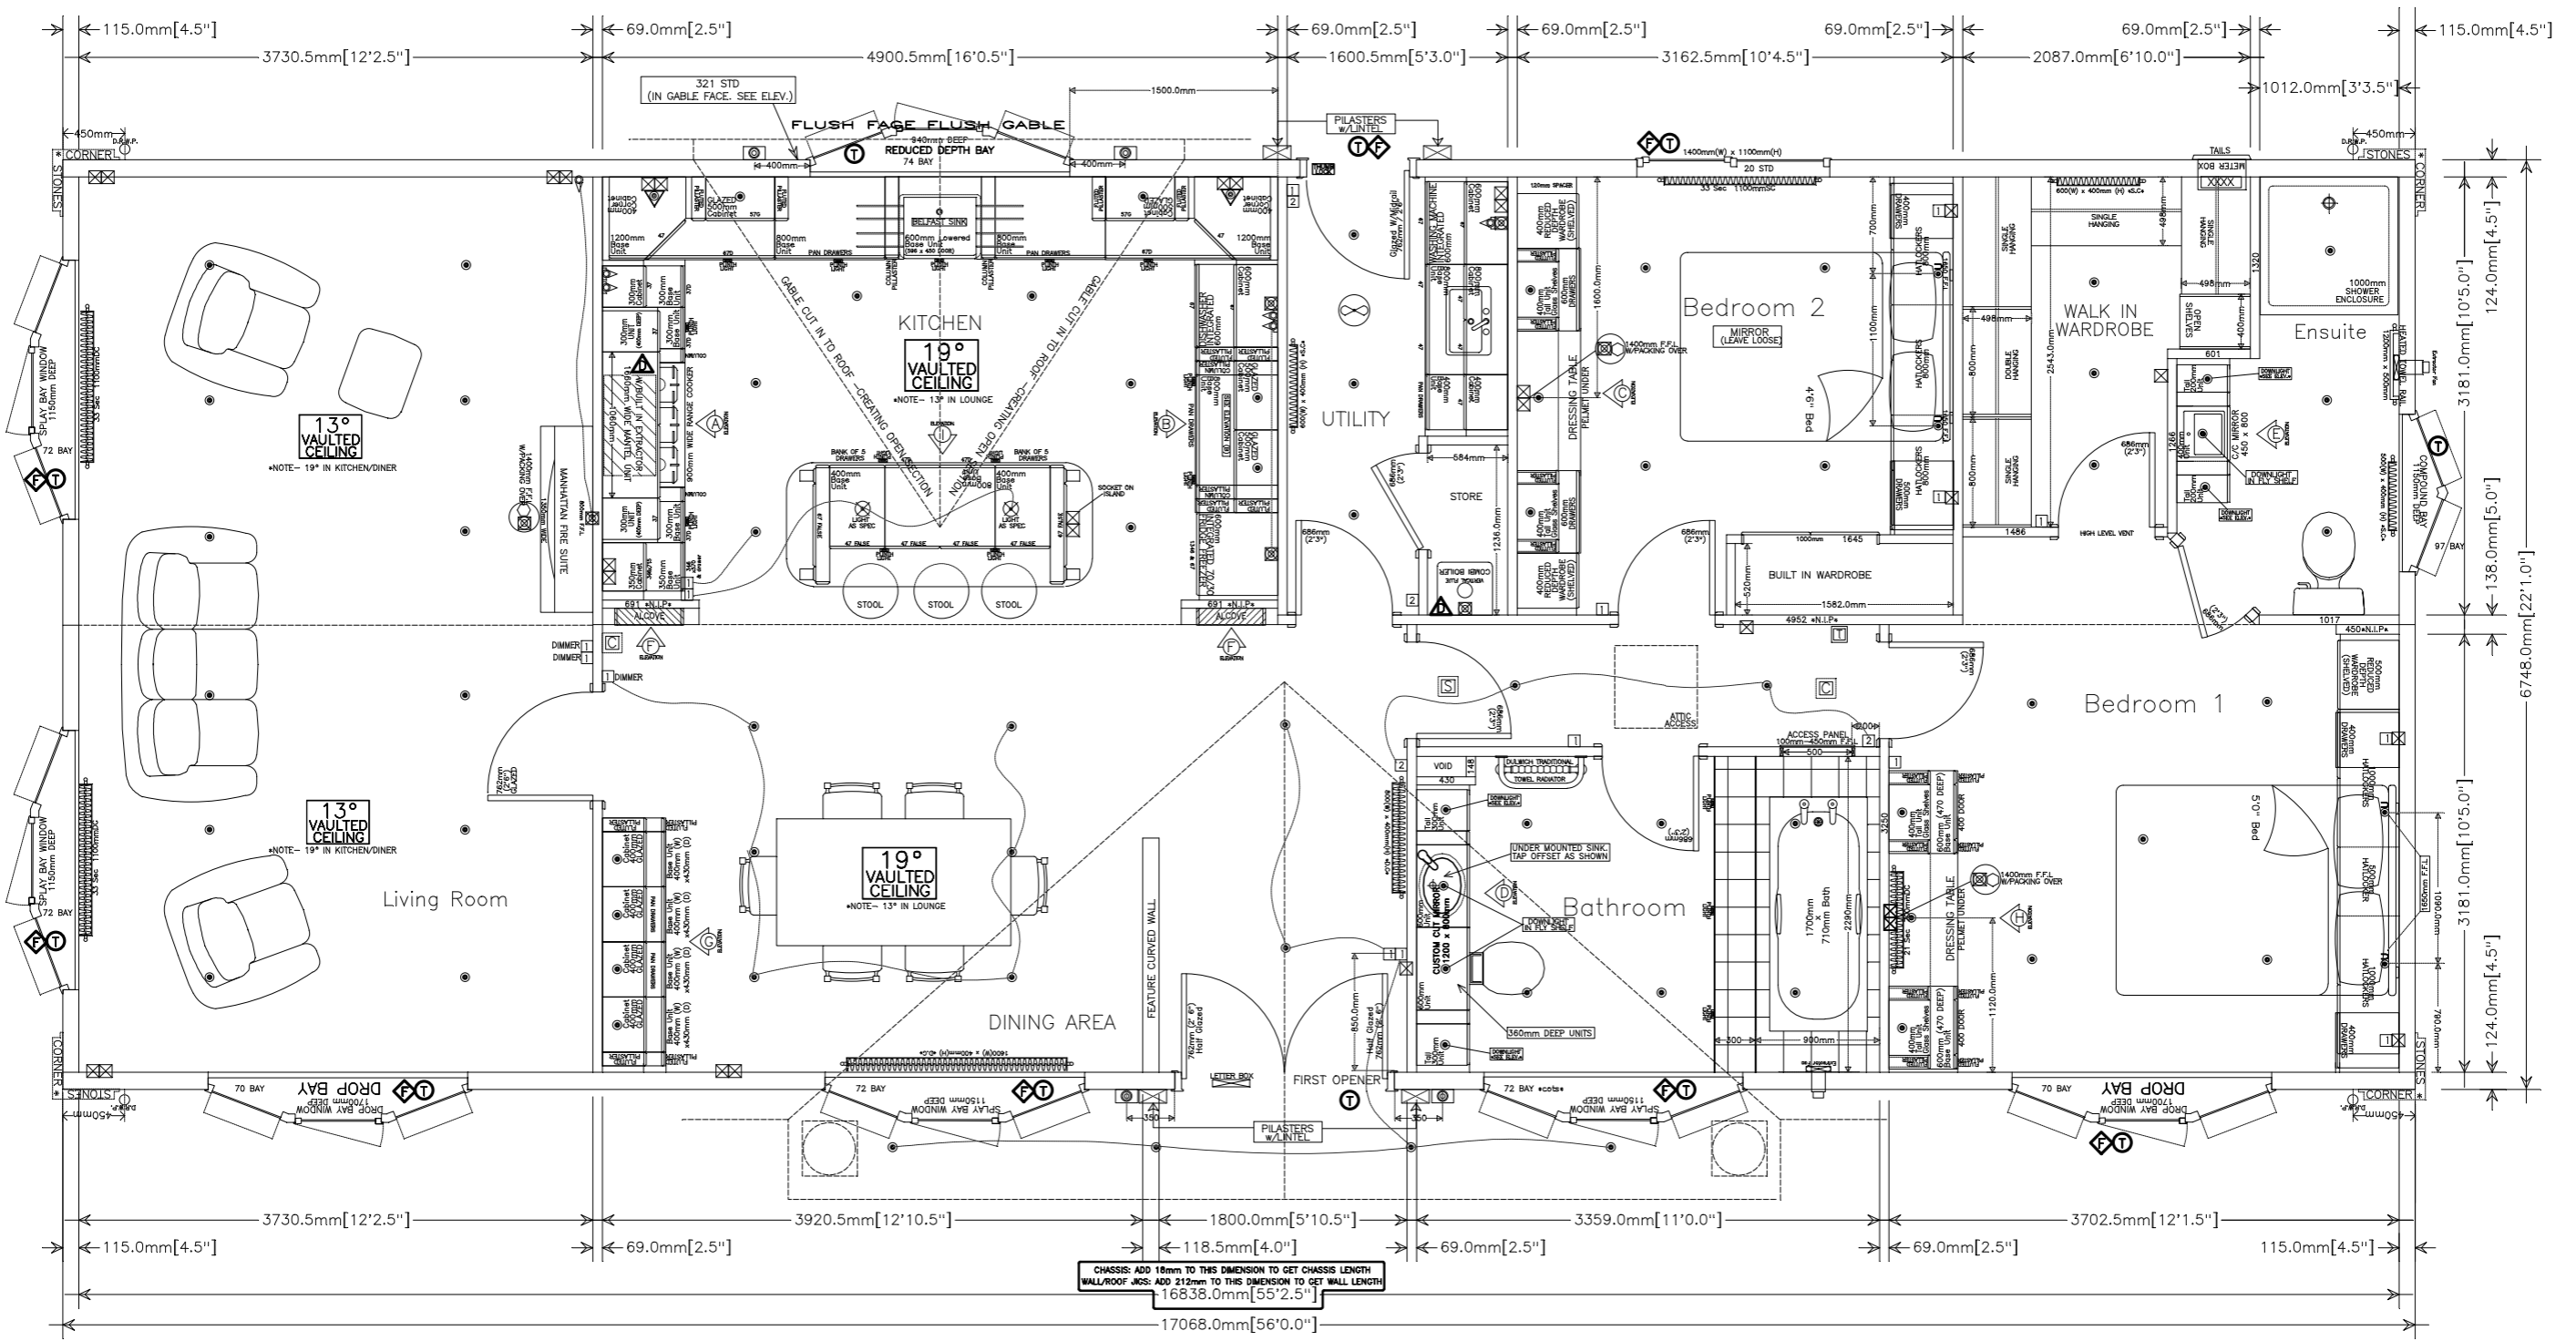

Elevations are for illustrative purposes only. (They are not exact scale).

### LEGEND

SYMBOL	DESCRIPTION	SYMBOL	DESCRIPTION	SYMBOL	DESCRIPTION	SYMBOL	DESCRIPTION
	radiator		External light		Light switch		Rainwater down pipe
	Single power point		Ceiling Rose (Light)		Two-way light switch		Extractor fan
	Double power point		Wall light		Three-way light switch		Soil and vent pipe
	T.V. Point		Tri light (under cab/ty pelmet)		Thermostat		Smoke Detector
	Sky Point		Recessed Downlighter		Electric meter box		Carbon Monoxide Detector
	Phone point back box		Recessed Downlighter (under cabinet/ty pelmet etc)		Consumer unit		
	Spur operable to a separate switch						

**MEASUREMENTS NOTE**  
 FOR CONSTRUCTION PURPOSES REFER TO THE DIMENSIONS IN MILLIMETRES. THE IMPERIAL DIMENSIONS ARE APPROXIMATIONS.

REVISIONS

DRAWING NUMBER:	TOPAZ 56x22 3 BED
DRAWN BY:	**
SCALE:	1:25 on A1/1:50 on A3
DATE:	**/**/**
ESTIMATE NUMBER:	*****
CUSTOMER NAME:	TOPAZ (NEW)