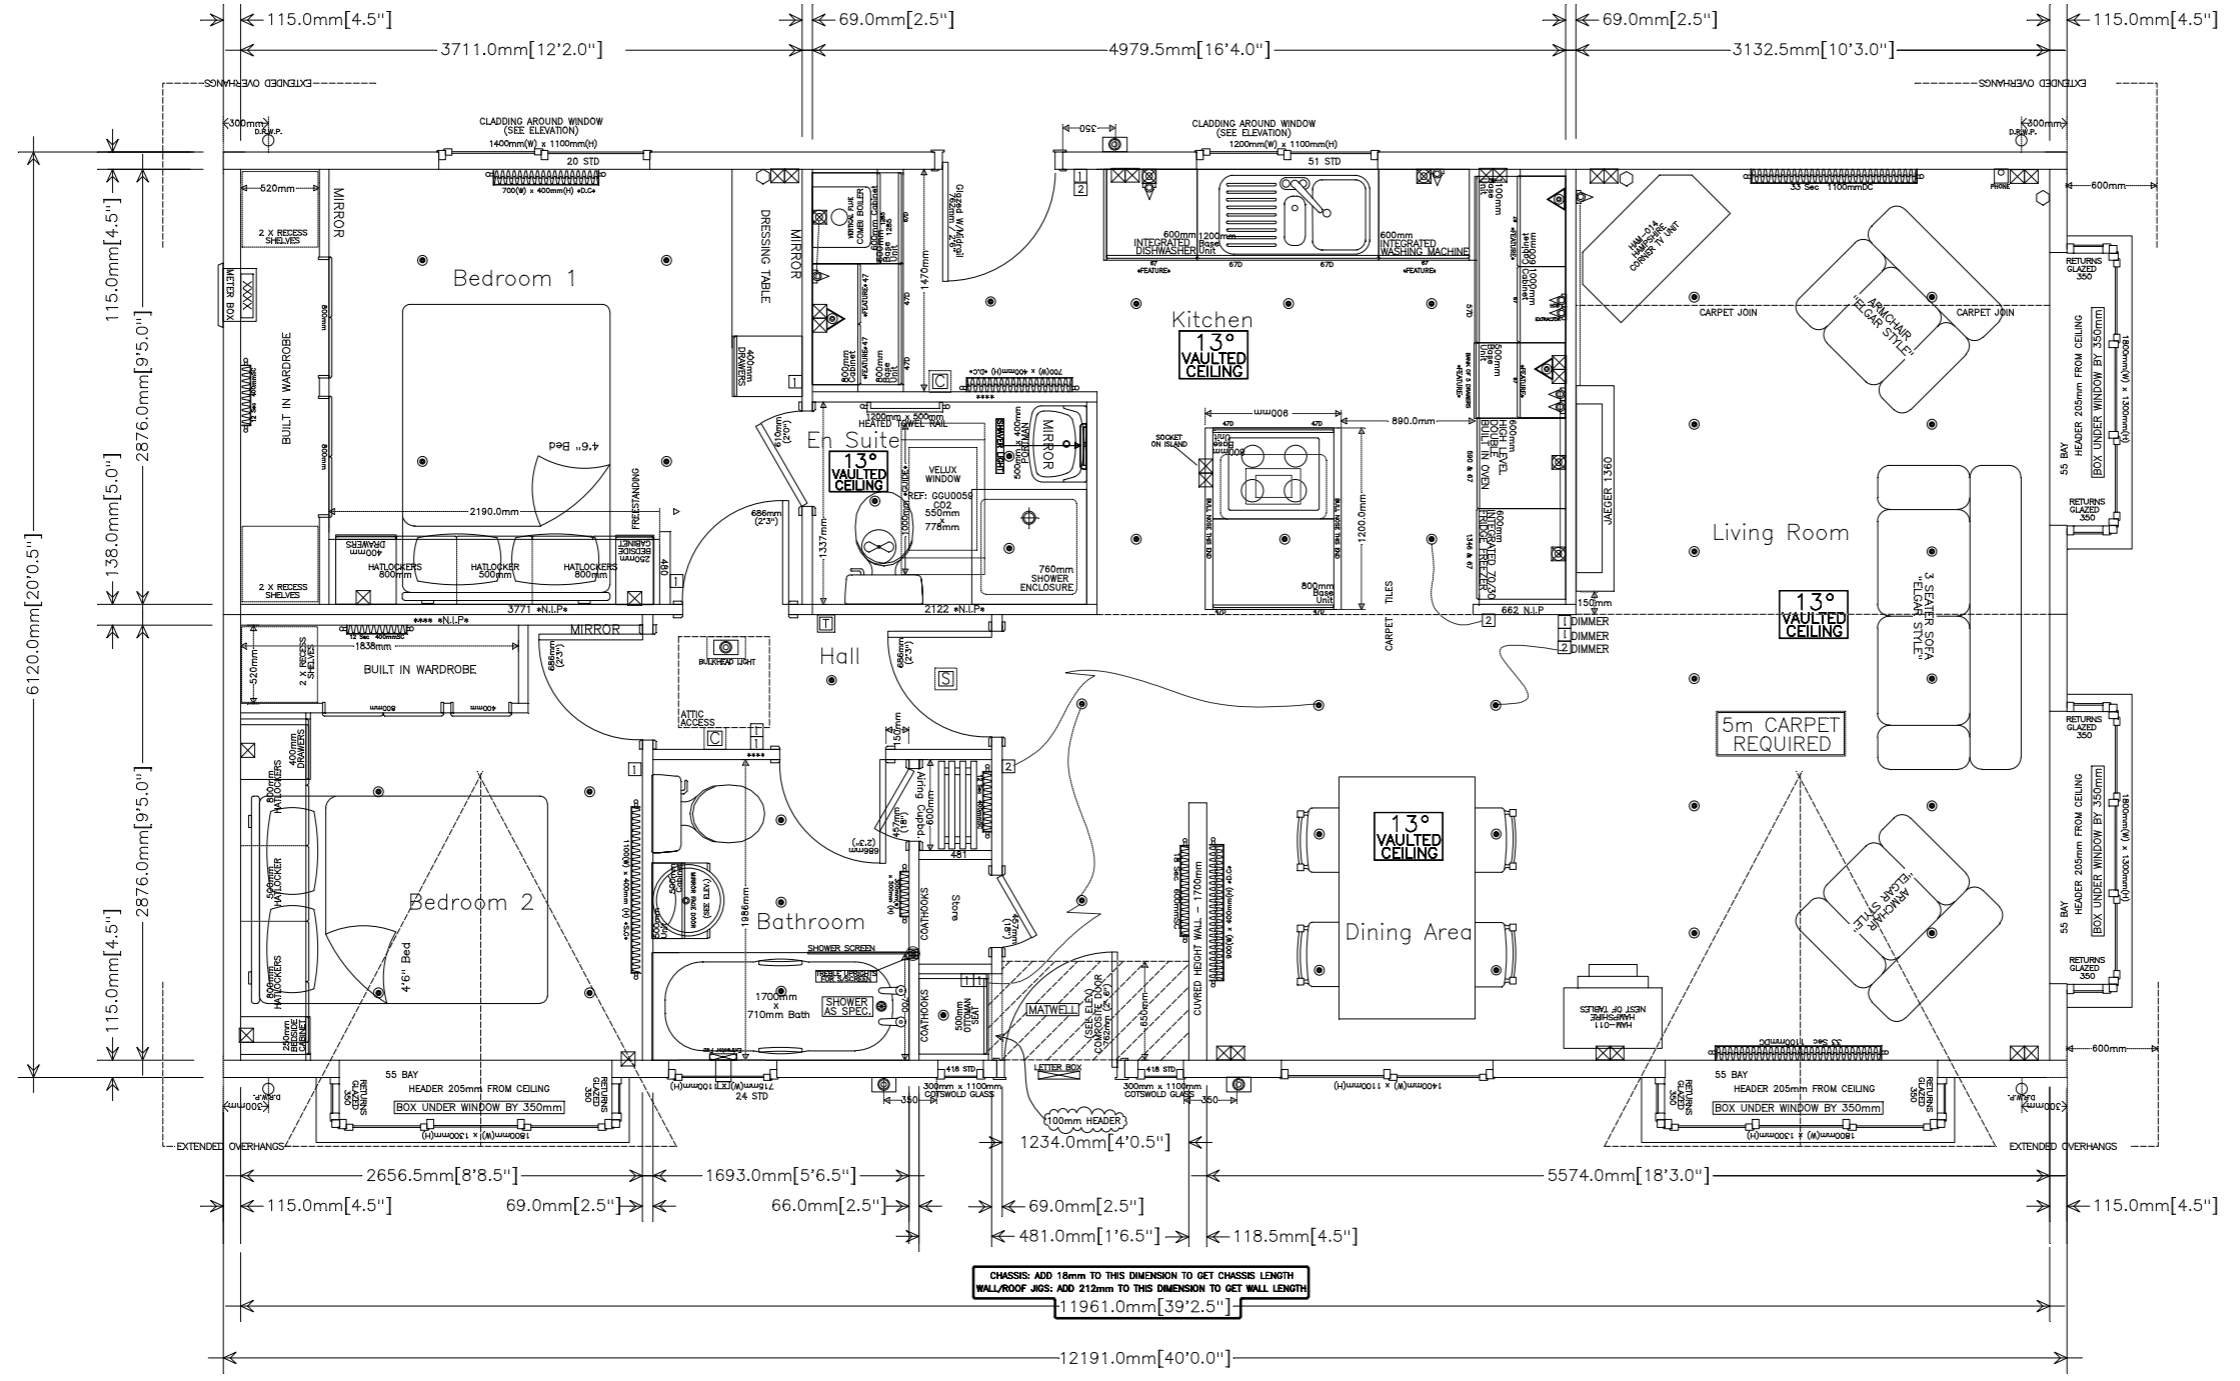

Elevations are for illustrative purposes only. (They are not exact scale).

LEGEND

SYMBOL	DESCRIPTION	SYMBOL	DESCRIPTION	SYMBOL	DESCRIPTION	SYMBOL	DESCRIPTION
	radiator		External light		Light switch		Rainwater down pipe
	Single power point		Ceiling Rose (Light)		Two-way light switch		Extractor fan
	Double power point		Wall light		Three-way light switch		Soil and vent pipe
	T.V. Point		Tri light (under cab/fly pelmet)		Thermostat		Smoke Detector
	Sky Point		Recessed Downlighter		Electric meter box		Carbon Monoxide Detector
	Spur operable to a switch (above worktop)		Recessed Downlighter (under cabinet/fly pelmet etc)		Consumer unit		

PLEASE NOTE
FOR CONSTRUCTION PURPOSES REFER TO THE DIMENSIONS IN MILLIMETRES. (DIMENSIONS IN BRACKETS ARE APPROXIMATIONS).

STATELY ALBION LTD

Unit 20 Darren Drive
Prince Of Wales Industrial Estate
Abercarn
Newport, Gwent
NP11 5AR