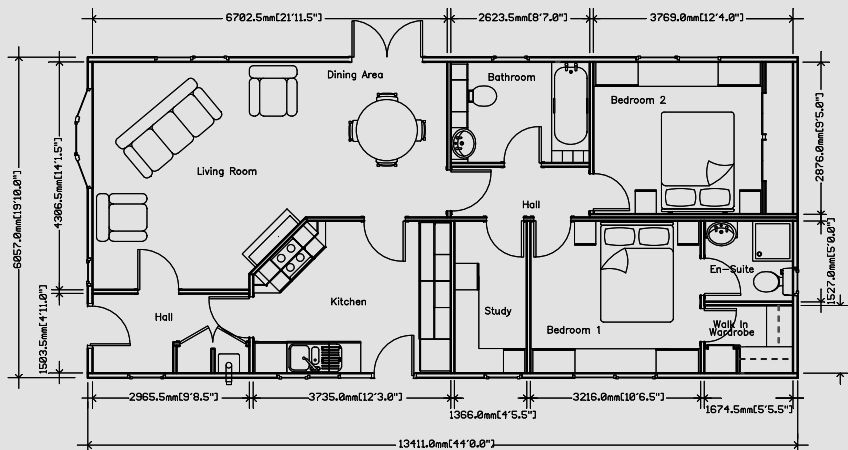

the kitchen has all the amenities required in a modern household. With your comfort in mind, the master bedroom boasts a much welcomed ensuite and walk-in wardrobe.

A lot of thought has gone into the design and build of the Badminton range to maximise its potential. So much so that the home works well in a variety of sizes.

*The Badminton is truly a distinctive and superior home which is sure to appeal to a wide range of tastes.*

Badminton 40 x 20

Badminton 44 x 20

*An example layout,  
more layouts available  
upon request*