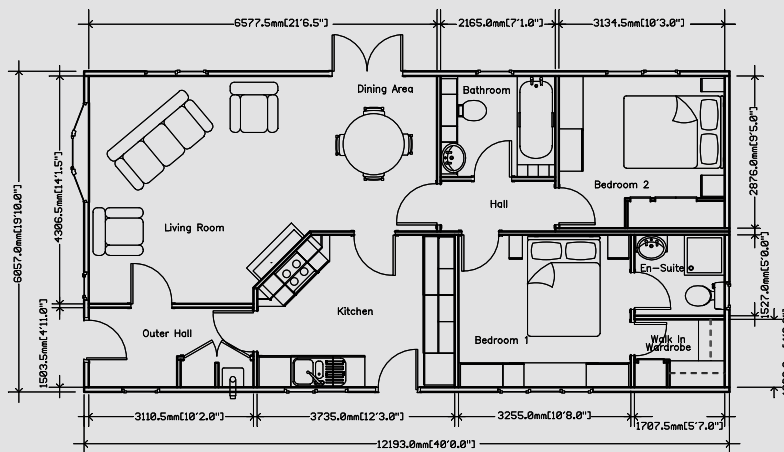

the kitchen has all the amenities required in a modern household. With your comfort in mind, the master bedroom boasts a much welcomed ensuite and walk-in wardrobe.

A lot of thought has gone into the design and build of the Badminton range to maximise its potential. So much so that the home works well in a variety of sizes.

*The Badminton is truly a distinctive and superior home which is sure to appeal to a wide range of tastes.*

Badminton 40 x 20

Badminton 44 x 20

*An example layout,  
more layouts available  
upon request*