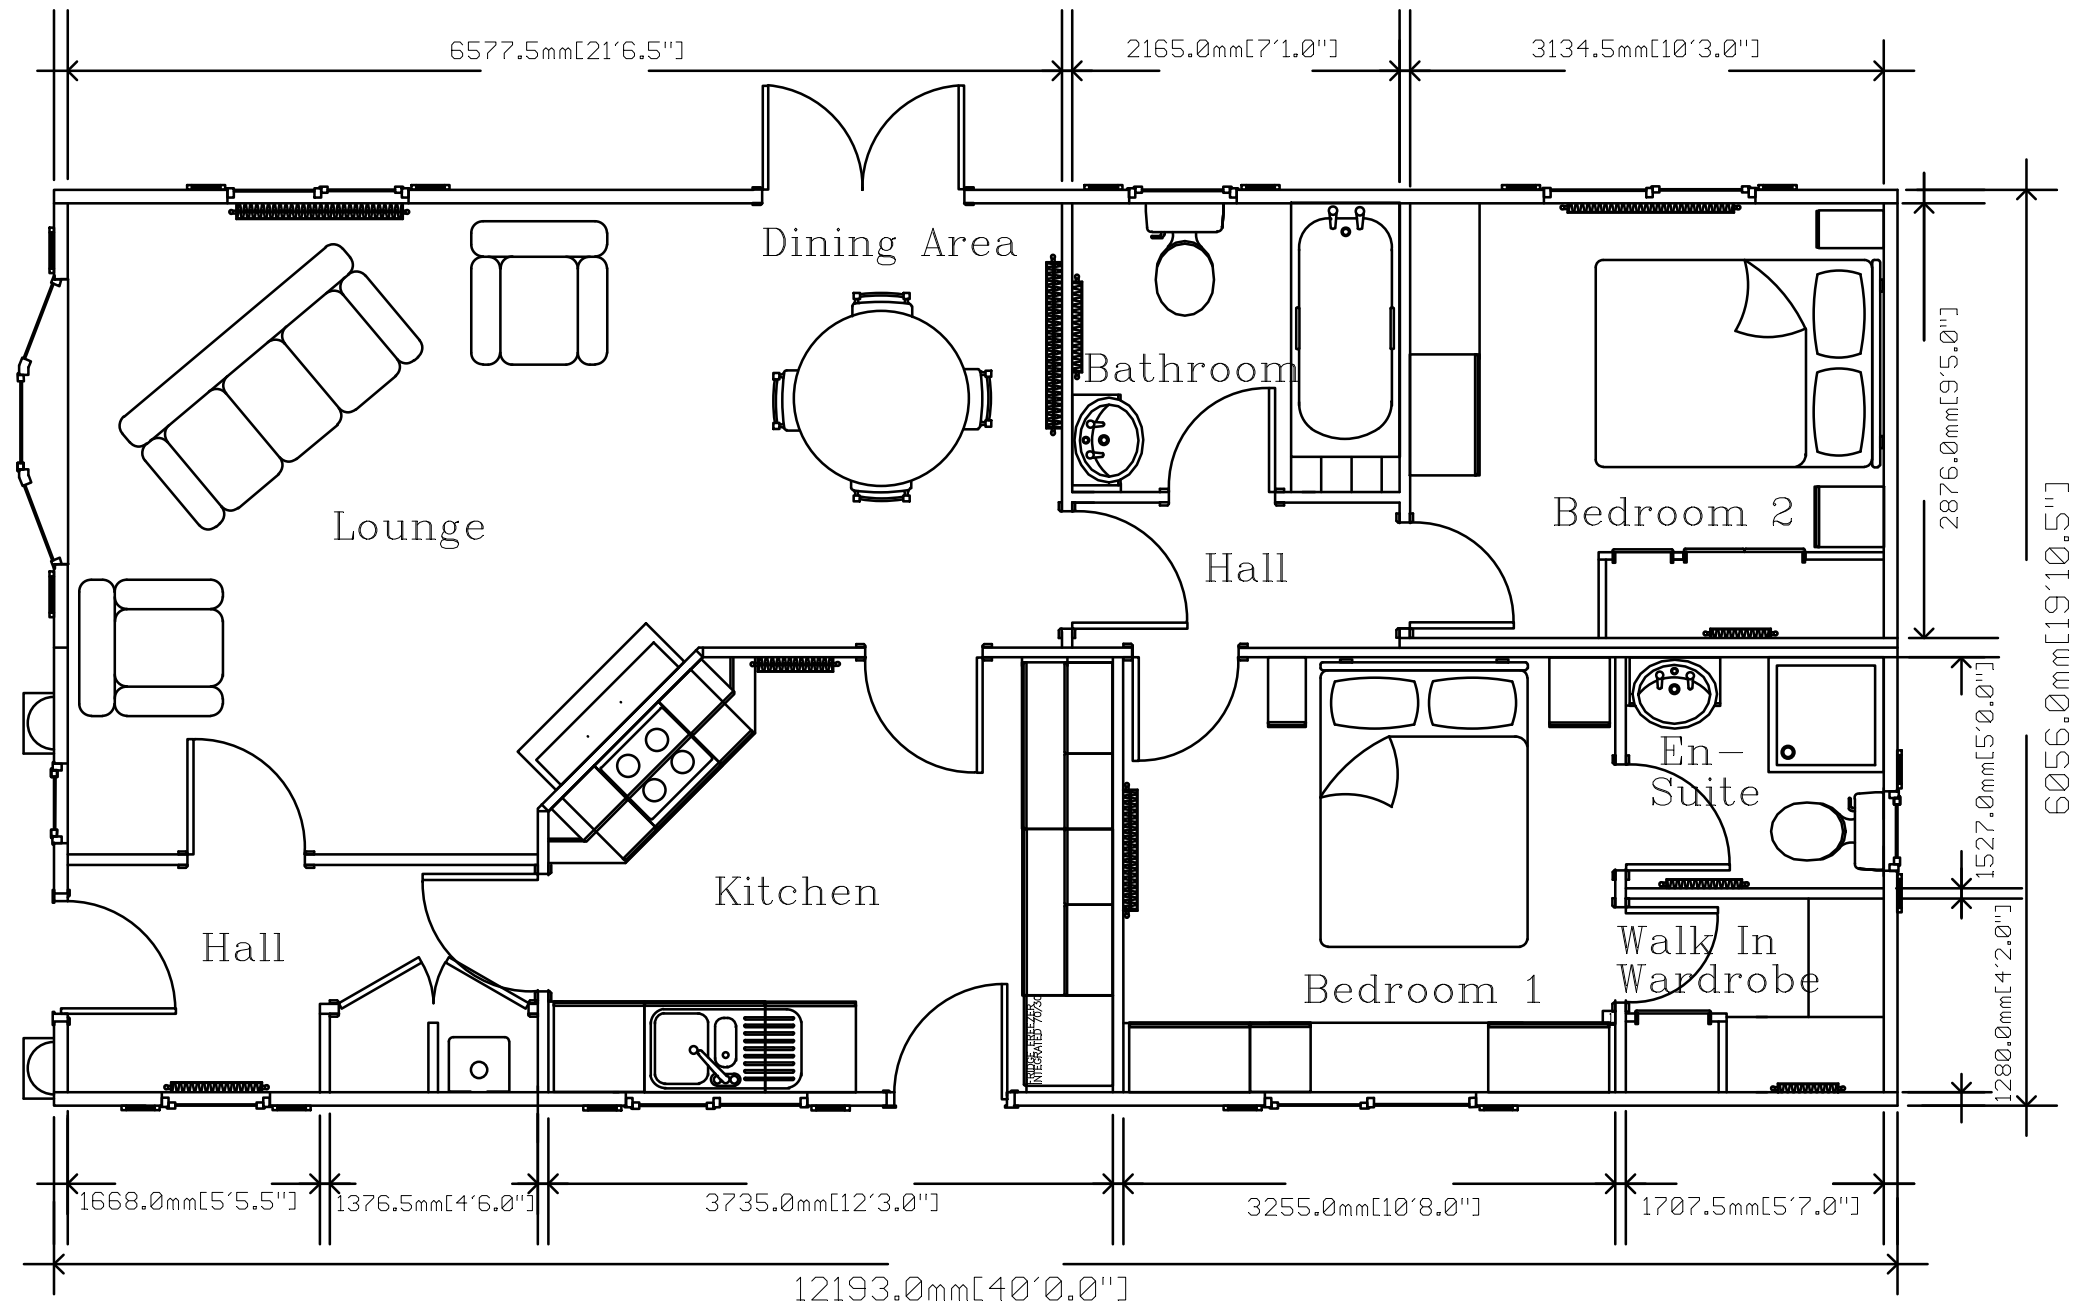

Badminton

40' x 20'

Note: The Badminton model is available in a variety of sizes. This is just a sample plan. If you require a plan in a size not listed or a more detailed plan please contact Stately-Albion's sales department on 01495 244472 or email sales@stately-albion.co.uk