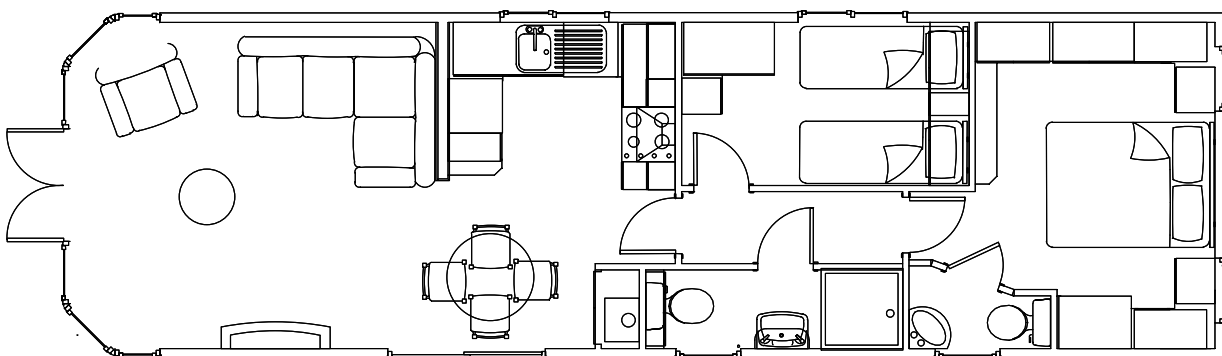

We have designed an open plan kitchen-diner arrangement, with a low wall to the lounge

area, to ensure that the chef is always part of the conversation! Attractive fitted kitchen units conceal an integrated fridge with your choice of either a integrated dishwasher or washing machine.

Seawood 38' x 12' 6"

Seawood 40' x 12'

Seawood 42' x 12' 6"

Luxury...style...comfort