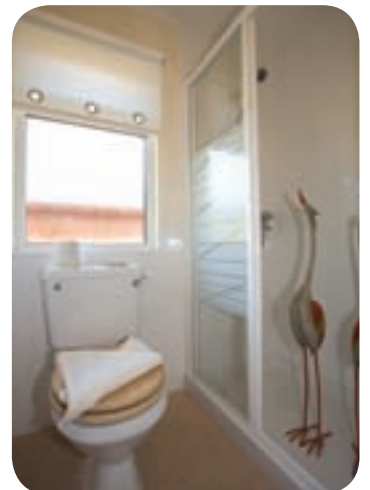

Holyrood

Your dream, our design, your leisure home

Stately Albion would like to introduce you to their new Holyrood leisure home.

You enter the Holyrood through the front door which has an attractive gable set into the roof above it. From the hallway you enter the lounge area, where we feel sure you will appreciate the new soft furnishing which is complimented by a very smart fire suite, sure to take the chill off the cooler evenings! French doors will ensure that you will enjoy maximum light at all times of the day.

An arch separates the lounge from the well appointed kitchen diner which includes our integrated package. A glass top table in front of another set of French doors means you may enjoy your dining in style. A useful utility

room with a stainless steel sink has the same matching high gloss walnut units as the kitchen.

The Bedrooms have been designed in a manner that is not only very comfortable, but allow maximum storage. The master bedroom enjoys the facility of an en suite which has a fully tiled shower cubicle and well fitted vanity unit. The second bedroom has the added bonus of hat lockers fitted over the bed, as well as a large fitted wardrobe.

The lovely bathroom is half tiled, with a large vanity unit as standard.

All in all, Stately Albion feel comfortable knowing that once again they have devised a leisure home with YOU in mind.

French doors will ensure that you will enjoy maximum light at all times of the day.