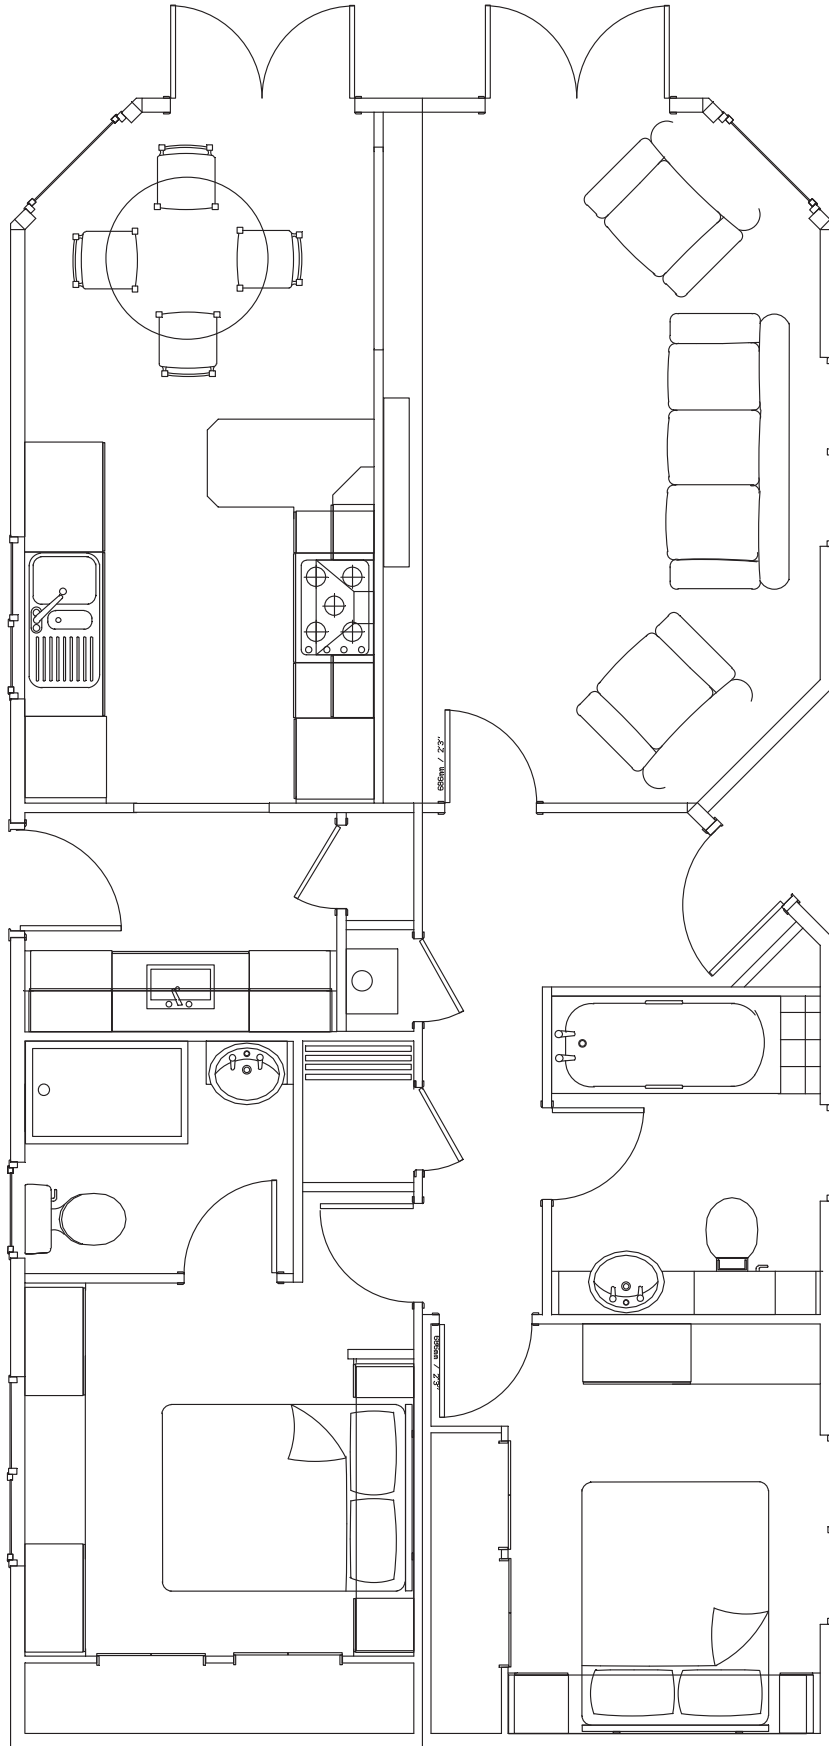

Luxury...style...comfort