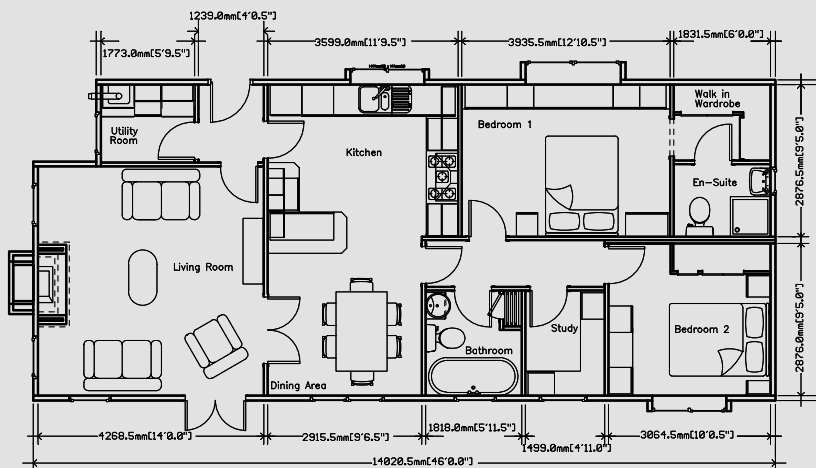

them into your kitchen units retaining the feel of a country kitchen. The bathroom has a traditional roll top bath and feature tiled wall.

The bedroom units have also been selected from our range to compliment the traditional styles. As always Stately-Albion are able to accommodate your personal requirements.

The Cardigan Cottage is able to evoke memories of the traditional English country cottage.

The Cardigan 40 x 20

The Cardigan 46 x 20

An example layout, more layouts available upon request