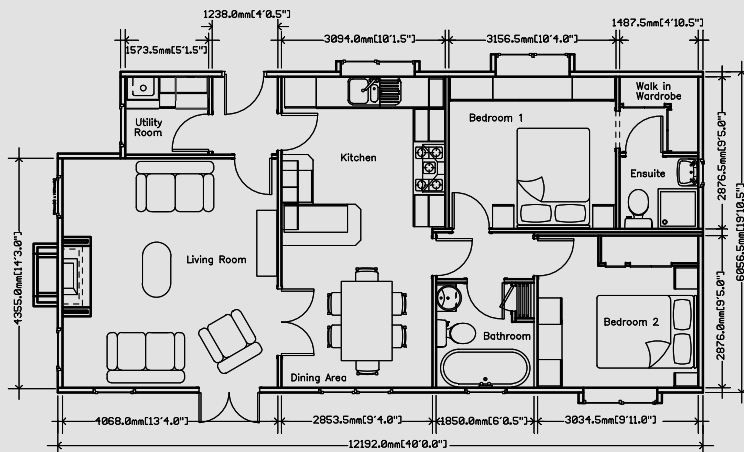

them into your kitchen units retaining the feel of a country kitchen. The bathroom has a traditional roll top bath and feature tiled wall.

The bedroom units have also been selected from our range to compliment the traditional styles. As always Stately-Albion are able to accommodate your personal requirements.

The Cardigan Cottage is able to evoke memories of the traditional English country cottage.

The Cardigan 40 x 20

The Cardigan 46 x 20

An example layout, more layouts available upon request