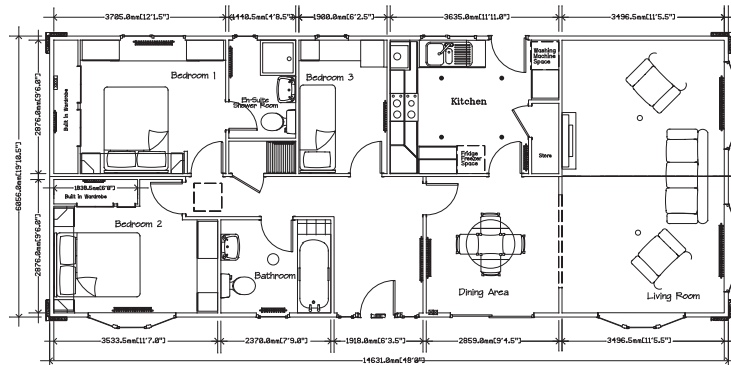

The *Chatsworth Silver*

The 'Silver' Chatsworth was introduced as a 14 foot home, with customer demand swiftly leading to the development of 20-foot wide twins.

16

The furnishings have been selected to ensure that a wide choice is available to suite most tastes.

Externally, the most striking features are, a gable over the front door, Georgian glazing to the windows is standard as well as a patio door.

Cornerstones decorate the four corners of the home.

The bedrooms are stylishly equipped with fitted furniture in white ash which have mirrored doors. The rooms are well designed with plenty of hanging and storage space. The bathroom has that touch of luxury and boast the very popular Victorian style taps and fittings as standard. Downlights to the kitchen and hall, and gold or chrome power points and light switches are fitted throughout the home. You may select from our extensive range of soft furnishings, your lounge suite and fitted carpets, also fully lined curtains.

STATELY ALBION Residential Collection

42 x 14

42 x 20

46 x 14

48 x 20

The *Chatsworth Silver* Range

Georgian glazing
Gable
Tiled roof and ply floor
Bay window/s
Corner stones
Antique-style exterior lights
Patio door
Gas combi-boiler
Thermostatic radiator valves
Plumbed, ready for washing machine
White high-gloss kitchen
Silver or Gold bathroom tap set
Downlights to kitchen
TV aerial point to lounge and bedroom 1
Silver or Gold power points and switches
Silver or Gold curtain poles
White ash bedroom furniture
Mirrored wardrobe doors