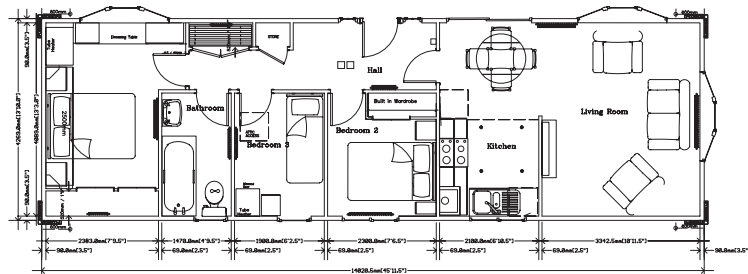

The *Chatsworth Silver*

The 'Silver' Chatsworth was introduced as a 14 foot home, with customer demand swiftly leading to the development of 20-foot wide twins.

16

The furnishings have been selected to ensure that a wide choice is available to suite most tastes.

Externally, the most striking features are, a gable over the front door, Georgian glazing to the windows is standard as well as a patio door.

Cornerstones decorate the four corners of the home.

The bedrooms are stylishly equipped with fitted furniture in white ash which have mirrored doors. The rooms are well designed with plenty of hanging and storage space. The bathroom has that touch of luxury and boast the very popular Victorian style taps and fittings as standard. Downlights to the kitchen and hall, and gold or chrome power points and light switches are fitted throughout the home. You may select from our extensive range of soft furnishings, your lounge suite and fitted carpets, also fully lined curtains.

STATELY ALBION Residential Collection

42 x 14

42 x 20

46 x 14

48 x 20

The *Chatsworth Silver* Range

Georgian glazing
Gable
Tiled roof and ply floor
Bay window/s
Corner stones
Antique-style exterior lights
Patio door
Gas combi-boiler
Thermostatic radiator valves
Plumbed, ready for washing machine
White high-gloss kitchen
Silver or Gold bathroom tap set
Downlights to kitchen
TV aerial point to lounge and bedroom 1
Silver or Gold power points and switches
Silver or Gold curtain poles
White ash bedroom furniture
Mirrored wardrobe doors