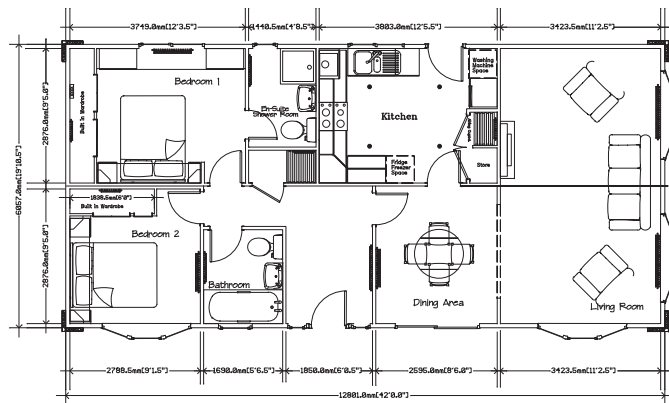

The *Chatsworth Silver*

The 'Silver' Chatsworth was introduced as a 14 foot home, with customer demand swiftly leading to the development of 20-foot wide twins.

16

The furnishings have been selected to ensure that a wide choice is available to suite most tastes.

Externally, the most striking features are, a gable over the front door, Georgian glazing to the windows is standard as well as a patio door.

Cornerstones decorate the four corners of the home.

The bedrooms are stylishly equipped with fitted furniture in white ash which have mirrored doors. The rooms are well designed with plenty of hanging and storage space. The bathroom has that touch of luxury and boast the very popular Victorian style taps and fittings as standard. Downlights to the kitchen and hall, and gold or chrome power points and light switches are fitted throughout the home. You may select from our extensive range of soft furnishings, your lounge suite and fitted carpets, also fully lined curtains.

STATELY ALBION Residential Collection

42 x 14

42 x 20

46 x 14

48 x 20

The *Chatsworth Silver* Range

Georgian glazing
Gable
Tiled roof and ply floor
Bay window/s
Corner stones
Antique-style exterior lights
Patio door
Gas combi-boiler
Thermostatic radiator valves
Plumbed, ready for washing machine
White high-gloss kitchen
Silver or Gold bathroom tap set
Downlights to kitchen
TV aerial point to lounge and bedroom 1
Silver or Gold power points and switches
Silver or Gold curtain poles
White ash bedroom furniture
Mirrored wardrobe doors