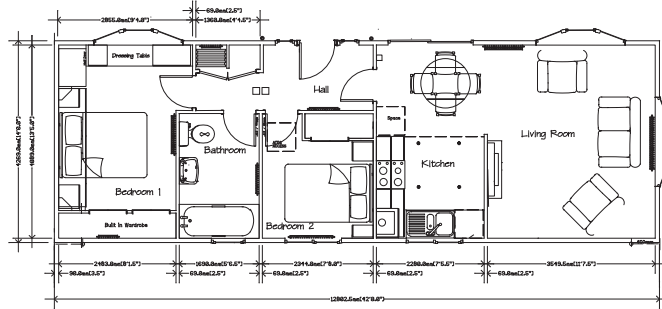

The *Chatsworth Silver*

The 'Silver' Chatsworth was introduced as a 14 foot home, with customer demand swiftly leading to the development of 20-foot wide twins.

16

The furnishings have been selected to ensure that a wide choice is available to suite most tastes.

Externally, the most striking features are, a gable over the front door, Georgian glazing to the windows is standard as well as a patio door.

Cornerstones decorate the four corners of the home.

The bedrooms are stylishly equipped with fitted furniture in white ash which have mirrored doors. The rooms are well designed with plenty of hanging and storage space. The bathroom has that touch of luxury and boast the very popular Victorian style taps and fittings as standard. Downlights to the kitchen and hall, and gold or chrome power points and light switches are fitted throughout the home. You may select from our extensive range of soft furnishings, your lounge suite and fitted carpets, also fully lined curtains.

STATELY ALBION Residential Collection

42 x 14

42 x 20

46 x 14

48 x 20

The *Chatsworth Silver* Range

Georgian glazing
Gable
Tiled roof and ply floor
Bay window/s
Corner stones
Antique-style exterior lights
Patio door
Gas combi-boiler
Thermostatic radiator valves
Plumbed, ready for washing machine
White high-gloss kitchen
Silver or Gold bathroom tap set
Downlights to kitchen
TV aerial point to lounge and bedroom 1
Silver or Gold power points and switches
Silver or Gold curtain poles
White ash bedroom furniture
Mirrored wardrobe doors