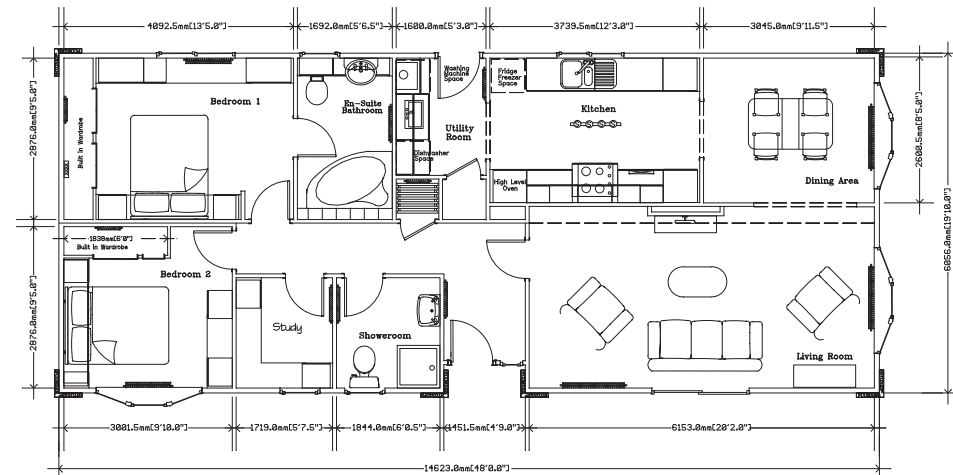

28

The Balmoral is truly a distinctive and superior home which is sure to appeal to a wide range of tastes.

Externally, the Balmoral benefits from Georgian style glazing, plus a roof with a gabled overhang which provides a covered porch area. Coach lamps and cornerstone details add character and charm, whilst the front door has a feature glazed panel at one side.

A well proportioned shower room leads off the hall and is fitted with a corner opening shower, WC and basin. The largest bathroom in this home is reserved for the en-suite to the master bedroom. Luxuriously furnished with a corner bath and modern gold taps, it also has a feature new to Stately homes - a run of high-gloss, white fitted cupboards which conceal the cistern and provide useful vanity storage around the basin. A mirror door bathroom cabinet with fitted lights is supplied above the basin and there are recessed spotlights in the ceiling.

STATELY ALBION *Residential Collection*

40 x 20

44 x 20

48 x 20

The *Balmoral* Range

uPVC double glazing
Gas central heating
Living Flame electric fire
Thermostatic radiator valves
Gable over front door
Tiled roof
Ply floor
Fully insulated floor, walls and attic
Attic access
Attic ladder and light
Choice of exterior and roof colours
PVC rainwater goods
Gold or chrome fittings to bathroom
Choice of kitchen colours and worktops
Integrated fridge freezer
Integrated washing machine
Integrated dishwasher
High-level double electric fan oven and gas hob
TV points to lounge and bedroom
Portrait light
Exterior lights
Vanity unit and bathroom cabinet
En-suite bathroom
Display cabinet
Coffee table
Choice of furnishings
Choice of d�cor packages