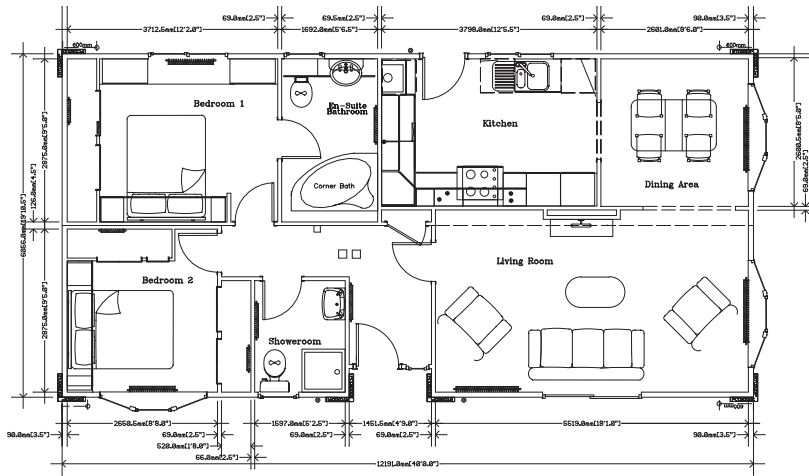

STATELY ALBION *Residential Collection*

40 x 20