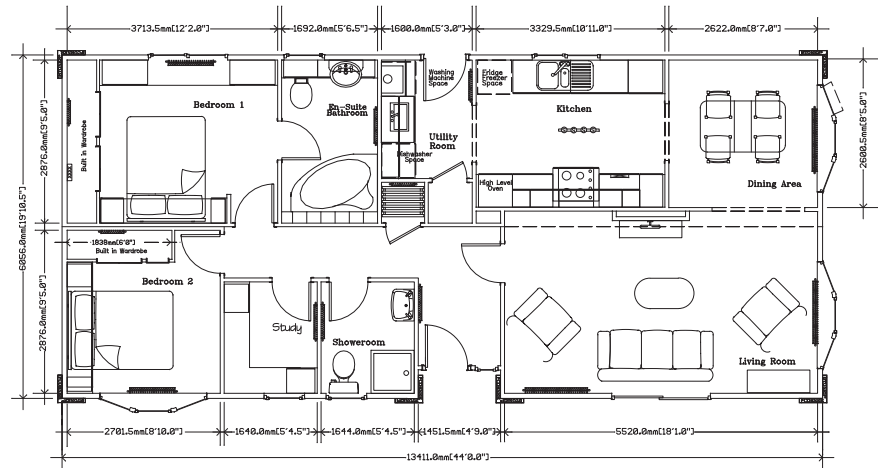

28

The Balmoral is truly a distinctive and superior home which is sure to appeal to a wide range of tastes.

Externally, the Balmoral benefits from Georgian style glazing, plus a roof with a gabled overhang which provides a covered porch area. Coach lamps and cornerstone details add character and charm, whilst the front door has a feature glazed panel at one side.

A well proportioned shower room leads off the hall and is fitted with a corner opening shower, WC and basin. The largest bathroom in this home is reserved for the en-suite to the master bedroom. Luxuriously furnished with a corner bath and modern gold taps, it also has a feature new to Stately homes - a run of high-gloss, white fitted cupboards which conceal the cistern and provide useful vanity storage around the basin. A mirror door bathroom cabinet with fitted lights is supplied above the basin and there are recessed spotlights in the ceiling.

STATELY ALBION *Residential Collection*

40 x 20

44 x 20

48 x 20

The *Balmoral* Range

uPVC double glazing
Gas central heating
Living Flame electric fire
Thermostatic radiator valves
Gable over front door
Tiled roof
Ply floor
Fully insulated floor, walls and attic
Attic access
Attic ladder and light
Choice of exterior and roof colours
PVC rainwater goods
Gold or chrome fittings to bathroom
Choice of kitchen colours and worktops
Integrated fridge freezer
Integrated washing machine
Integrated dishwasher
High-level double electric fan oven and gas hob
TV points to lounge and bedroom
Portrait light
Exterior lights
Vanity unit and bathroom cabinet
En-suite bathroom
Display cabinet
Coffee table
Choice of furnishings
Choice of d�cor packages